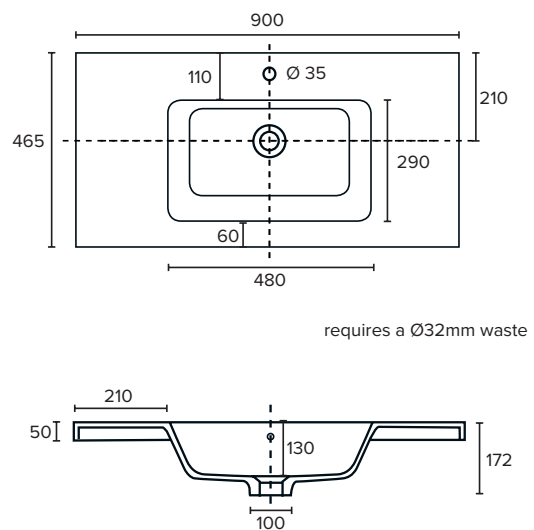

SPECIFICATION SHEET

Kolum 900mm 1 Drawer Wall Vanity

Features

- Wall Hung
- 1 Drawer
- Gloss White: 2-pack urethane on MRF
- Colours: Timber Veneer on Plywood
- Dimensions: H420 x W900 x D465

Colour Options with Code

Gloss White
8535

American
Walnut
8505

Dark Oak
8507

Washed Oak
8509

Technical Details

Note: All measurements shown are in millimetres. Sizes are nominal.

SPECIFICATION SHEET

900mm Basin Options

W900 x D465 x H50

SPECIFICATION SHEET

900mm Basin Options

Clasico

Vitreous China with overflow

Gloss White - VC

W910 x D465 x H20