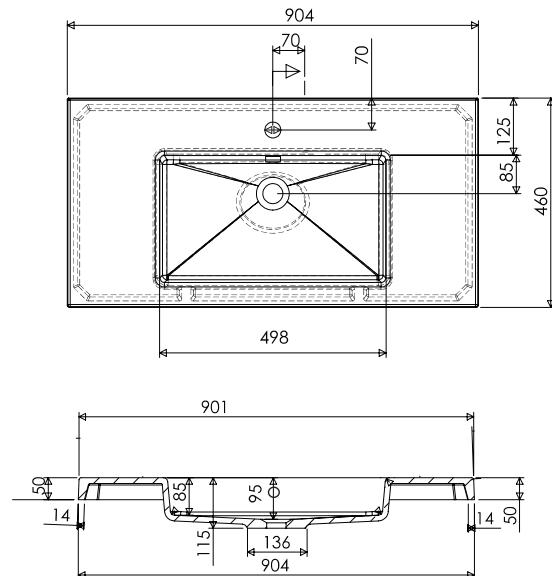

Ponti

StoneCast with overflow
Gloss White - PO

W904 x D460 x H50