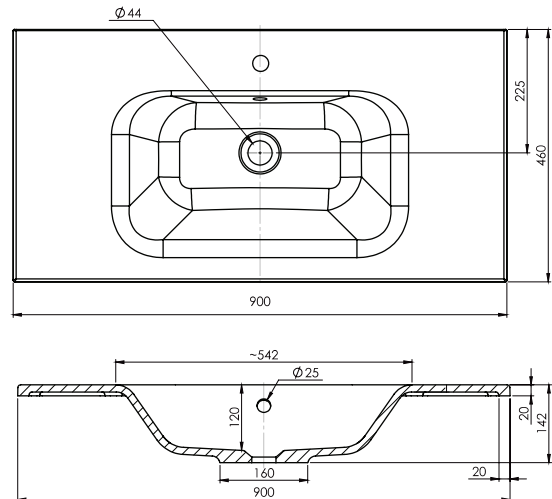

SPECIFICATION SHEET

900mm Basin Options

Via

StoneCast with overflow
Gloss White - VIA
Matte White - VIAMW

W900 x D460 x H20