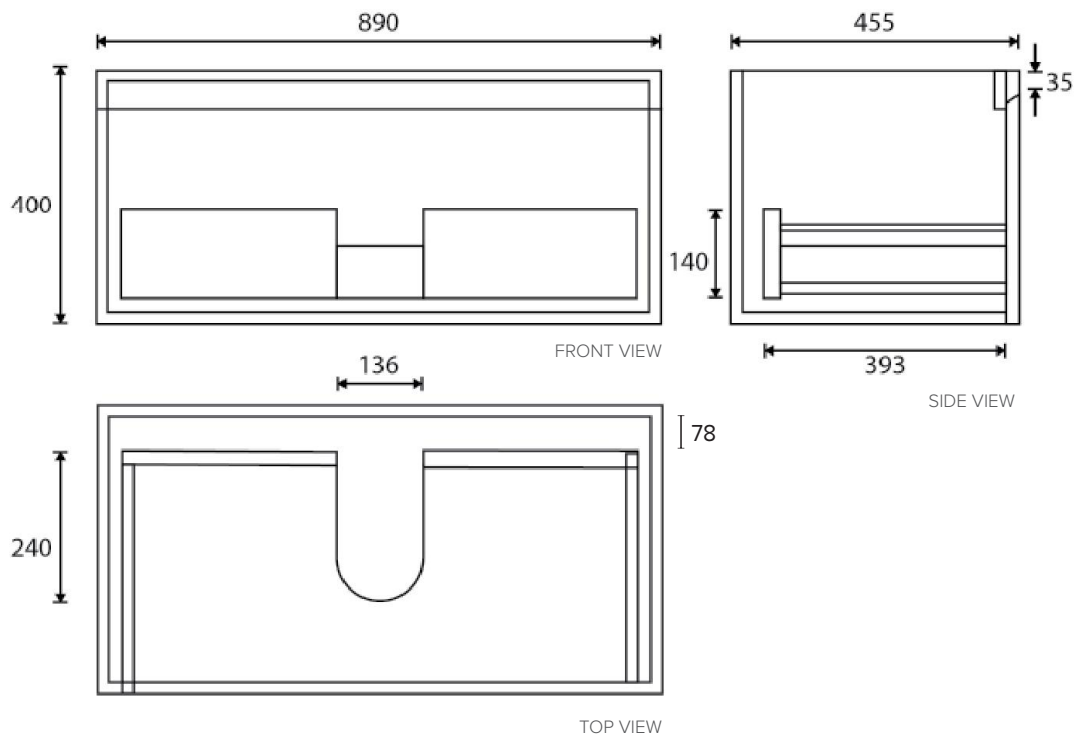

SPECIFICATION SHEET

Kolum 900mm 1 Drawer Wall Vanity

Features

- Wall Hung
- 1 Drawer
- Gloss White: 2-pack urethane on MRF
- Colours: Timber Veneer on Plywood
- Dimensions: H420 x W900 x D465

Colour Options with Code

Gloss White
8535

American
Walnut
8505

Dark Oak
8507

Washed Oak
8509

Technical Details

Note: All measurements shown are in millimetres. Sizes are nominal.

SPECIFICATION SHEET

900mm Basin Options

W900 x D465 x H50

SPECIFICATION SHEET

900mm Basin Options

Clasico

Vitreous China with overflow

Gloss White - VC

W910 x D465 x H20