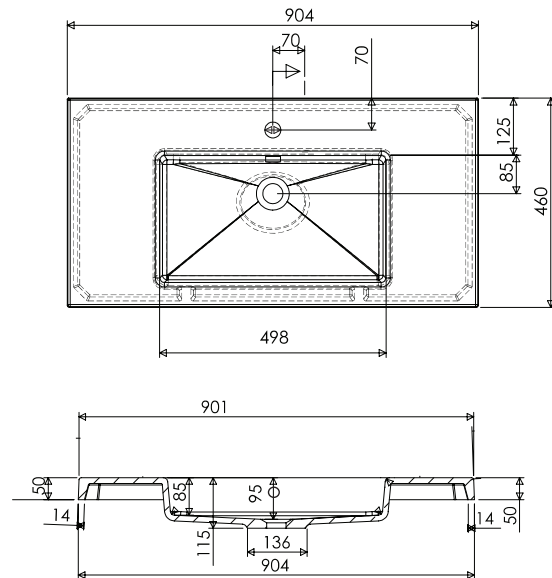

SPECIFICATION SHEET

Kolum 900mm 2 Drawer Wall Vanity

Features

- Wall Hung
- 2 Drawers
- Single Basin
- Colours: Timber Veneer on Plywood
- Gloss White: 2-pack urethane on MRF
- Dimensions: H700 x W900 x D465

SPECIFICATION SHEET

900mm Basin Options

Via

StoneCast with overflow
 Gloss White - VIA
 Matte White - VIAMW

W900 x D460 x H20

Ponti

StoneCast with overflow
 Gloss White - PO

W904 x D460 x H50

Ari

StoneCast with overflow
 Gloss White - VA

W900 x D465 x H50

SPECIFICATION SHEET

900mm Basin Options

Clasico

Vitreous China with overflow

Gloss White - VC

W910 x D465 x H20