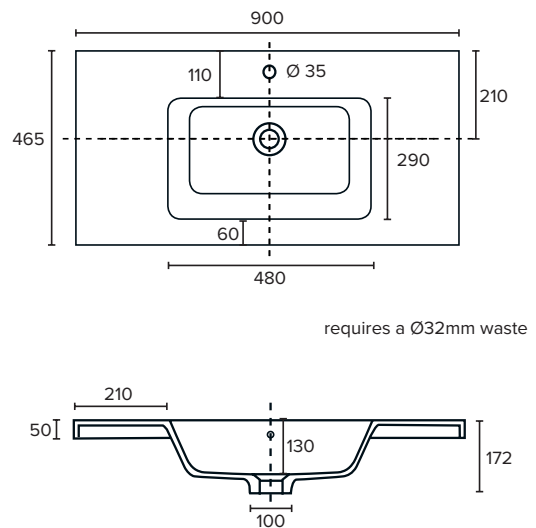

SPECIFICATION SHEET

Kolum 900mm 2 Drawer Wall Vanity

Features

- Wall Hung
- 2 Drawers
- Single Basin
- Colours: Timber Veneer on Plywood
- Gloss White: 2-pack urethane on MRF
- Dimensions: H700 x W900 x D465

SPECIFICATION SHEET

900mm Basin Options

Via

StoneCast with overflow
 Gloss White - VIA
 Matte White - VIAMW

W900 x D460 x H20

Ponti

StoneCast with overflow
 Gloss White - PO

W904 x D460 x H50

Ari

StoneCast with overflow
 Gloss White - VA

W900 x D465 x H50

SPECIFICATION SHEET

900mm Basin Options

Clasico

Vitreous China with overflow

Gloss White - VC

W910 x D465 x H20