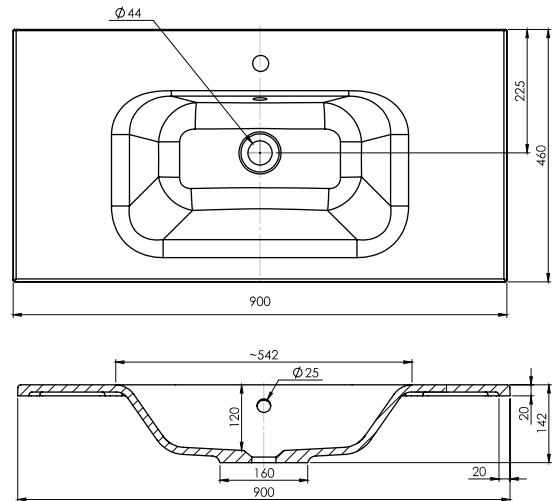

SPECIFICATION SHEET

Kolum 900mm 2 Drawer Wall Vanity

Features

- Wall Hung
- 2 Drawers
- Single Basin
- Colours: Timber Veneer on Plywood
- Gloss White: 2-pack urethane on MRF
- Dimensions: H700 x W900 x D465

SPECIFICATION SHEET

900mm Basin Options

Via

StoneCast with overflow
 Gloss White - VIA
 Matte White - VIAMW

W900 x D460 x H20

Ponti

StoneCast with overflow
 Gloss White - PO

W904 x D460 x H50

Ari

StoneCast with overflow
 Gloss White - VA

W900 x D465 x H50

SPECIFICATION SHEET

900mm Basin Options

Clasico

Vitreous China with overflow

Gloss White - VC

W910 x D465 x H20