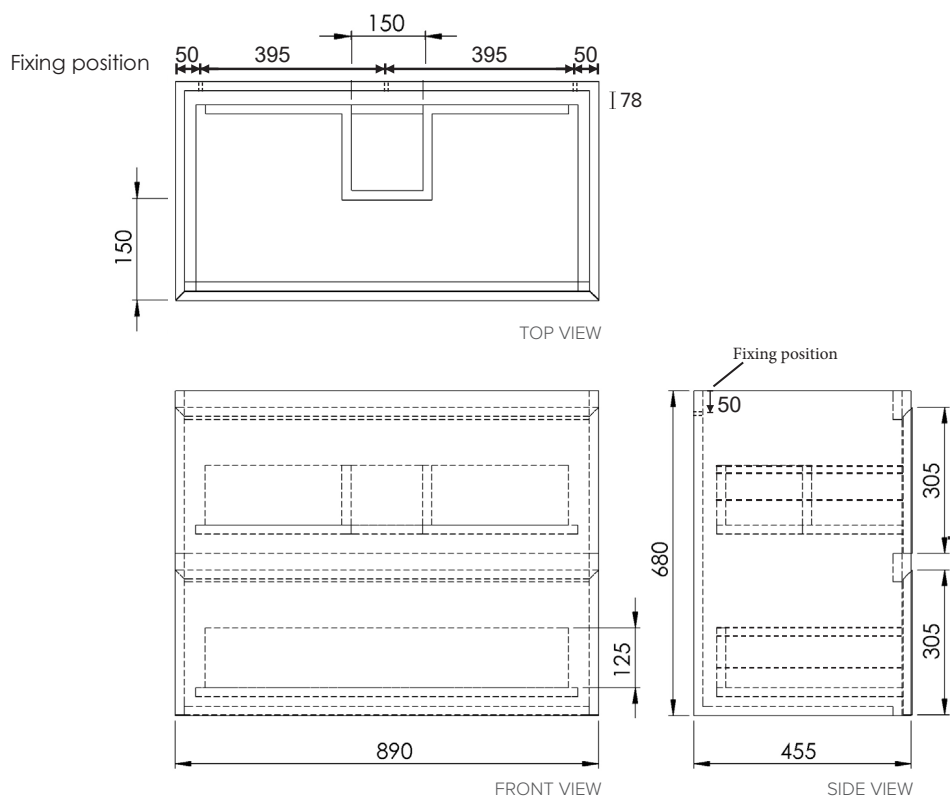

SPECIFICATION SHEET

Kolum 900mm 2 Drawer Wall Vanity

Features

- Wall Hung
- 2 Drawers
- Single Basin
- Colours: Timber Veneer on Plywood
- Gloss White: 2-pack urethane on MRF
- Dimensions: H700 x W900 x D465

SPECIFICATION SHEET

900mm Basin Options

Via

StoneCast with overflow
 Gloss White - VIA
 Matte White - VIAMW

W900 x D460 x H20

Ponti

StoneCast with overflow
 Gloss White - PO

W904 x D460 x H50

Ari

StoneCast with overflow
 Gloss White - VA

W900 x D465 x H50

SPECIFICATION SHEET

900mm Basin Options

Clasico

Vitreous China with overflow

Gloss White - VC

W910 x D465 x H20