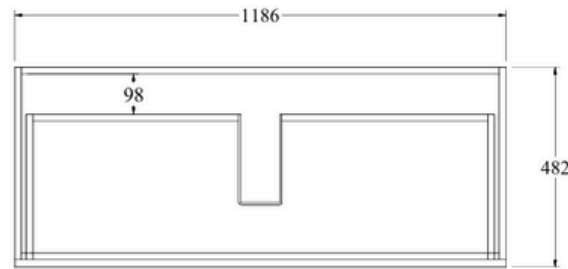

LINEARE 1200W

LIN1200

-Basin Waste not included.

CHOOSE TOP:

Vanity Sink Top
Matte or Gloss

Solid Surface Slab
Matte , Carrara & Bianca

Concrete Slab
5 Finishes available

CHOOSE DRAWER FRONT: