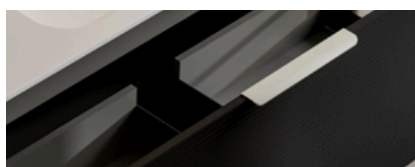

LINEARE 1200W

LIN1200

-Basin Waste not included.

CHOOSE TOP:

Vanity Sink Top
Matte or Gloss

Solid Surface Slab
Matte , Carrara & Bianca

Concrete Slab
5 Finishes available

CHOOSE DRAWER FRONT:

Axel
(Thin Border)

Pillar
(Vertical flute)

Orchard
(Horizontal flute)

Coastal
(Paneled)

Loft
(Wide Border)

CHOOSE CABINET FINISH:

Matte White | Matte Black | Devon Oak | Walnut

Drawer & Cabinet finishes can be mixed and matched.

CHOOSE HANDLE & FINISH:

Aura:

Flow:

Pure:

B-Nickel | Black | White | B-Gunmetal B-Brass | B-Copper | Chrome