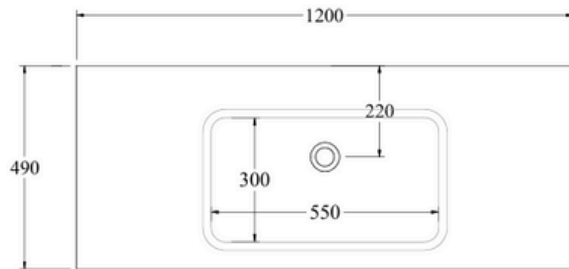

LINEARE 1200W

LIN1200

-Basin Waste not included.

CHOOSE TOP:

Vanity Sink Top
Matte or Gloss

Solid Surface Slab
Matte , Carrara & Bianca

Concrete Slab
5 Finishes available

CHOOSE DRAWER FRONT: