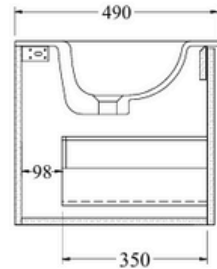

LINEARE 1200W

LIN1200

-Basin Waste not included.

CHOOSE TOP:

Vanity Sink Top
Matte or Gloss

Solid Surface Slab
Matte , Carrara & Bianca

Concrete Slab
5 Finishes available

CHOOSE DRAWER FRONT: