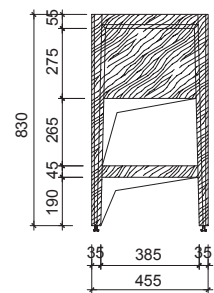

SPECIFICATION SHEET

Liberty 900mm 1 Drawer Washstand

Features

- Floorstanding
- 1 Drawer
- Single Basin
- Colours: Timber Veneer on Plywood
- Dimensions: H850 x W900 x D465

Colour Options with Code

Belmar Maple
8957BM

Hampton Beech
8957HB

Saddle Rock
8957SR

Technical Details

Note: All measurements shown are in millimetres. Sizes are nominal.

TOP VIEW

SIDE VIEW

FRONT VIEW