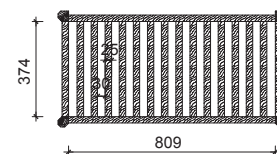

SPECIFICATION SHEET

Liberty 900mm 1 Drawer Washstand

Features

- Floorstanding
- 1 Drawer
- Single Basin
- Colours: Timber Veneer on Plywood
- Dimensions: H850 x W900 x D465

Colour Options with Code

Belmar Maple
8957BM

Hampton Beech
8957HB

Saddle Rock
8957SR

Technical Details

Note: All measurements shown are in millimetres. Sizes are nominal.

TOP VIEW

SIDE VIEW

FRONT VIEW