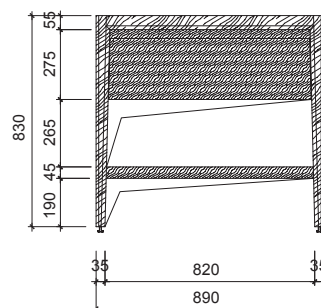

SPECIFICATION SHEET

Liberty 900mm 1 Drawer Washstand

Features

- Floorstanding
- 1 Drawer
- Single Basin
- Colours: Timber Veneer on Plywood
- Dimensions: H850 x W900 x D465

Colour Options with Code

Belmar Maple
8957BM

Hampton Beech
8957HB

Saddle Rock
8957SR

Technical Details

Note: All measurements shown are in millimetres. Sizes are nominal.

TOP VIEW

SIDE VIEW

FRONT VIEW