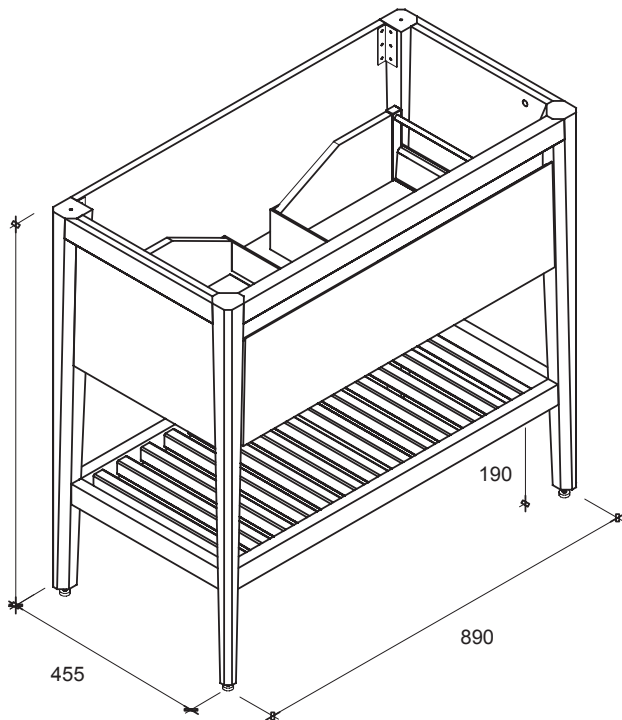

SPECIFICATION SHEET

Liberty 900mm 1 Drawer Washstand

Features

- Floorstanding
- 1 Drawer
- Single Basin
- Colours: Timber Veneer on Plywood
- Dimensions: H850 x W900 x D465

Colour Options with Code

Belmar Maple
8957BM

Hampton Beech
8957HB

Saddle Rock
8957SR

Technical Details

Note: All measurements shown are in millimetres. Sizes are nominal.

TOP VIEW

SIDE VIEW

FRONT VIEW