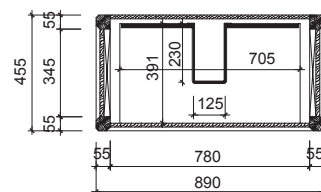

SPECIFICATION SHEET

Liberty 900mm 1 Drawer Washstand

Features

- Floorstanding
- 1 Drawer
- Single Basin
- Colours: Timber Veneer on Plywood
- Dimensions: H850 x W900 x D465

Colour Options with Code

Belmar Maple
8957BM

Hampton Beech
8957HB

Saddle Rock
8957SR

Technical Details

Note: All measurements shown are in millimetres. Sizes are nominal.

TOP VIEW

SIDE VIEW

FRONT VIEW