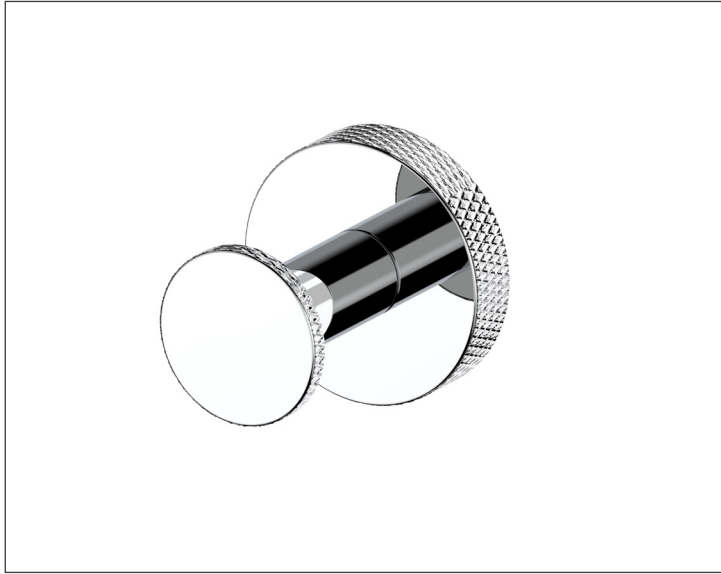

SPECIFICATION SHEET

Motivo Knurled Robe Hook

Features

- Material: Brass
- Colours: Chrome, Brushed Nickel, Matte Black, Gunmetal, Brushed Brass, Brushed Copper & Matte White
- 48mm Wide Handle
- Projection: 46mm
- Dimensions: H48 x D46

Colour Options with Code

Chrome
9212

Brushed Nickel
9212NK

Matte Black
9212MB

Gunmetal
9212GM

Brushed Brass
9212BB

Brushed Copper
9212CP

Matte White
9212MW