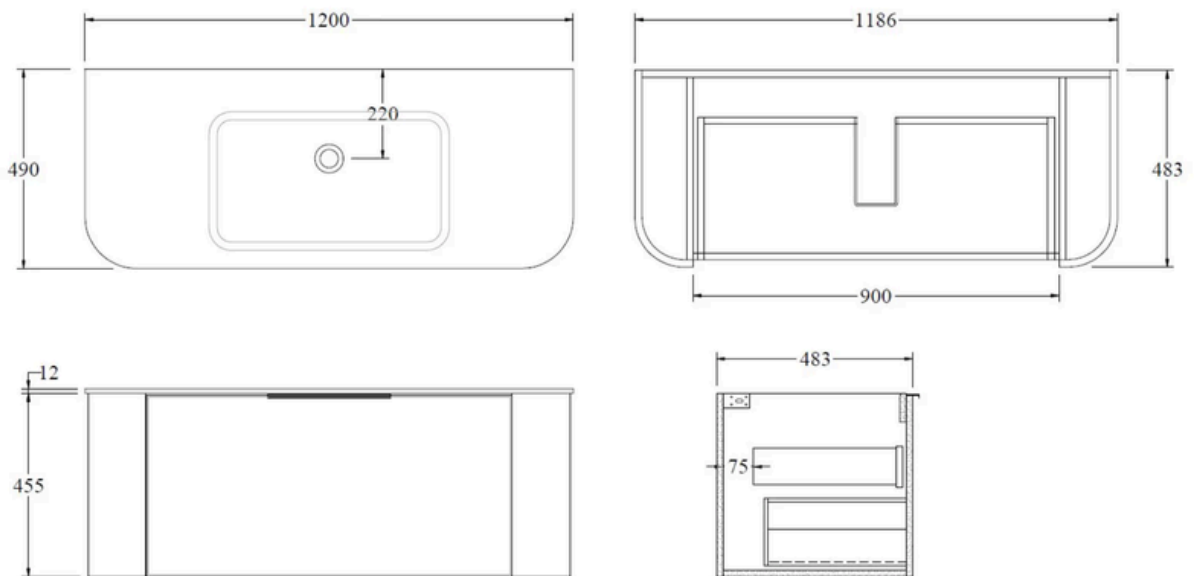

NATURE VANITY -1200W

NAT1200

-Basin Waste not included.

CHOOSE TOP:

Vanity Sink Top
Matte or Gloss

Solid Surface Slab
Matte, Carrara & Bianca

Concrete Slab
5 Finishes available

CHOOSE DRAWER FRONT: