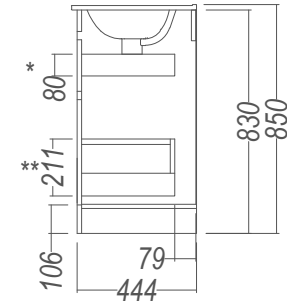

*Wall Hung*

\*\* Internal drawer height = 195mm

*Floor Standing*

\* Internal drawer height = 75mm

\*\* Internal drawer height = 195mm

*Nera Alumino*