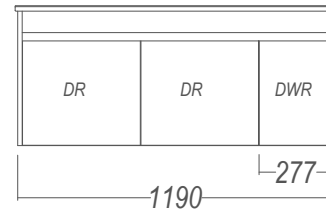

*Wall Hung*

\*\* Internal drawer height = 195mm

*Floor Standing*

\* Internal drawer height = 75mm

\*\* Internal drawer height = 195mm

*Nera Alumino*