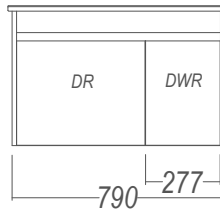

*Wall Hung*

\*\* Internal drawer height = 195mm

*Floor Standing*

\* Internal drawer height = 75mm

\*\* Internal drawer height = 195mm

*Nera Alumino*