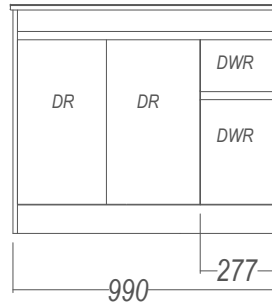

*Wall Hung*

\*\* Internal drawer height = 195mm

*Floor Standing*

\* Internal drawer height = 75mm

\*\* Internal drawer height = 195mm

*Nera Alumino*