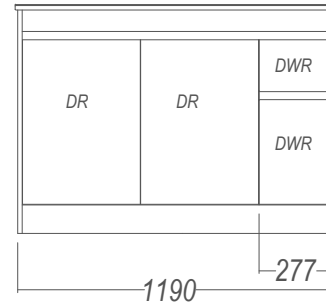

*Wall Hung*

\*\* Internal drawer height = 195mm

*Floor Standing*

\* Internal drawer height = 75mm

\*\* Internal drawer height = 195mm

*Nera Alumino*