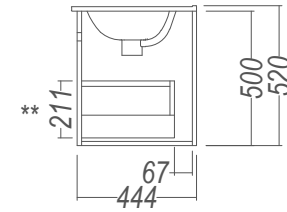

*Wall Hung*

\*\* Internal drawer height = 195mm

*Floor Standing*

\* Internal drawer height = 75mm

\*\* Internal drawer height = 195mm

*Nera Alumino*