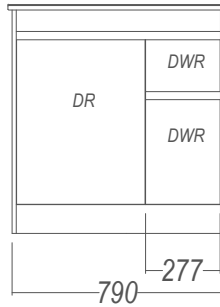

*Wall Hung*

\*\* Internal drawer height = 195mm

*Floor Standing*

\* Internal drawer height = 75mm

\*\* Internal drawer height = 195mm

*Nera Alumino*