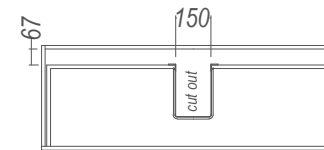

Single

** Internal drawer height = 195mm

Drawer Wall

* Internal drawer height = 75mm

** Internal drawer height = 195mm

- Syrtari Single & top drawer of Drawer Wall

Note: Drawers have a cutout to accommodate Plumbing