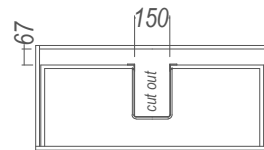

Single

** Internal drawer height = 195mm

Drawer Wall

* Internal drawer height = 75mm

** Internal drawer height = 195mm

- Syrtari Single & top drawer of Drawer Wall

Note: Drawers have a cutout to accommodate Plumbing