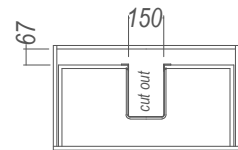

Single

** Internal drawer height = 195mm

Drawer Wall

* Internal drawer height = 75mm

** Internal drawer height = 195mm

- Syrtari Single & top drawer of Drawer Wall

Note: Drawers have a cutout to accommodate Plumbing