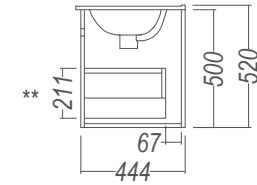

Single

** Internal drawer height = 195mm

Drawer Wall

* Internal drawer height = 75mm

** Internal drawer height = 195mm

- Syrtari Single & top drawer of Drawer Wall

Note: Drawers have a cutout to accommodate Plumbing