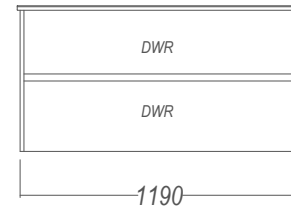

Single

** Internal drawer height = 195mm

Drawer Wall

* Internal drawer height = 75mm

** Internal drawer height = 195mm

- Syrtari Single & top drawer of Drawer Wall

Note: Drawers have a cutout to accommodate Plumbing