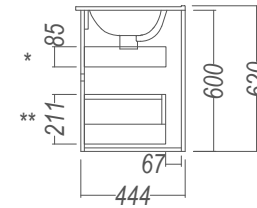

Single

** Internal drawer height = 195mm

Drawer Wall

* Internal drawer height = 75mm

** Internal drawer height = 195mm

- Syrtari Single & top drawer of Drawer Wall

Note: Drawers have a cutout to accommodate Plumbing

- Bottom drawer of Syrtari Drawer Wall

Nera Syrtari