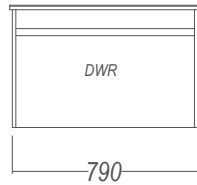

Single

** Internal drawer height = 195mm

Drawer Wall

* Internal drawer height = 75mm

** Internal drawer height = 195mm

- Syrtari Single & top drawer of Drawer Wall

Note: Drawers have a cutout to accommodate Plumbing