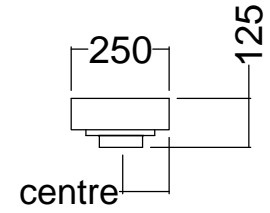

# Nikau Hand Basin

Internal Basin Depth  
80 mm

Internal Basin Depth  
85 mm

Wall Hung

Floor Standing