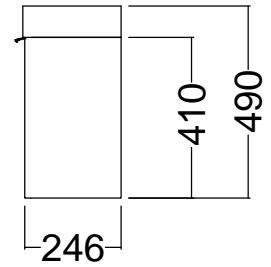

# Nikau Hand Basin

Internal Basin Depth  
80 mm

Internal Basin Depth  
85 mm

Wall Hung

Floor Standing