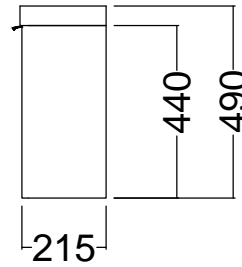

# Nikau Hand Basin

Internal Basin Depth  
80 mm

Internal Basin Depth  
85 mm

Wall Hung

Floor Standing