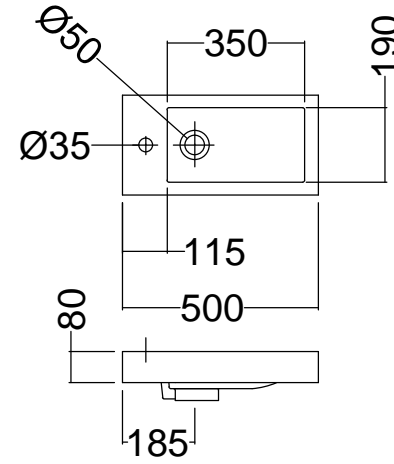

# Nikau Hand Basin

Internal Basin Depth  
80 mm

Internal Basin Depth  
85 mm

Wall Hung

Floor Standing