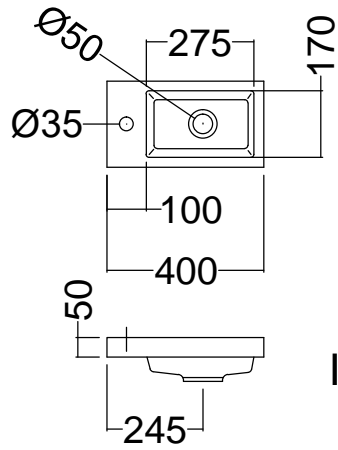

# Nikau Hand Basin

Internal Basin Depth  
80 mm

Internal Basin Depth  
85 mm

Wall Hung

Floor Standing