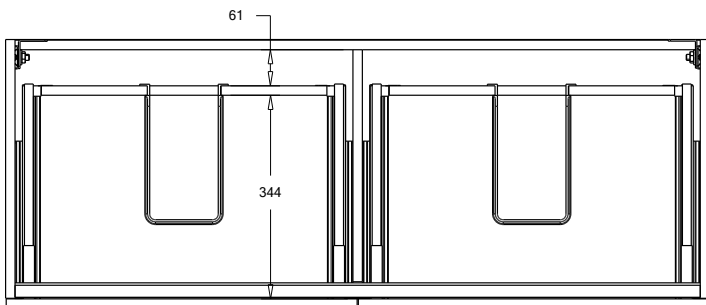

SPECIFICATION SHEET

Oxley 1200 4-Drawer Double Basin Wall Hung Vanity

Features

- 4-Drawer Wall Hung Vanity - *Colour options below*
- StoneCast 20mm Via Double Basin [Standard] - *Upgrade options available*
- Full Extension Soft Close Drawers with Extrusions - *Extrusion upgrade options available*
- Dimensions: H670 x W1200 x D465

Cabinet Options

Technical Details

Note: All measurements shown are in millimetres. Sizes are nominal.

TOP VIEW

FRONT VIEW

SIDE VIEW

SPECIFICATION SHEET

1200mm Double Basin Options

Via

StoneCast with overflow
 Gloss White - VIA
 Matte White - VIAMW

W1210 x D460 x H20

Clasico

Vitreous China with overflow
 Gloss White - VC

W1210 x D465 x H20