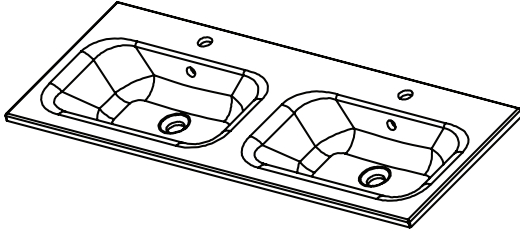

SPECIFICATION SHEET

Oxley 1200 4-Drawer Double Basin Wall Hung Vanity

Features

- 4-Drawer Wall Hung Vanity - *Colour options below*
- StoneCast 20mm Via Double Basin [Standard] - *Upgrade options available*
- Full Extension Soft Close Drawers with Extrusions - *Extrusion upgrade options available*
- Dimensions: H670 x W1200 x D465

Cabinet Options

Technical Details

Note: All measurements shown are in millimetres. Sizes are nominal.

TOP VIEW

FRONT VIEW

SIDE VIEW

SPECIFICATION SHEET

1200mm Double Basin Options

Via

StoneCast with overflow
 Gloss White - VIA
 Matte White - VIAMW

W1210 x D460 x H20

Clasico

Vitreous China with overflow
 Gloss White - VC

W1210 x D465 x H20