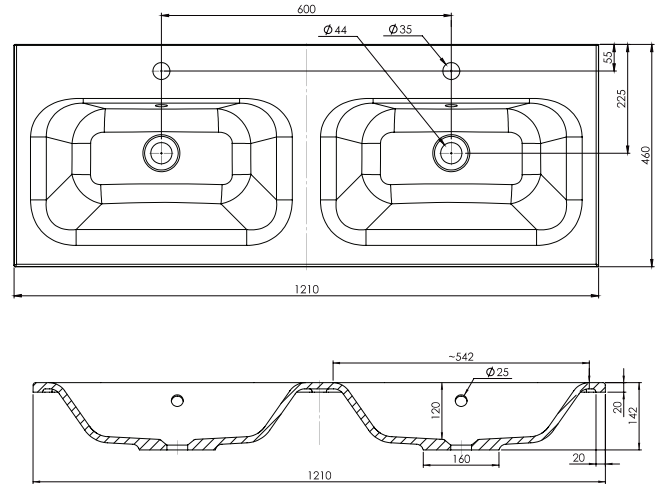

SPECIFICATION SHEET

Oxley 1200 4-Drawer Double Basin Wall Hung Vanity

Features

- 4-Drawer Wall Hung Vanity - *Colour options below*
- StoneCast 20mm Via Double Basin [Standard] - *Upgrade options available*
- Full Extension Soft Close Drawers with Extrusions - *Extrusion upgrade options available*
- Dimensions: H670 x W1200 x D465

Cabinet Options

Technical Details

Note: All measurements shown are in millimetres. Sizes are nominal.

TOP VIEW

FRONT VIEW

SIDE VIEW

SPECIFICATION SHEET

1200mm Double Basin Options

Via

StoneCast with overflow
 Gloss White - VIA
 Matte White - VIAMW

W1210 x D460 x H20

Clasico

Vitreous China with overflow
 Gloss White - VC

W1210 x D465 x H20