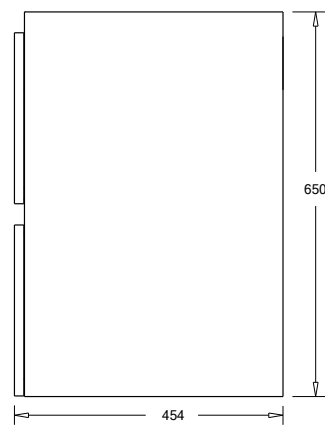

SPECIFICATION SHEET

Oxley 1200 4-Drawer Double Basin Wall Hung Vanity

Features

- 4-Drawer Wall Hung Vanity - *Colour options below*
- StoneCast 20mm Via Double Basin [Standard] - *Upgrade options available*
- Full Extension Soft Close Drawers with Extrusions - *Extrusion upgrade options available*
- Dimensions: H670 x W1200 x D465

Cabinet Options

Technical Details

Note: All measurements shown are in millimetres. Sizes are nominal.

TOP VIEW

FRONT VIEW

SIDE VIEW

SPECIFICATION SHEET

1200mm Double Basin Options

Via

StoneCast with overflow
 Gloss White - VIA
 Matte White - VIAMW

W1210 x D460 x H20

Clasico

Vitreous China with overflow
 Gloss White - VC

W1210 x D465 x H20