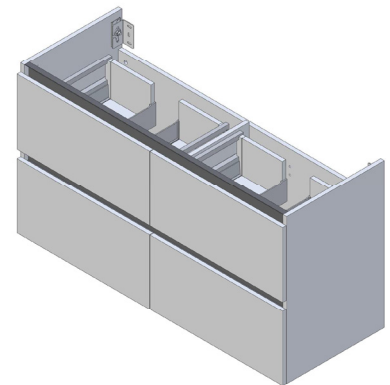

SPECIFICATION SHEET

Oxley 1200 4-Drawer Double Basin Wall Hung Vanity

Features

- 4-Drawer Wall Hung Vanity - *Colour options below*
- StoneCast 20mm Via Double Basin [Standard] - *Upgrade options available*
- Full Extension Soft Close Drawers with Extrusions - *Extrusion upgrade options available*
- Dimensions: H670 x W1200 x D465

Cabinet Options

Technical Details

Note: All measurements shown are in millimetres. Sizes are nominal.

TOP VIEW

FRONT VIEW

SIDE VIEW

SPECIFICATION SHEET

1200mm Double Basin Options

Via

StoneCast with overflow
 Gloss White - VIA
 Matte White - VIAMW

W1210 x D460 x H20

Clasico

Vitreous China with overflow
 Gloss White - VC

W1210 x D465 x H20