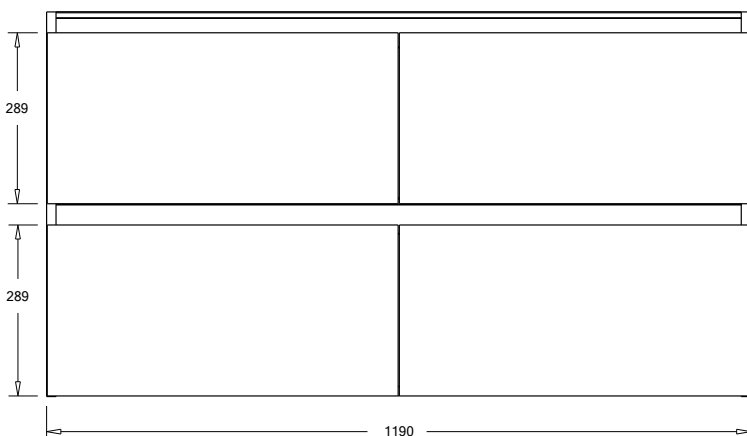

SPECIFICATION SHEET

Oxley 1200 4-Drawer Double Basin Wall Hung Vanity

Features

- 4-Drawer Wall Hung Vanity - *Colour options below*
- StoneCast 20mm Via Double Basin [Standard] - *Upgrade options available*
- Full Extension Soft Close Drawers with Extrusions - *Extrusion upgrade options available*
- Dimensions: H670 x W1200 x D465

Cabinet Options

Technical Details

Note: All measurements shown are in millimetres. Sizes are nominal.

TOP VIEW

FRONT VIEW

SIDE VIEW

SPECIFICATION SHEET

1200mm Double Basin Options

Via

StoneCast with overflow
 Gloss White - VIA
 Matte White - VIAMW

W1210 x D460 x H20

Clasico

Vitreous China with overflow
 Gloss White - VC

W1210 x D465 x H20