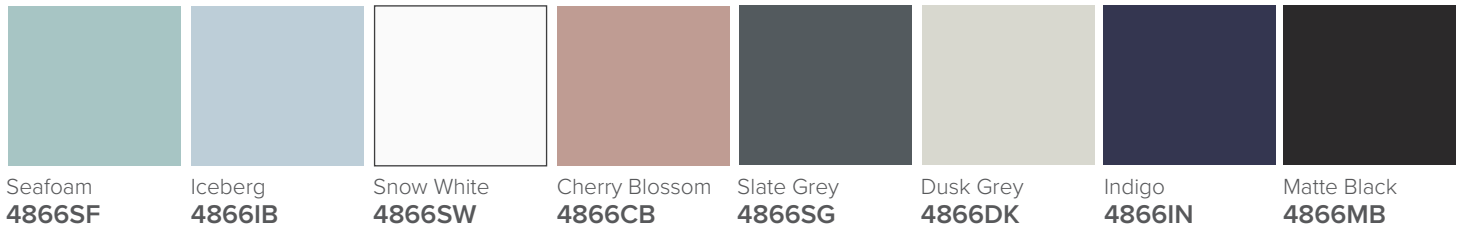

SPECIFICATION SHEET

Oxley 1200 4-Drawer Double Basin Wall Hung Vanity

Features

- 4-Drawer Wall Hung Vanity - *Colour options below*
- StoneCast 20mm Via Double Basin [Standard] - *Upgrade options available*
- Full Extension Soft Close Drawers with Extrusions - *Extrusion upgrade options available*
- Dimensions: H670 x W1200 x D465

Cabinet Options

Technical Details

Note: All measurements shown are in millimetres. Sizes are nominal.

TOP VIEW

FRONT VIEW

SIDE VIEW

SPECIFICATION SHEET

1200mm Double Basin Options

Via

StoneCast with overflow
 Gloss White - VIA
 Matte White - VIAMW

W1210 x D460 x H20

Clasico

Vitreous China with overflow
 Gloss White - VC

W1210 x D465 x H20