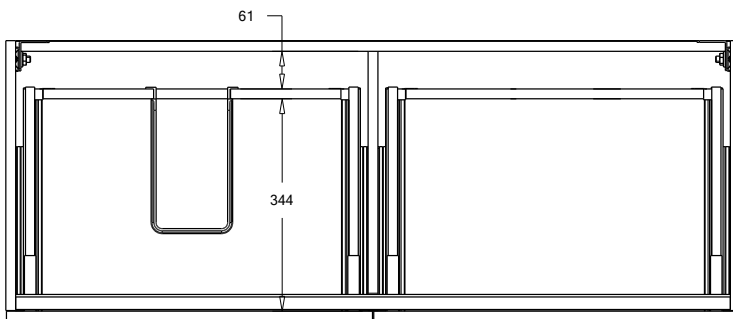

SPECIFICATION SHEET

Oxley 1200 4-Drawer Left Offset Basin Wall Hung Vanity

Features

- 4-Drawer Wall Hung Vanity - Colour options below
- StoneCast 20mm Via Left Offset Basin [Standard]
- Full Extension Soft Close Drawers with Extrusions - Extrusion upgrade options available
- Dimensions: H670 x W1200 x D465

Cabinet Options

Technical Details

Note: All measurements shown are in millimetres. Sizes are nominal.

Note: Full Drawer Box on Right Hand Side

TOP VIEW

FRONT VIEW

SIDE VIEW

SPECIFICATION SHEET

1200mm Left Offset Basin Option

Via Left Offset

StoneCast with overflow

Left Offset Basin

Gloss White - VIA

Matte White - VIAMW

W1210 x D460 x H20