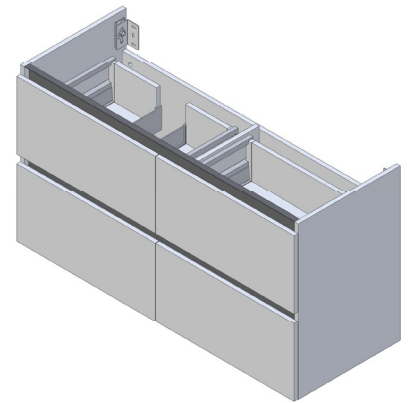

SPECIFICATION SHEET

Oxley 1200 4-Drawer Left Offset Basin Wall Hung Vanity

Features

- 4-Drawer Wall Hung Vanity - Colour options below
- StoneCast 20mm Via Left Offset Basin [Standard]
- Full Extension Soft Close Drawers with Extrusions - Extrusion upgrade options available
- Dimensions: H670 x W1200 x D465

Cabinet Options

Technical Details

Note: All measurements shown are in millimetres. Sizes are nominal.

Note: Full Drawer Box on Right Hand Side

TOP VIEW

FRONT VIEW

SIDE VIEW

SPECIFICATION SHEET

1200mm Left Offset Basin Option

Via Left Offset

StoneCast with overflow

Left Offset Basin

Gloss White - VIA

Matte White - VIAMW

W1210 x D460 x H20