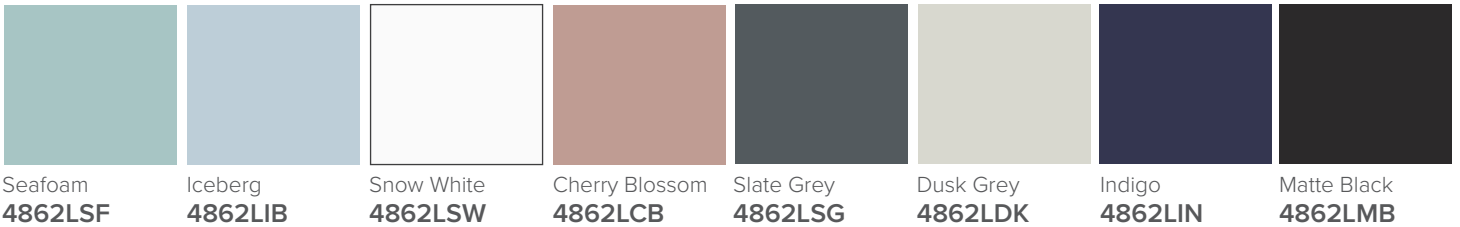

Cabinet Options