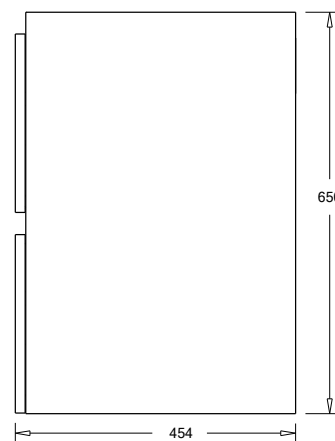

SPECIFICATION SHEET

Oxley 1200 4-Drawer Left Offset Basin Wall Hung Vanity

Features

- 4-Drawer Wall Hung Vanity - Colour options below
- StoneCast 20mm Via Left Offset Basin [Standard]
- Full Extension Soft Close Drawers with Extrusions - Extrusion upgrade options available
- Dimensions: H670 x W1200 x D465

Cabinet Options

Technical Details

Note: All measurements shown are in millimetres. Sizes are nominal.

Note: Full Drawer Box on Right Hand Side

TOP VIEW

FRONT VIEW

SIDE VIEW

SPECIFICATION SHEET

1200mm Left Offset Basin Option

Via Left Offset

StoneCast with overflow

Left Offset Basin

Gloss White - VIA

Matte White - VIAMW

W1210 x D460 x H20