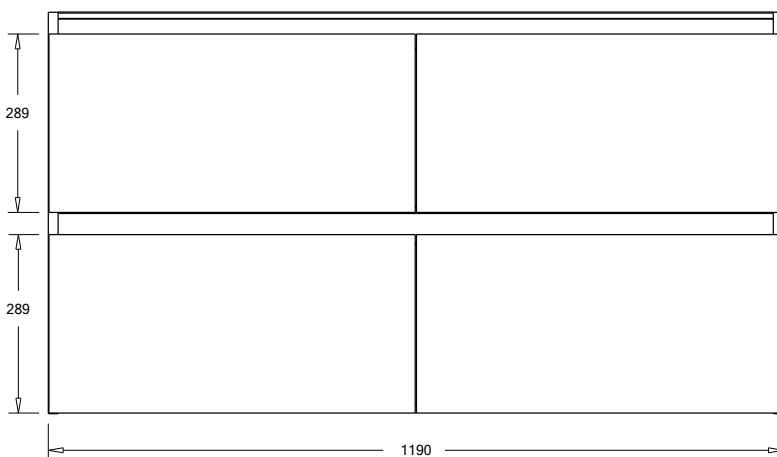

SPECIFICATION SHEET

Oxley 1200 4-Drawer Left Offset Basin Wall Hung Vanity

Features

- 4-Drawer Wall Hung Vanity - Colour options below
- StoneCast 20mm Via Left Offset Basin [Standard]
- Full Extension Soft Close Drawers with Extrusions - Extrusion upgrade options available
- Dimensions: H670 x W1200 x D465

Cabinet Options

Technical Details

Note: All measurements shown are in millimetres. Sizes are nominal.

Note: Full Drawer Box on Right Hand Side

TOP VIEW

FRONT VIEW

SIDE VIEW

SPECIFICATION SHEET

1200mm Left Offset Basin Option

Via Left Offset

StoneCast with overflow

Left Offset Basin

Gloss White - VIA

Matte White - VIAMW

W1210 x D460 x H20