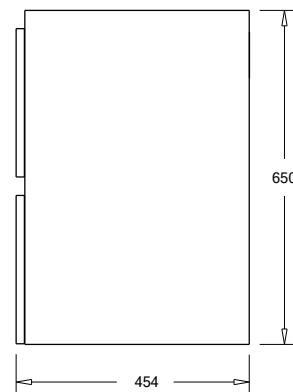

SPECIFICATION SHEET

Oxley 1500 4-Drawer Double Basin Wall Hung Vanity

Features

- 4-Drawer Wall Hung Vanity - *Colour options below*
- StoneCast 20mm Via Single Basin [Standard]
- Full Extension Soft Close Drawers with Extrusions - *Extrusion upgrade options available*
- Dimensions: H670 x W1500 x D465

Cabinet Options

Technical Details

Note: All measurements shown are in millimetres. Sizes are nominal.

TOP VIEW

FRONT VIEW

SIDE VIEW

SPECIFICATION SHEET

1500mm Double Basin Options

Via

StoneCast with overflow
Double Basin Option
Gloss White - VIA
Matte White - VIAMW

W1500 x D460 x H20