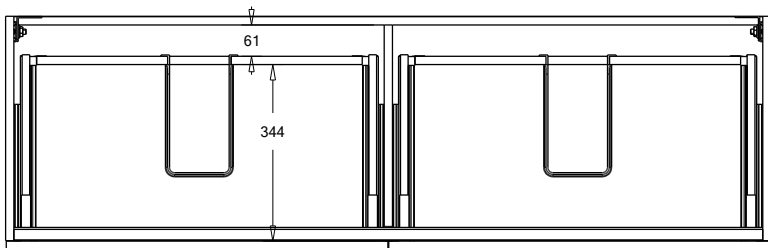

SPECIFICATION SHEET

Oxley 1500 4-Drawer Double Basin Wall Hung Vanity

Features

- 4-Drawer Wall Hung Vanity - *Colour options below*
- StoneCast 20mm Via Single Basin [Standard]
- Full Extension Soft Close Drawers with Extrusions - *Extrusion upgrade options available*
- Dimensions: H670 x W1500 x D465

Cabinet Options

Technical Details

Note: All measurements shown are in millimetres. Sizes are nominal.

TOP VIEW

FRONT VIEW

SIDE VIEW

SPECIFICATION SHEET

1500mm Double Basin Options

Via

StoneCast with overflow
Double Basin Option
Gloss White - VIA
Matte White - VIAMW

W1500 x D460 x H20