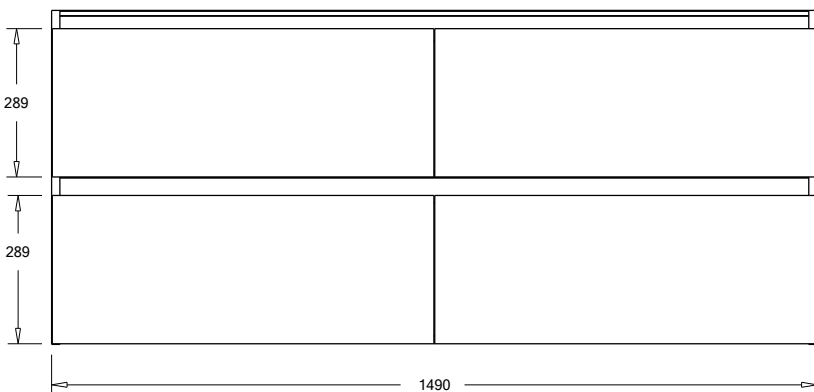

SPECIFICATION SHEET

Oxley 1500 4-Drawer Double Basin Wall Hung Vanity

Features

- 4-Drawer Wall Hung Vanity - *Colour options below*
- StoneCast 20mm Via Single Basin [Standard]
- Full Extension Soft Close Drawers with Extrusions - *Extrusion upgrade options available*
- Dimensions: H670 x W1500 x D465

Cabinet Options

Technical Details

Note: All measurements shown are in millimetres. Sizes are nominal.

TOP VIEW

FRONT VIEW

SIDE VIEW

SPECIFICATION SHEET

1500mm Double Basin Options

Via

StoneCast with overflow
Double Basin Option
Gloss White - VIA
Matte White - VIAMW

W1500 x D460 x H20