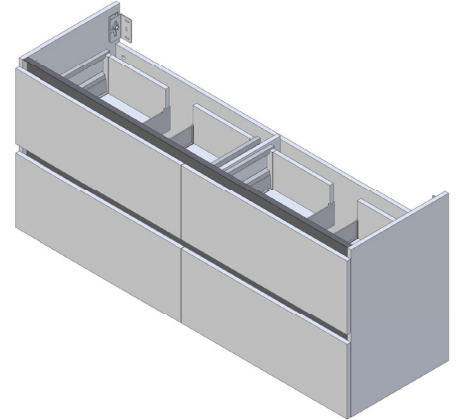

SPECIFICATION SHEET

Oxley 1500 4-Drawer Double Basin Wall Hung Vanity

Features

- 4-Drawer Wall Hung Vanity - *Colour options below*
- StoneCast 20mm Via Single Basin [Standard]
- Full Extension Soft Close Drawers with Extrusions - *Extrusion upgrade options available*
- Dimensions: H670 x W1500 x D465

Cabinet Options

Technical Details

Note: All measurements shown are in millimetres. Sizes are nominal.

TOP VIEW

FRONT VIEW

SIDE VIEW

SPECIFICATION SHEET

1500mm Double Basin Options

Via

StoneCast with overflow
Double Basin Option
Gloss White - VIA
Matte White - VIAMW

W1500 x D460 x H20