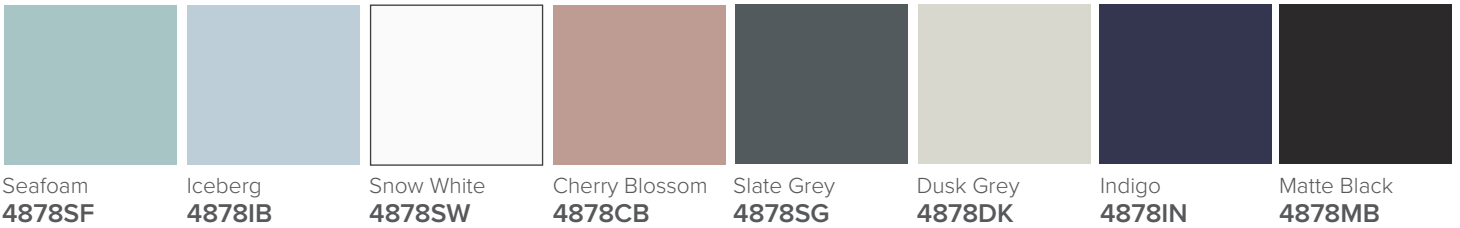

SPECIFICATION SHEET

Oxley 1500 4-Drawer Double Basin Wall Hung Vanity

Features

- 4-Drawer Wall Hung Vanity - *Colour options below*
- StoneCast 20mm Via Single Basin [Standard]
- Full Extension Soft Close Drawers with Extrusions - *Extrusion upgrade options available*
- Dimensions: H670 x W1500 x D465

Cabinet Options

Technical Details

Note: All measurements shown are in millimetres. Sizes are nominal.

TOP VIEW

FRONT VIEW

SIDE VIEW

SPECIFICATION SHEET

1500mm Double Basin Options

Via

StoneCast with overflow
Double Basin Option
Gloss White - VIA
Matte White - VIAMW

W1500 x D460 x H20