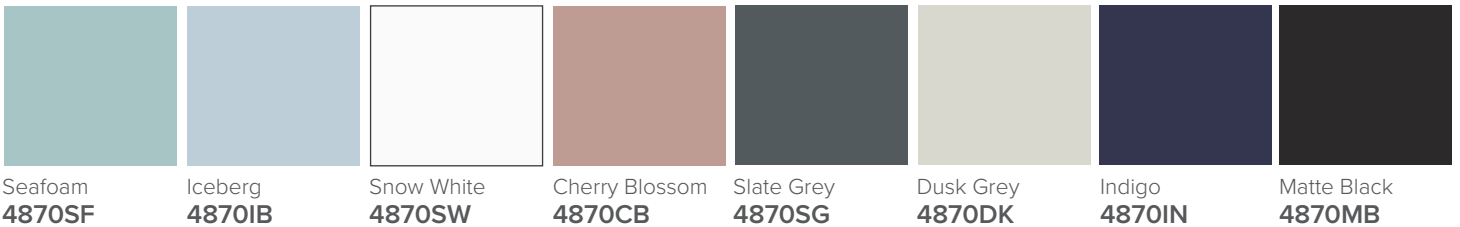

SPECIFICATION SHEET

Oxley 1500 4-Drawer Single Basin Wall Hung Vanity

Features

- 4-Drawer Wall Hung Vanity - Colour options below
- StoneCast 20mm Via Single Basin [Standard]
- Full Extension Soft Close Drawers with Extrusions - Extrusion upgrade options available
- Dimensions: H670 x W1500 x D465

Cabinet Options

Technical Details

Note: All measurements shown are in millimetres. Sizes are nominal.

TOP VIEW

FRONT VIEW

SIDE VIEW

SPECIFICATION SHEET

1500mm Single Basin Options

Via

StoneCast with overflow

Gloss White - VIA

Matte White - VIAMW

W1500 x D460 x H20