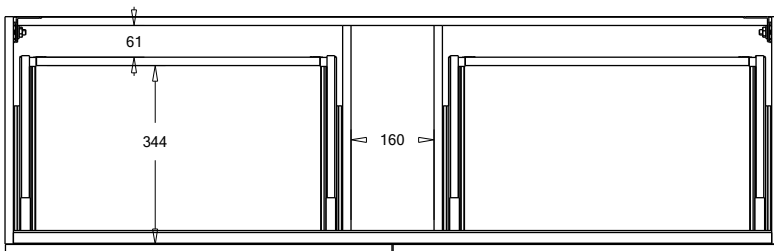

SPECIFICATION SHEET

Oxley 1500 4-Drawer Single Basin Wall Hung Vanity

Features

- 4-Drawer Wall Hung Vanity - Colour options below
- StoneCast 20mm Via Single Basin [Standard]
- Full Extension Soft Close Drawers with Extrusions - Extrusion upgrade options available
- Dimensions: H670 x W1500 x D465

Cabinet Options

Technical Details

Note: All measurements shown are in millimetres. Sizes are nominal.

TOP VIEW

FRONT VIEW

SIDE VIEW

SPECIFICATION SHEET

1500mm Single Basin Options

Via

StoneCast with overflow

Gloss White - VIA

Matte White - VIAMW

W1500 x D460 x H20