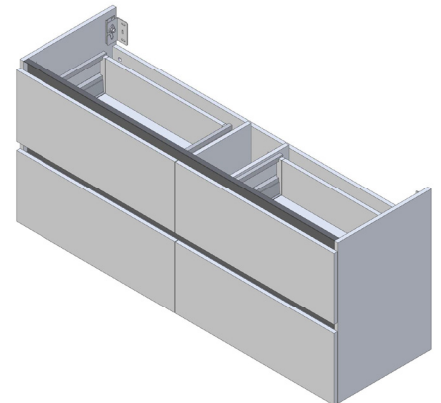

SPECIFICATION SHEET

Oxley 1500 4-Drawer Single Basin Wall Hung Vanity

Features

- 4-Drawer Wall Hung Vanity - Colour options below
- StoneCast 20mm Via Single Basin [Standard]
- Full Extension Soft Close Drawers with Extrusions - Extrusion upgrade options available
- Dimensions: H670 x W1500 x D465

Cabinet Options

Technical Details

Note: All measurements shown are in millimetres. Sizes are nominal.

TOP VIEW

FRONT VIEW

SIDE VIEW

SPECIFICATION SHEET

1500mm Single Basin Options

Via

StoneCast with overflow

Gloss White - VIA

Matte White - VIAMW

W1500 x D460 x H20