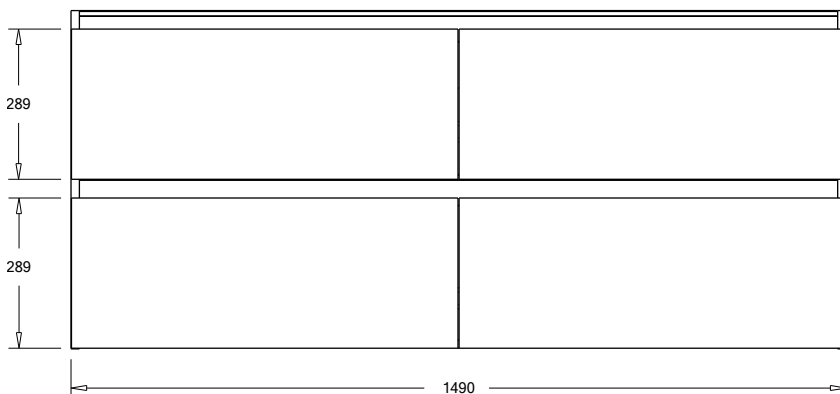

SPECIFICATION SHEET

Oxley 1500 4-Drawer Single Basin Wall Hung Vanity

Features

- 4-Drawer Wall Hung Vanity - Colour options below
- StoneCast 20mm Via Single Basin [Standard]
- Full Extension Soft Close Drawers with Extrusions - Extrusion upgrade options available
- Dimensions: H670 x W1500 x D465

Cabinet Options

Technical Details

Note: All measurements shown are in millimetres. Sizes are nominal.

TOP VIEW

FRONT VIEW

SIDE VIEW

SPECIFICATION SHEET

1500mm Single Basin Options

Via

StoneCast with overflow

Gloss White - VIA

Matte White - VIAMW

W1500 x D460 x H20