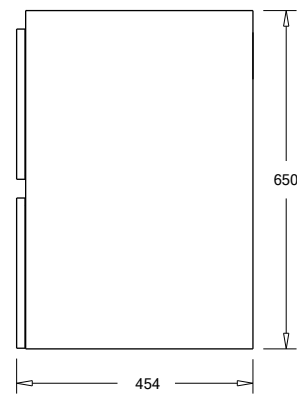

SPECIFICATION SHEET

Oxley 1500 4-Drawer Single Basin Wall Hung Vanity

Features

- 4-Drawer Wall Hung Vanity - Colour options below
- StoneCast 20mm Via Single Basin [Standard]
- Full Extension Soft Close Drawers with Extrusions - Extrusion upgrade options available
- Dimensions: H670 x W1500 x D465

Cabinet Options

Technical Details

Note: All measurements shown are in millimetres. Sizes are nominal.

TOP VIEW

FRONT VIEW

SIDE VIEW

SPECIFICATION SHEET

1500mm Single Basin Options

Via

StoneCast with overflow

Gloss White - VIA

Matte White - VIAMW

W1500 x D460 x H20