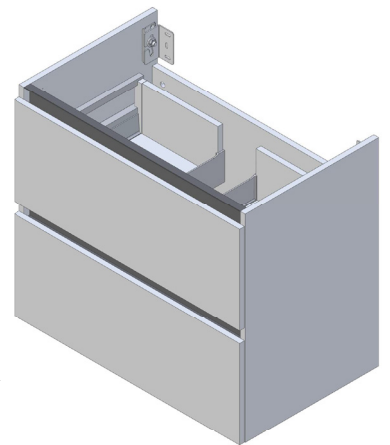

SPECIFICATION SHEET

Oxley 750 2-Drawer Wall Hung Vanity

Features

- 2-Drawer Wall Hung Vanity - *Colour options below*
- StoneCast 20mm Via Basin [Standard]
- *Upgrade options available*
- Full Extension Soft Close Drawers with Extrusions
- *Extrusion upgrade options available*
- Dimensions: H670 x W750 x D465

Cabinet Options

Technical Details

Note: All measurements shown are in millimetres. Sizes are nominal.

TOP VIEW

FRONT VIEW

SIDE VIEW

SPECIFICATION SHEET

750mm Basin Options

Via

StoneCast with overflow
Gloss White - VIA
Matte White - VIAMW

W750 x D460 x H20

Clasico

Vitreous China with overflow
Gloss White - VC

W760 x D465 x H20