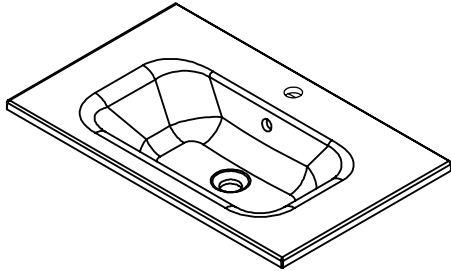

SPECIFICATION SHEET

Oxley 750 2-Drawer Wall Hung Vanity

Features

- 2-Drawer Wall Hung Vanity - *Colour options below*
- StoneCast 20mm Via Basin [Standard]
- *Upgrade options available*
- Full Extension Soft Close Drawers with Extrusions
- *Extrusion upgrade options available*
- Dimensions: H670 x W750 x D465

Cabinet Options

Technical Details

Note: All measurements shown are in millimetres. Sizes are nominal.

TOP VIEW

FRONT VIEW

SIDE VIEW

SPECIFICATION SHEET

750mm Basin Options

Via

StoneCast with overflow
Gloss White - VIA
Matte White - VIAMW

W750 x D460 x H20

Clasico

Vitreous China with overflow
Gloss White - VC

W760 x D465 x H20