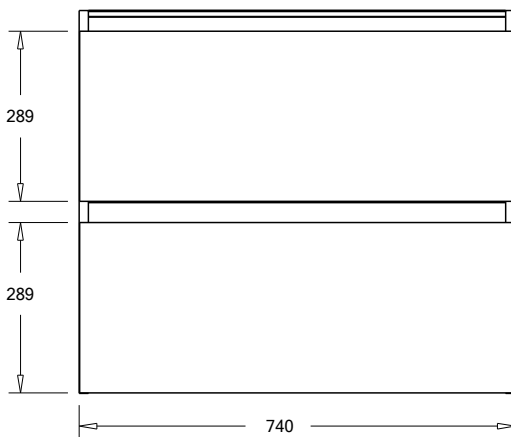

SPECIFICATION SHEET

Oxley 750 2-Drawer Wall Hung Vanity

Features

- 2-Drawer Wall Hung Vanity - *Colour options below*
- StoneCast 20mm Via Basin [Standard]
- *Upgrade options available*
- Full Extension Soft Close Drawers with Extrusions
- *Extrusion upgrade options available*
- Dimensions: H670 x W750 x D465

Cabinet Options

Technical Details

Note: All measurements shown are in millimetres. Sizes are nominal.

TOP VIEW

FRONT VIEW

SIDE VIEW

SPECIFICATION SHEET

750mm Basin Options

Via

StoneCast with overflow
Gloss White - VIA
Matte White - VIAMW

W750 x D460 x H20

Clasico

Vitreous China with overflow
Gloss White - VC

W760 x D465 x H20