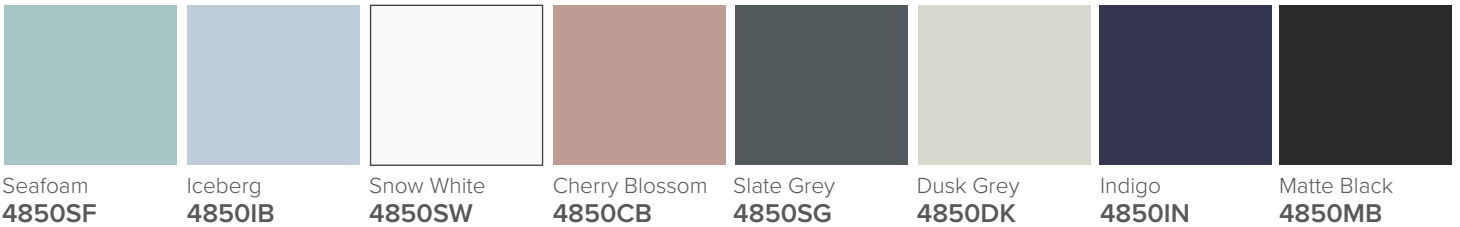

SPECIFICATION SHEET

Oxley 750 2-Drawer Wall Hung Vanity

Features

- 2-Drawer Wall Hung Vanity - *Colour options below*
- StoneCast 20mm Via Basin [Standard]
- *Upgrade options available*
- Full Extension Soft Close Drawers with Extrusions
- *Extrusion upgrade options available*
- Dimensions: H670 x W750 x D465

Cabinet Options

Technical Details

Note: All measurements shown are in millimetres. Sizes are nominal.

TOP VIEW

FRONT VIEW

SIDE VIEW

SPECIFICATION SHEET

750mm Basin Options

Via

StoneCast with overflow
Gloss White - VIA
Matte White - VIAMW

W750 x D460 x H20

Clasico

Vitreous China with overflow
Gloss White - VC

W760 x D465 x H20