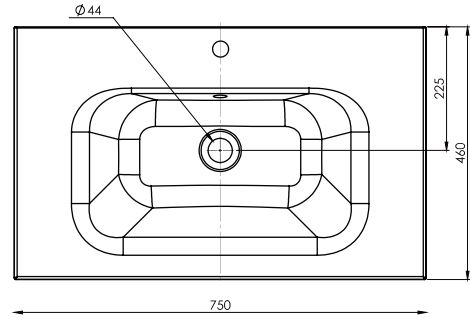

SPECIFICATION SHEET

Oxley 750 2-Drawer Wall Hung Vanity

Features

- 2-Drawer Wall Hung Vanity - *Colour options below*
- StoneCast 20mm Via Basin [Standard]
- *Upgrade options available*
- Full Extension Soft Close Drawers with Extrusions
- *Extrusion upgrade options available*
- Dimensions: H670 x W750 x D465

Cabinet Options

Technical Details

Note: All measurements shown are in millimetres. Sizes are nominal.

TOP VIEW

FRONT VIEW

SIDE VIEW

SPECIFICATION SHEET

750mm Basin Options

Via

StoneCast with overflow
Gloss White - VIA
Matte White - VIAMW

W750 x D460 x H20

Clasico

Vitreous China with overflow
Gloss White - VC

W760 x D465 x H20