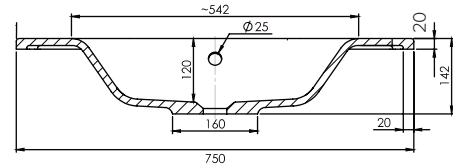

SPECIFICATION SHEET

Oxley 750 2-Drawer Wall Hung Vanity

Features

- 2-Drawer Wall Hung Vanity - *Colour options below*
- StoneCast 20mm Via Basin [Standard]
- *Upgrade options available*
- Full Extension Soft Close Drawers with Extrusions
- *Extrusion upgrade options available*
- Dimensions: H670 x W750 x D465

Cabinet Options

Technical Details

Note: All measurements shown are in millimetres. Sizes are nominal.

TOP VIEW

FRONT VIEW

SIDE VIEW

SPECIFICATION SHEET

750mm Basin Options

Via

StoneCast with overflow
Gloss White - VIA
Matte White - VIAMW

W750 x D460 x H20

Clasico

Vitreous China with overflow
Gloss White - VC

W760 x D465 x H20