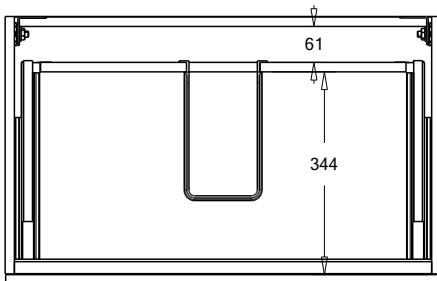

SPECIFICATION SHEET

Oxley 750 2-Drawer Wall Hung Vanity

Features

- 2-Drawer Wall Hung Vanity - *Colour options below*
- StoneCast 20mm Via Basin [Standard]
- *Upgrade options available*
- Full Extension Soft Close Drawers with Extrusions
- *Extrusion upgrade options available*
- Dimensions: H670 x W750 x D465

Cabinet Options

Technical Details

Note: All measurements shown are in millimetres. Sizes are nominal.

TOP VIEW

FRONT VIEW

SIDE VIEW

SPECIFICATION SHEET

750mm Basin Options

Via

StoneCast with overflow
Gloss White - VIA
Matte White - VIAMW

W750 x D460 x H20

Clasico

Vitreous China with overflow
Gloss White - VC

W760 x D465 x H20