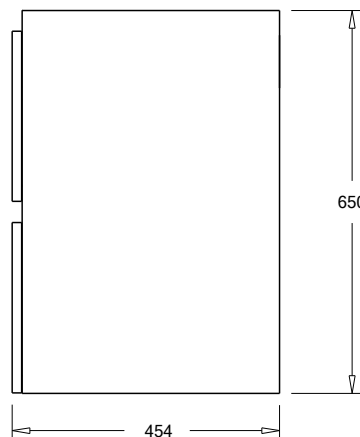

SPECIFICATION SHEET

Oxley 750 2-Drawer Wall Hung Vanity

Features

- 2-Drawer Wall Hung Vanity - *Colour options below*
- StoneCast 20mm Via Basin [Standard]
- *Upgrade options available*
- Full Extension Soft Close Drawers with Extrusions
- *Extrusion upgrade options available*
- Dimensions: H670 x W750 x D465

Cabinet Options

Technical Details

Note: All measurements shown are in millimetres. Sizes are nominal.

TOP VIEW

FRONT VIEW

SIDE VIEW

SPECIFICATION SHEET

750mm Basin Options

Via

StoneCast with overflow
Gloss White - VIA
Matte White - VIAMW

W750 x D460 x H20

Clasico

Vitreous China with overflow
Gloss White - VC

W760 x D465 x H20