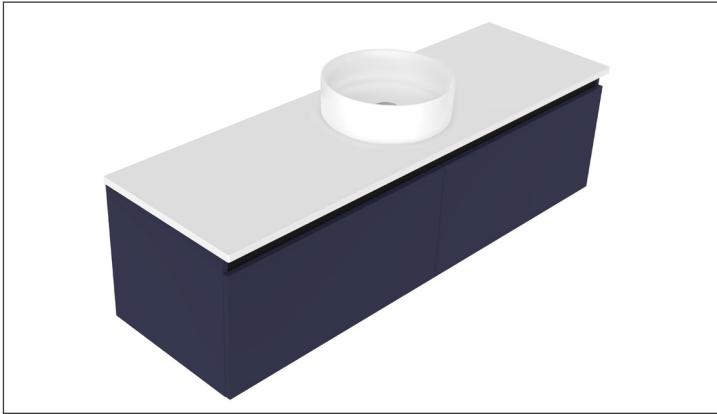

SPECIFICATION SHEET

Oxley Luxe 1500 2-Drawer Single Basin Wall Hung Vanity

Features

- 2-Drawer Wall Hung Vanity - *Colour options below*
- Full Extension Soft Close Drawers with Extrusions - *Extrusion upgrade options available*
- Dimensions: H420 x W1500 x D465
- Slab Top Options:
20mm StoneCast Top or Quartz Slab Top

*Note: Vessel basins are purchased separately.
Visit www.newtech.co.nz for the full range of vessel basin options.*

Cabinet Options

Seafoam
4470SF

Iceberg
4470IB

Snow White
4470SW

Cherry Blossom
4470CB

Slate Grey
4470SG

Dusk Grey
4470DK

Indigo
4470IN

Matte Black
4470MB

StoneCast Slab Top Options

Gloss White
SC

Matte White
SCMW

Quartz Slab Top Options

Midnight Stone
MS