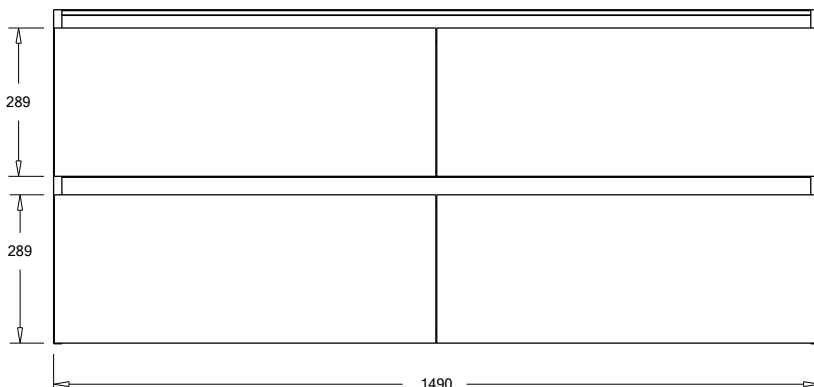

Midnight Stone
MS

Himalaya
HY

Note: To order a Slab Top, add the Slab Top code to the cabinet code

Technical Details

Note: All measurements shown are in millimetres. Sizes are nominal.

Note: Full Drawer Box on Right Hand Side

TOP VIEW

FRONT VIEW

SIDE VIEW