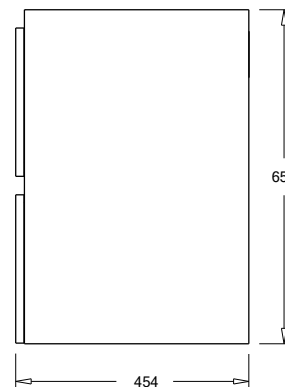

SPECIFICATION SHEET

Oxley Luxe 1500 4-Drawer Left Offset Basin Wall Hung Vanity

Features

- 4-Drawer Wall Hung Vanity - Colour options below
- Full Extension Soft Close Drawers with Extrusions - Extrusion upgrade options available
- Dimensions: H670 x W1500 x D465
- Slab Top Options:
20mm StoneCast Top or Quartz Slab Top

Midnight Stone
MS

Himalaya
HY

Note: To order a Slab Top, add the Slab Top code to the cabinet code

Technical Details

Note: All measurements shown are in millimetres. Sizes are nominal.

Note: Full Drawer Box on Right Hand Side

TOP VIEW

FRONT VIEW

SIDE VIEW