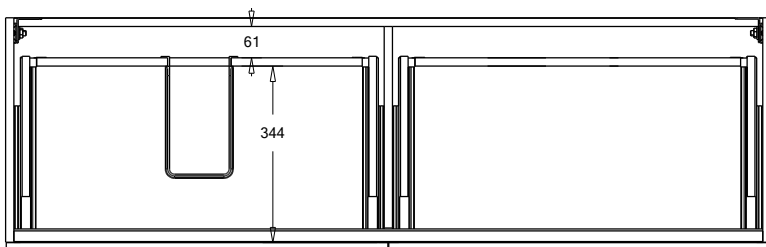

Midnight Stone
MS

Himalaya
HY

Note: To order a Slab Top, add the Slab Top code to the cabinet code

Technical Details

Note: All measurements shown are in millimetres. Sizes are nominal.

Note: Full Drawer Box on Right Hand Side

TOP VIEW

FRONT VIEW

SIDE VIEW