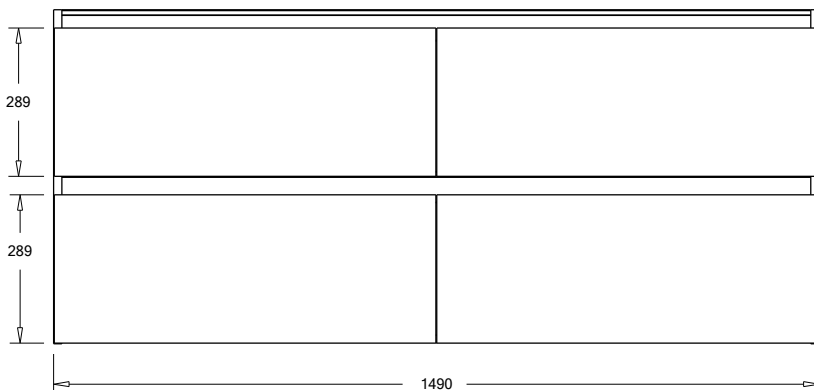

### Technical Details

*Note: All measurements shown are in millimetres. Sizes are nominal.*

*Note: Full Drawer Box on Left Hand Side*

TOP VIEW

FRONT VIEW

SIDE VIEW