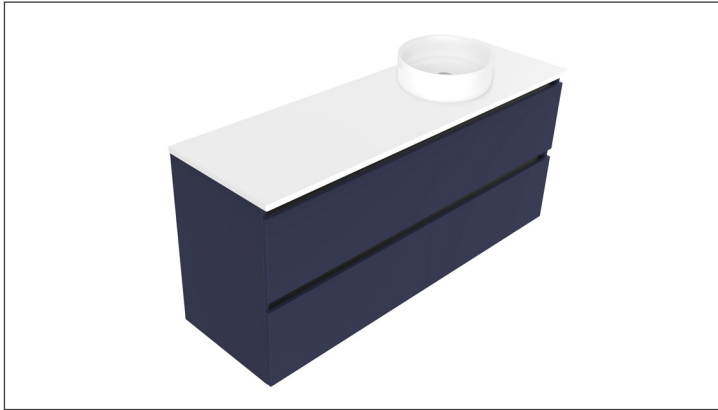

## Oxley Luxe 1500 4-Drawer Right Offset Basin Wall Hung Vanity

### Features

- 4-Drawer Wall Hung Vanity - Colour options below
- Full Extension Soft Close Drawers with Extrusions - Extrusion upgrade options available
- Dimensions: H670 x W1500 x D465
- Slab Top Options:  
20mm StoneCast Top or Quartz Slab Top