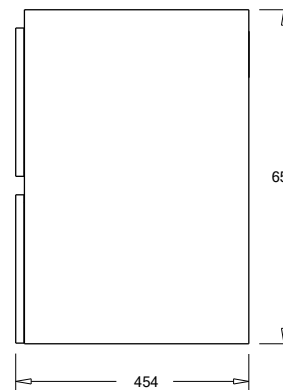

### Technical Details

*Note: All measurements shown are in millimetres. Sizes are nominal.*

*Note: Full Drawer Box on Left Hand Side*

TOP VIEW

FRONT VIEW

SIDE VIEW