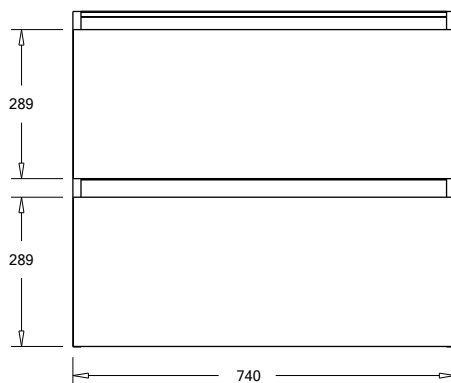

Himalaya
HY

Note: To order a Slab Top, add the Slab Top code to the cabinet code

Technical Details

Note: All measurements shown are in millimetres. Sizes are nominal.

TOP VIEW

FRONT VIEW

SIDE VIEW