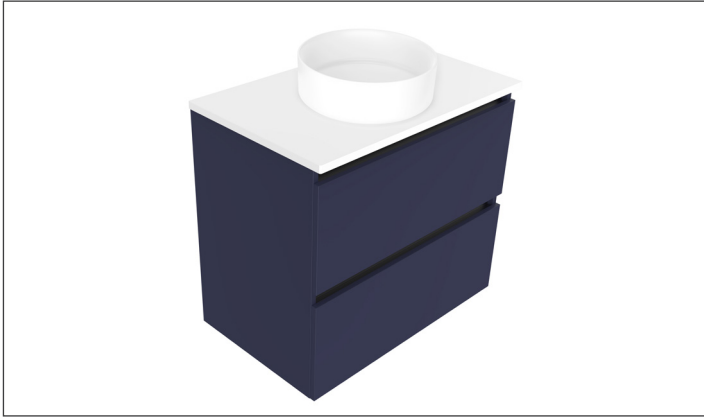

SPECIFICATION SHEET

Oxley Luxe 750 2-Drawer Wall Hung Vanity

Features

- 2-Drawer Wall Hung Vanity - Colour options below
- Full Extension Soft Close Drawers with Extrusions - Extrusion upgrade options available
- Dimensions: H670 x W750 x D465
- Slab Top Options:
20mm StoneCast Top or Quartz Slab Top

*Note: Vessel basins are purchased separately.
Visit www.newtech.co.nz for the full range of vessel basin options.*

Cabinet Options

Seafoam
4476SF

Iceberg
4476IB

Snow White
4476SW

Cherry Blossom
4476CB

Slate Grey
4476SG

Dusk Grey
4476DK

Indigo
4476IN

Matte Black
4476MB

StoneCast Slab Top Options

Gloss White
SC

Matte White
SCMW

Quartz Slab Top Options

Midnight Stone
MS