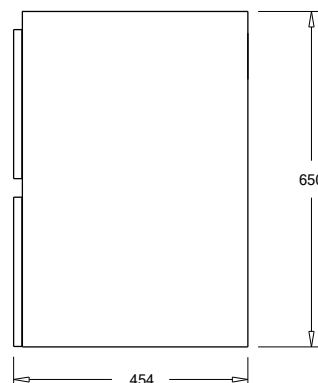

SPECIFICATION SHEET

Oxley Luxe 750 2-Drawer Wall Hung Vanity

Features

- 2-Drawer Wall Hung Vanity - Colour options below
- Full Extension Soft Close Drawers with Extrusions - Extrusion upgrade options available
- Dimensions: H670 x W750 x D465
- Slab Top Options:
20mm StoneCast Top or Quartz Slab Top

Himalaya
HY

Note: To order a Slab Top, add the Slab Top code to the cabinet code

Technical Details

Note: All measurements shown are in millimetres. Sizes are nominal.

TOP VIEW

FRONT VIEW

SIDE VIEW