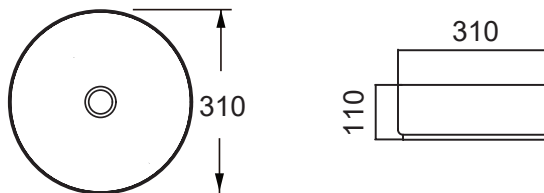

Quarto Round 310mm

H110 x W310

Gloss White - Code: 7331

Matte Black - Code: 7331B

SELECT YOUR TAP HOLE POSITION (Basin Wastes pre-drilled in Quartz Options)

NTH No Tap Holes

LTH Left Tap Holes

RTH Right Tap Holes