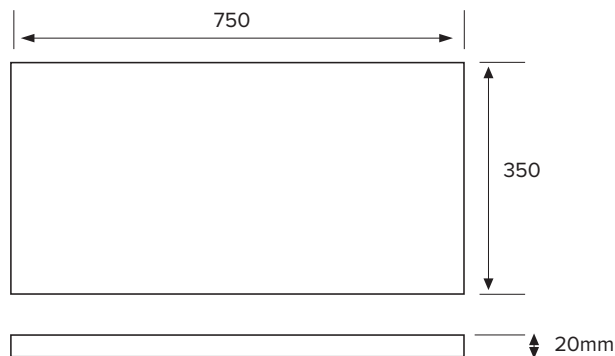

SPECIFICATION SHEET

Slab Top Options

StoneCast Slab Top 750

W750 x D350 x H20

Gloss White - Code: SC

Matte White - Code: SCMW

Quartz Slab Top 750

W750 x D350 x H20

Midnight Stone - Code: MS