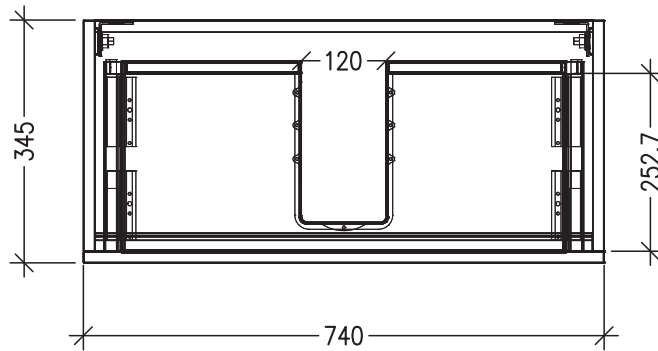

SPECIFICATION SHEET

Oxley Luxe Slim 750 1-Drawer Wall Hung Vanity

Features

- 1-Drawer Wall Hung Vanity with Slab Top
- Multiple Slab Top Options Available
- Full Extension Soft Close Drawer with Extrusion - *Extrusion upgrade options available*
- Dimensions: H420 x W750 x D350

Note: Vessel basins are purchased separately.
Limited tap hole positions & vessel basin options.

Technical Details

Note: All measurements shown are in millimetres. Sizes are nominal.

IMPORTANT

For installation, please ensure cabinet is fixed through middle division brackets into solid fixings.

TOP VIEW

FRONT VIEW

SIDE VIEW

SPECIFICATION SHEET

Slab Top Options

StoneCast Slab Top 750

W750 x D350 x H20

Gloss White - Code: SC

W750 x D350 x H20

Sierra - Code: SIER

Sierra

Vessel Basin Options

Note: The Quarto Round 310 basins are the only compatible options available for the Slim Vanities

Quarto Round 310mm

H110 x W310

Gloss White - Code: 7331