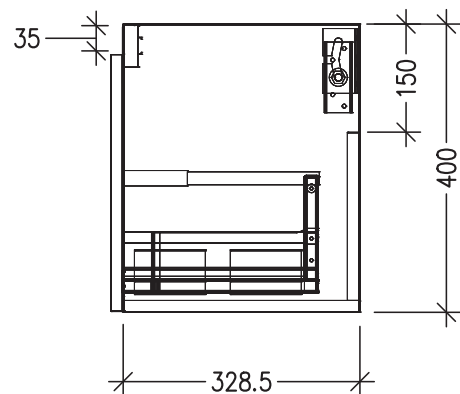

SPECIFICATION SHEET

Oxley Luxe Slim 750 1-Drawer Wall Hung Vanity

Features

- 1-Drawer Wall Hung Vanity with Slab Top
- Multiple Slab Top Options Available
- Full Extension Soft Close Drawer with Extrusion - *Extrusion upgrade options available*
- Dimensions: H420 x W750 x D350

Note: Vessel basins are purchased separately.
Limited tap hole positions & vessel basin options.

Technical Details

Note: All measurements shown are in millimetres. Sizes are nominal.

IMPORTANT

For installation, please ensure cabinet is fixed through middle division brackets into solid fixings.

TOP VIEW

FRONT VIEW

SIDE VIEW

SPECIFICATION SHEET

Slab Top Options

StoneCast Slab Top 750

W750 x D350 x H20

Gloss White - Code: SC

W750 x D350 x H20

Sierra - Code: SIER

Sierra

Vessel Basin Options

Note: The Quarto Round 310 basins are the only compatible options available for the Slim Vanities

Quarto Round 310mm

H110 x W310

Gloss White - Code: 7331