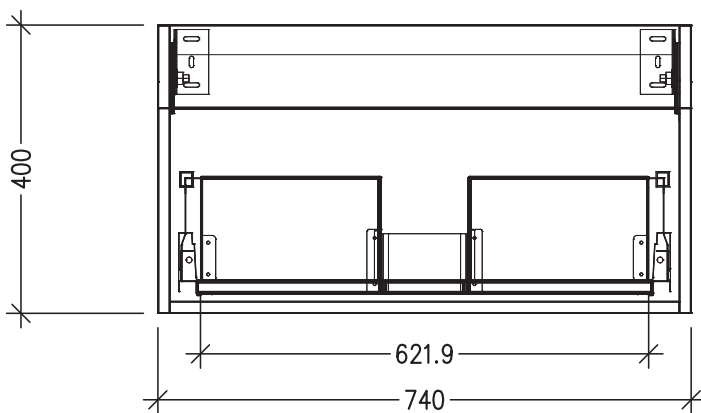

SPECIFICATION SHEET

Oxley Luxe Slim 750 1-Drawer Wall Hung Vanity

Features

- 1-Drawer Wall Hung Vanity with Slab Top
- Multiple Slab Top Options Available
- Full Extension Soft Close Drawer with Extrusion - *Extrusion upgrade options available*
- Dimensions: H420 x W750 x D350

Note: Vessel basins are purchased separately.
Limited tap hole positions & vessel basin options.

Technical Details

Note: All measurements shown are in millimetres. Sizes are nominal.

IMPORTANT

For installation, please ensure cabinet is fixed through middle division brackets into solid fixings.

TOP VIEW

FRONT VIEW

SIDE VIEW

SPECIFICATION SHEET

Slab Top Options

StoneCast Slab Top 750

W750 x D350 x H20

Gloss White - Code: SC

W750 x D350 x H20

Sierra - Code: SIER

Sierra

Vessel Basin Options

Note: The Quarto Round 310 basins are the only compatible options available for the Slim Vanities

Quarto Round 310mm

H110 x W310

Gloss White - Code: 7331