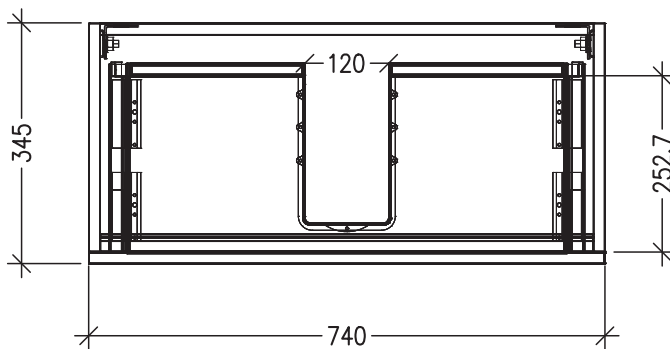

SPECIFICATION SHEET

Oxley Luxe Slim 750 2-Drawer Wall Hung Vanity

Features

- 2-Drawer Wall Hung Vanity with Slab Top
- Multiple Slab Top Options Available
- Full Extension Soft Close Drawers with Extrusion - *Extrusion upgrade options available*
- Dimensions: H670 x W750 x D350

Note: Vessel basins are purchased separately.
Limited tap hole positions & vessel basin options.

Technical Details

Note: All measurements shown are in millimetres. Sizes are nominal.

TOP VIEW

FRONT VIEW

SIDE VIEW

IMPORTANT

For installation, please ensure cabinet is fixed through middle division brackets into solid fixings.

SPECIFICATION SHEET

Slab Top Options

StoneCast Slab Top 750

W750 x D350 x H20

Gloss White - Code: SC

W750 x D350 x H20

Sierra - Code: SIER

Sierra

Vessel Basin Options

Note: The Quarto Round 310 basins are the only compatible options available for the Slim Vanities

Quarto Round 310mm

H110 x W310

Gloss White - Code: 7331