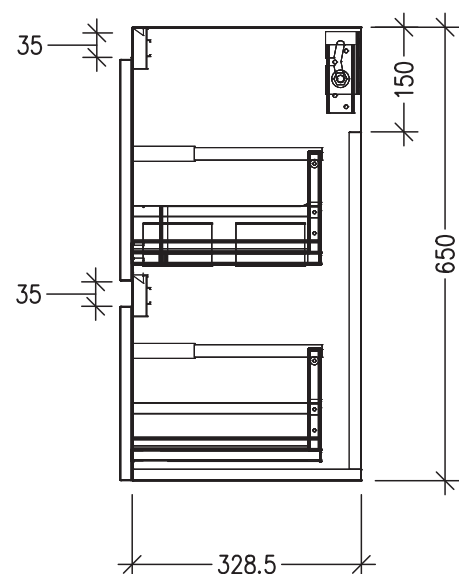

SPECIFICATION SHEET

Oxley Luxe Slim 750 2-Drawer Wall Hung Vanity

Features

- 2-Drawer Wall Hung Vanity with Slab Top
- Multiple Slab Top Options Available
- Full Extension Soft Close Drawers with Extrusion - *Extrusion upgrade options available*
- Dimensions: H670 x W750 x D350

Note: Vessel basins are purchased separately.
Limited tap hole positions & vessel basin options.

Technical Details

Note: All measurements shown are in millimetres. Sizes are nominal.

TOP VIEW

FRONT VIEW

SIDE VIEW

IMPORTANT

For installation, please ensure cabinet is fixed through middle division brackets into solid fixings.

SPECIFICATION SHEET

Slab Top Options

StoneCast Slab Top 750

W750 x D350 x H20

Gloss White - Code: SC

W750 x D350 x H20

Sierra - Code: SIER

Sierra

Vessel Basin Options

Note: The Quarto Round 310 basins are the only compatible options available for the Slim Vanities

Quarto Round 310mm

H110 x W310

Gloss White - Code: 7331