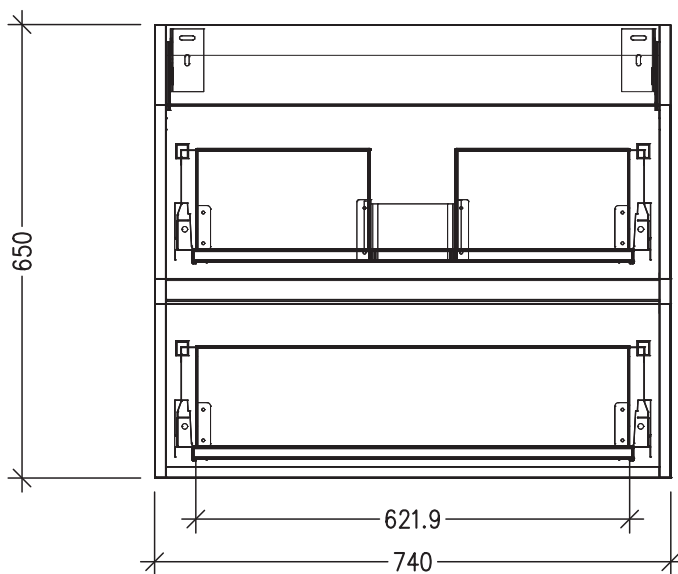

SPECIFICATION SHEET

Oxley Luxe Slim 750 2-Drawer Wall Hung Vanity

Features

- 2-Drawer Wall Hung Vanity with Slab Top
- Multiple Slab Top Options Available
- Full Extension Soft Close Drawers with Extrusion - *Extrusion upgrade options available*
- Dimensions: H670 x W750 x D350

Note: Vessel basins are purchased separately.
Limited tap hole positions & vessel basin options.

Technical Details

Note: All measurements shown are in millimetres. Sizes are nominal.

TOP VIEW

FRONT VIEW

SIDE VIEW

IMPORTANT

For installation, please ensure cabinet is fixed through middle division brackets into solid fixings.

SPECIFICATION SHEET

Slab Top Options

StoneCast Slab Top 750

W750 x D350 x H20

Gloss White - Code: SC

W750 x D350 x H20

Sierra - Code: SIER

Sierra

Vessel Basin Options

Note: The Quarto Round 310 basins are the only compatible options available for the Slim Vanities

Quarto Round 310mm

H110 x W310

Gloss White - Code: 7331