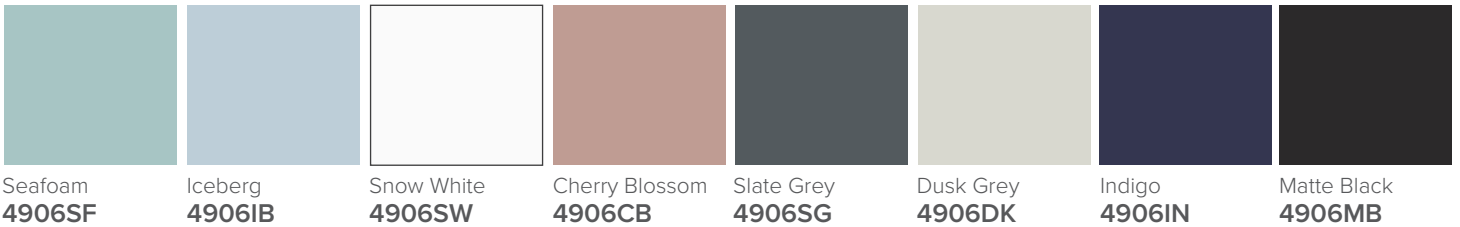

Cabinet Options