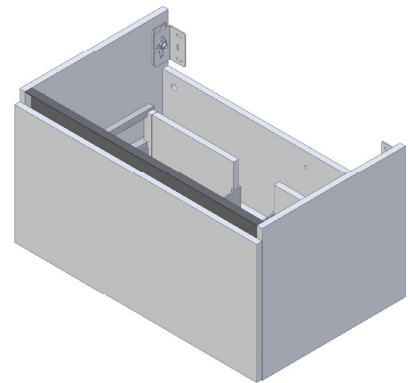

SPECIFICATION SHEET

Porscha 750 1-Drawer Wall Hung Vanity

Features

- 1-Drawer Wall Hung Vanity - Colour options below
- StoneCast 20mm Via Basin [Standard] - Upgrade options available
- Full Extension Soft Close Drawer with Extrusion - Extrusion upgrade options available
- Designer Drawer Front - Four Drawer Front options
- Dimensions: H420 x W750 x D465

Cabinet Options

Technical Details

Note: All measurements shown are in millimetres. Sizes are nominal.

TOP VIEW

FRONT VIEW

SIDE VIEW

SPECIFICATION SHEET

Porscha Designer Drawer Fronts

BARNESLEY
18mm Inset Frame
Code: BL

PRESTON
60mm Inset Frame
Code: PT

TURNBERRY
Ripple Design Panel
Code: TB

NEWPORT
V-Groove Panels
Code: NP

Seafoam

Iceberg

Snow White

Cherry Blossom

Slate Grey

Dusk Grey

Indigo

Matte Black

SPECIFICATION SHEET

750mm Basin Options

Via

StoneCast with overflow
Gloss White - VIA
Matte White - VIAMW