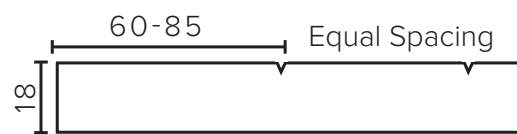

BARNESLEY
18mm Inset Frame
Code: BL

PRESTON
60mm Inset Frame
Code: PT

TURNBERRY
Ripple Design Panel
Code: TB

NEWPORT
V-Groove Panels
Code: NP

Seafoam

Iceberg

Snow White

Cherry Blossom

Slate Grey

Dusk Grey

Indigo

Matte Black

SPECIFICATION SHEET

750mm Basin Options

Via

StoneCast with overflow
Gloss White - VIA
Matte White - VIAMW