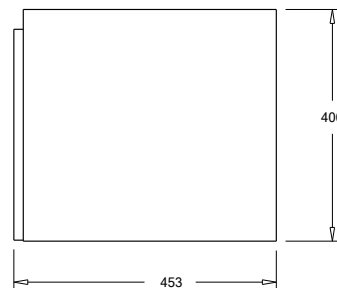

SPECIFICATION SHEET

Porscha 750 1-Drawer Wall Hung Vanity

Features

- 1-Drawer Wall Hung Vanity - Colour options below
- StoneCast 20mm Via Basin [Standard] - Upgrade options available
- Full Extension Soft Close Drawer with Extrusion - Extrusion upgrade options available
- Designer Drawer Front - Four Drawer Front options
- Dimensions: H420 x W750 x D465

Cabinet Options

Technical Details

Note: All measurements shown are in millimetres. Sizes are nominal.

TOP VIEW

FRONT VIEW

SIDE VIEW

SPECIFICATION SHEET

Porscha Designer Drawer Fronts

BARNESLEY
18mm Inset Frame
Code: BL

PRESTON
60mm Inset Frame
Code: PT

TURNBERRY
Ripple Design Panel
Code: TB

NEWPORT
V-Groove Panels
Code: NP

Seafoam

Iceberg

Snow White

Cherry Blossom

W750 x D460 x H20

Clasico

Vitreous China with overflow
Gloss White - VC

W760 x D465 x H20