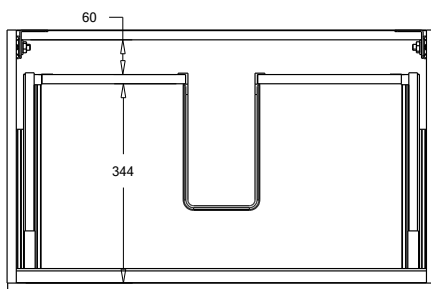

SPECIFICATION SHEET

Porscha 750 1-Drawer Wall Hung Vanity

Features

- 1-Drawer Wall Hung Vanity - Colour options below
- StoneCast 20mm Via Basin [Standard] - Upgrade options available
- Full Extension Soft Close Drawer with Extrusion - Extrusion upgrade options available
- Designer Drawer Front - Four Drawer Front options
- Dimensions: H420 x W750 x D465

Cabinet Options

Technical Details

Note: All measurements shown are in millimetres. Sizes are nominal.

TOP VIEW

FRONT VIEW

SIDE VIEW

SPECIFICATION SHEET

Porscha Designer Drawer Fronts

BARNESLEY
18mm Inset Frame
Code: BL

PRESTON
60mm Inset Frame
Code: PT

TURNBERRY
Ripple Design Panel
Code: TB

NEWPORT
V-Groove Panels
Code: NP

Seafoam

Iceberg

Snow White

Cherry Blossom

W750 x D460 x H20

Clasico

Vitreous China with overflow
Gloss White - VC

W760 x D465 x H20