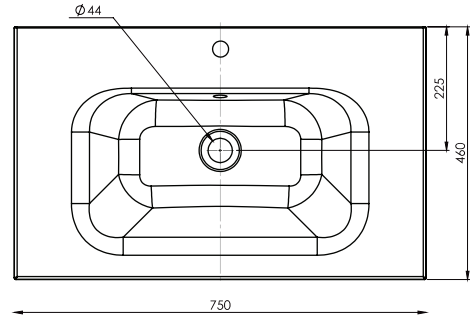

Cabinet Options

Technical Details

Note: All measurements shown are in millimetres. Sizes are nominal.

TOP VIEW

FRONT VIEW

SIDE VIEW

SPECIFICATION SHEET

Porscha Designer Drawer Fronts

BARNESLEY
18mm Inset Frame
Code: BL

PRESTON
60mm Inset Frame
Code: PT

TURNBERRY
Ripple Design Panel
Code: TB

NEWPORT
V-Groove Panels
Code: NP

Seafoam

Iceberg

Snow White

Cherry Blossom

Slate Grey

Dusk Grey

Indigo

Matte Black

SPECIFICATION SHEET

750mm Basin Options

Via

StoneCast with overflow
Gloss White - VIA
Matte White - VIAMW

W750 x D460 x H20

Clasico

Vitreous China with overflow
Gloss White - VC

W760 x D465 x H20