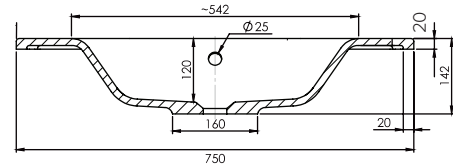

Cabinet Options

Technical Details

Note: All measurements shown are in millimetres. Sizes are nominal.

TOP VIEW

FRONT VIEW

SIDE VIEW

SPECIFICATION SHEET

Porscha Designer Drawer Fronts

BARNESLEY
18mm Inset Frame
Code: BL

PRESTON
60mm Inset Frame
Code: PT

TURNBERRY
Ripple Design Panel
Code: TB

NEWPORT
V-Groove Panels
Code: NP

Seafoam

Iceberg

Snow White

Cherry Blossom

Slate Grey

Dusk Grey

Indigo

Matte Black

SPECIFICATION SHEET

750mm Basin Options

Via

StoneCast with overflow
Gloss White - VIA
Matte White - VIAMW

W750 x D460 x H20

Clasico

Vitreous China with overflow
Gloss White - VC

W760 x D465 x H20