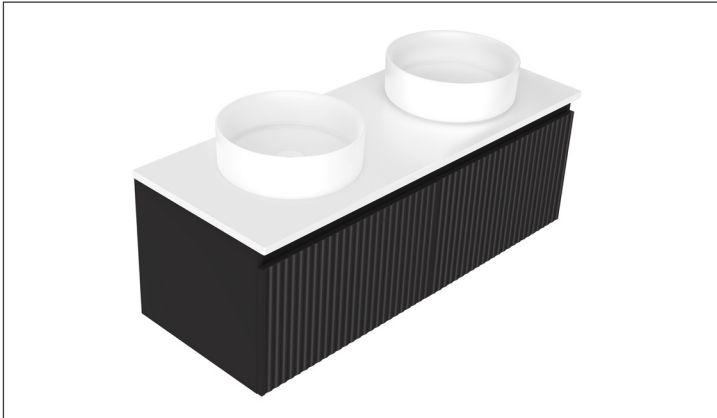

SPECIFICATION SHEET

Porscha Luxe 1200 2-Drawer Double Basin Wall Hung Vanity

Features

- 2-Drawer Wall Hung Vanity - *Colour options below*
- Full Extension Soft Close Drawers with Extrusions - *Extrusion upgrade options available*
- Designer Drawer Fronts - *Four Drawer Front options*
- Dimensions: H420 x W1200 x D465
- Slab Top Options:
20mm StoneCast Top or Quartz Slab Top

*Note: Vessel basins are purchased separately.
Visit www.newtech.co.nz for the full range of vessel basin options.*

Cabinet Options

Seafoam
4574SF

Iceberg
4574IB

Snow White
4574SW

Cherry Blossom
4574CB

Slate Grey
4574SG

Dusk Grey
4574DK

Indigo
4574IN

Matte Black
4574MB

StoneCast Slab Top Options

Gloss White
SC

Matte White
SCMW

Quartz Slab Top Options

Midnight Stone
MS