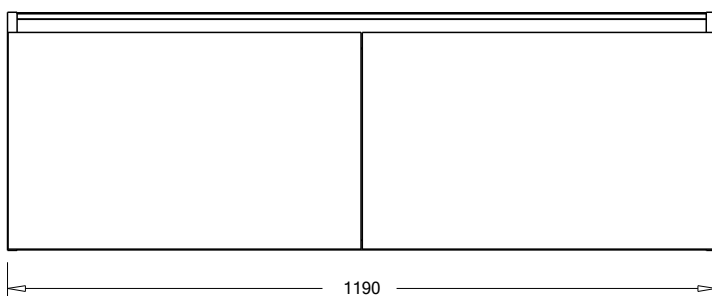

SPECIFICATION SHEET

Porscha Luxe 1200 2-Drawer Double Basin Wall Hung Vanity

Features

- 2-Drawer Wall Hung Vanity - *Colour options below*
- Full Extension Soft Close Drawers with Extrusions - *Extrusion upgrade options available*
- Designer Drawer Fronts - *Four Drawer Front options*
- Dimensions: H420 x W1200 x D465
- Slab Top Options:
20mm StoneCast Top or Quartz Slab Top

Himalaya
HY

Note: To order a Slab Top, add the Slab Top code to the cabinet code

Technical Details

Note: All measurements shown are in millimetres. Sizes are nominal.

TOP VIEW

FRONT VIEW

SIDE VIEW