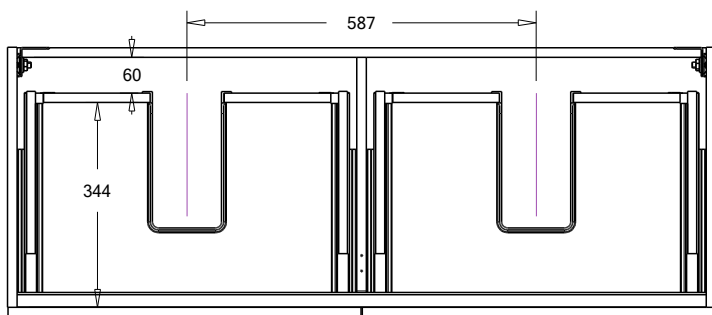

SPECIFICATION SHEET

Porscha Luxe 1200 2-Drawer Double Basin Wall Hung Vanity

Features

- 2-Drawer Wall Hung Vanity - *Colour options below*
- Full Extension Soft Close Drawers with Extrusions - *Extrusion upgrade options available*
- Designer Drawer Fronts - *Four Drawer Front options*
- Dimensions: H420 x W1200 x D465
- Slab Top Options:
20mm StoneCast Top or Quartz Slab Top

Himalaya
HY

Note: To order a Slab Top, add the Slab Top code to the cabinet code

Technical Details

Note: All measurements shown are in millimetres. Sizes are nominal.

TOP VIEW

FRONT VIEW

SIDE VIEW