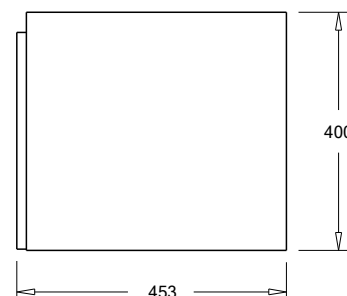

SPECIFICATION SHEET

Porscha Luxe 1200 2-Drawer Double Basin Wall Hung Vanity

Features

- 2-Drawer Wall Hung Vanity - *Colour options below*
- Full Extension Soft Close Drawers with Extrusions - *Extrusion upgrade options available*
- Designer Drawer Fronts - *Four Drawer Front options*
- Dimensions: H420 x W1200 x D465
- Slab Top Options:
20mm StoneCast Top or Quartz Slab Top

Himalaya
HY

Note: To order a Slab Top, add the Slab Top code to the cabinet code

Technical Details

Note: All measurements shown are in millimetres. Sizes are nominal.

TOP VIEW

FRONT VIEW

SIDE VIEW