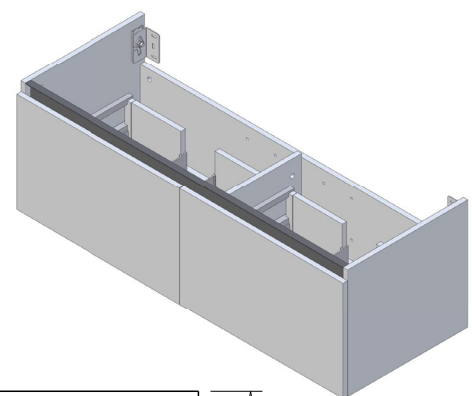

SPECIFICATION SHEET

Porscha Luxe 1200 2-Drawer Double Basin Wall Hung Vanity

Features

- 2-Drawer Wall Hung Vanity - *Colour options below*
- Full Extension Soft Close Drawers with Extrusions - *Extrusion upgrade options available*
- Designer Drawer Fronts - *Four Drawer Front options*
- Dimensions: H420 x W1200 x D465
- Slab Top Options:
20mm StoneCast Top or Quartz Slab Top

Himalaya
HY

Note: To order a Slab Top, add the Slab Top code to the cabinet code

Technical Details

Note: All measurements shown are in millimetres. Sizes are nominal.

TOP VIEW

FRONT VIEW

SIDE VIEW