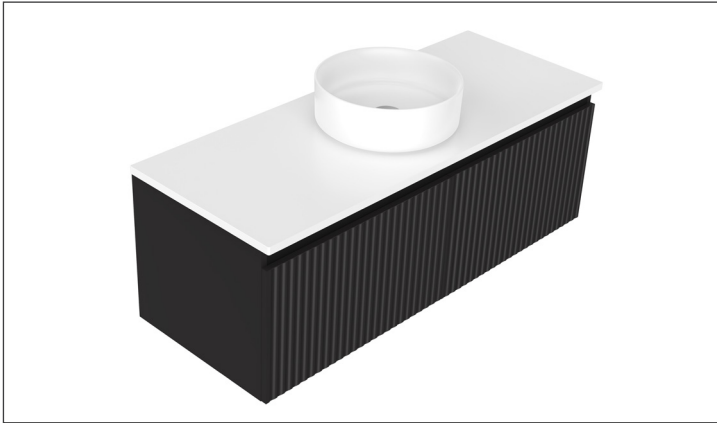

## Porscha Luxe 1200 2-Drawer Single Basin Wall Hung Vanity