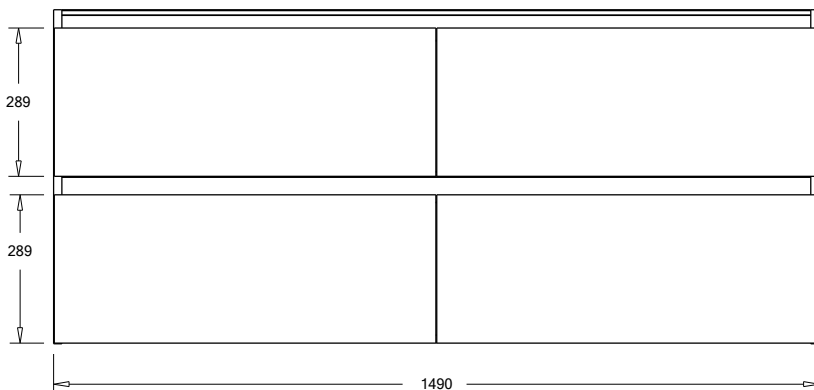

SPECIFICATION SHEET

Porscha Luxe 1500 4-Drawer Right Offset Basin Wall Hung Vanity

Features

- 4-Drawer Wall Hung Vanity - *Colour options below*
- Full Extension Soft Close Drawers with Extrusions - *Extrusion upgrade options available*
- Designer Drawer Fronts - *Four Drawer Front options*
- Dimensions: H670 x W1500 x D465
- Slab Top Options:
  20mm StoneCast Top or Quartz Slab Top

*Note: Vessel basins are purchased separately.
Visit www.newtech.co.nz for the full range of vessel basin options.*

Cabinet Options

Seafoam
4594RSF

Iceberg
4594RIB

Snow White
4594RSW

Cherry Blossom
4594RCB

Slate Grey
4594RSG

Dusk Grey
4594RDK

Indigo
4594RIN

Matte Black
4594RMB

StoneCast Slab Top Options

Gloss White
SC

Matte White
SCMW

Quartz Slab Top Options

Midnight Stone
MS

Himalaya
HY

Note: To order a Slab Top, add the Slab Top code to the cabinet code

Technical Details

Note: All measurements shown are in millimetres. Sizes are nominal.

Note: Full Drawer Box on Left Hand Side

TOP VIEW

FRONT VIEW

SIDE VIEW