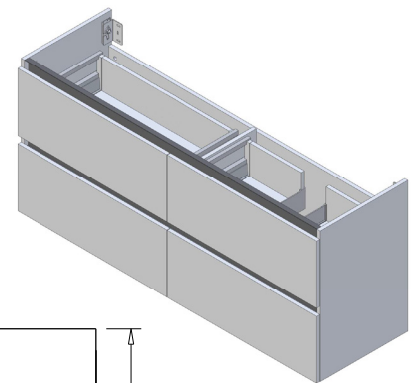

Midnight Stone
MS

Himalaya
HY

Note: To order a Slab Top, add the Slab Top code to the cabinet code

Technical Details

Note: All measurements shown are in millimetres. Sizes are nominal.

Note: Full Drawer Box on Left Hand Side

TOP VIEW

FRONT VIEW

SIDE VIEW

SPECIFICATION SHEET

Porscha Designer Drawer Fronts

BARNSLEY
18mm Inset Frame
Code: BL

PRESTON
60mm Inset Frame
Code: PT

TURNBERRY
Ripple Design Panel
Code: TB