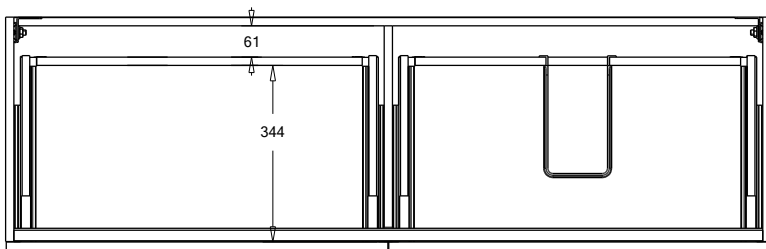

Midnight Stone
MS

Himalaya
HY

Note: To order a Slab Top, add the Slab Top code to the cabinet code

Technical Details

Note: All measurements shown are in millimetres. Sizes are nominal.

Note: Full Drawer Box on Left Hand Side