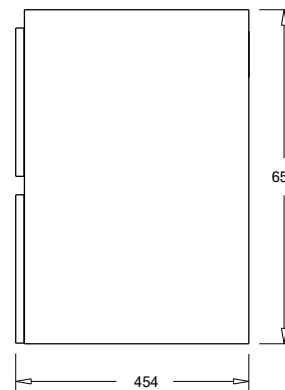

SPECIFICATION SHEET

Porscha Luxe 1500 4-Drawer Right Offset Basin Wall Hung Vanity

Features

- 4-Drawer Wall Hung Vanity - *Colour options below*
- Full Extension Soft Close Drawers with Extrusions - *Extrusion upgrade options available*
- Designer Drawer Fronts - *Four Drawer Front options*
- Dimensions: H670 x W1500 x D465
- Slab Top Options:
20mm StoneCast Top or Quartz Slab Top

Midnight Stone
MS

Himalaya
HY

Note: To order a Slab Top, add the Slab Top code to the cabinet code

Technical Details

Note: All measurements shown are in millimetres. Sizes are nominal.

Note: Full Drawer Box on Left Hand Side

TOP VIEW

FRONT VIEW

SIDE VIEW

SPECIFICATION SHEET

Porscha Designer Drawer Fronts

BARNSLEY
18mm Inset Frame
Code: BL

PRESTON
60mm Inset Frame
Code: PT

TURNBERRY
Ripple Design Panel
Code: TB