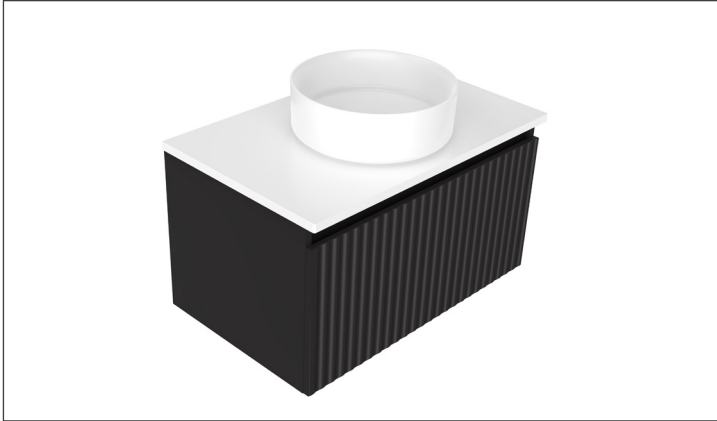

### Features

- 1-Drawer Wall Hung Vanity - *Colour options below*
- Full Extension Soft Close Drawer with Extrusion - *Extrusion upgrade options available*
- Designer Drawer Front - *Four Drawer Front options*
- Dimensions: H420 x W750 x D465
- Slab Top Options:  
20mm StoneCast Top or Quartz Slab Top