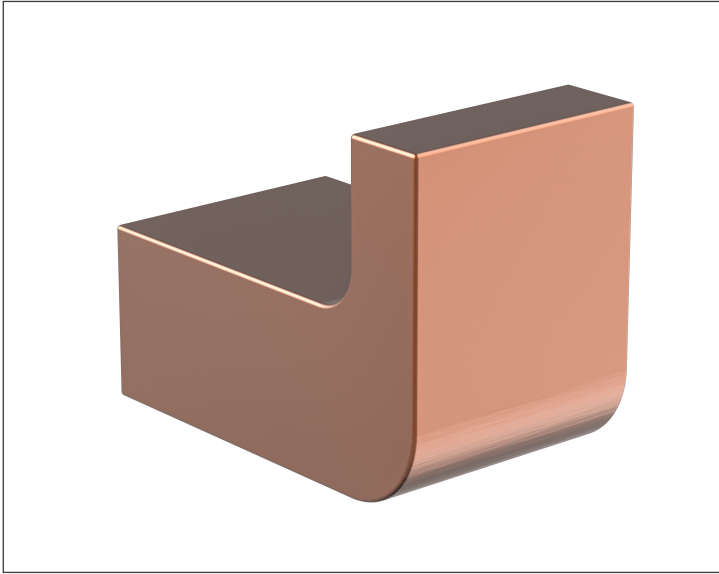

SPECIFICATION SHEET

Quadro Robe Hook

Features

- Colours: Chrome, Matte Black, Brushed Nickel, Gunmetal, Brushed Brass, Brushed Copper and Matte White
- Dimensions: W30 x H39 x D50

Colour Options with Code

Chrome
9222

Matte Black
9222B

Brushed Nickel
9222NK

Gunmetal
9222GM

Brushed Brass
9222BB

Brushed Copper
9222CP

Matte White
9222MW

Technical Details