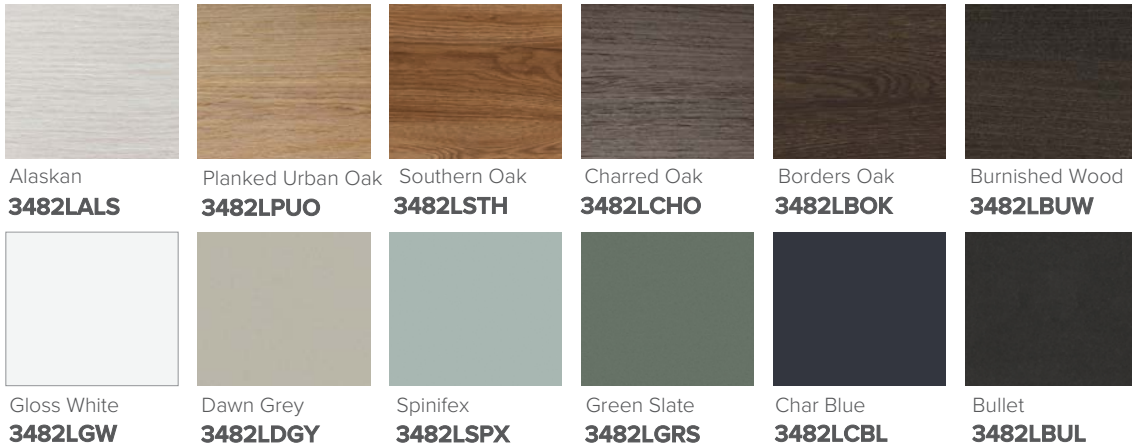

SPECIFICATION SHEET

Qube 1200 Wall Vanity, 2 Door, 1 Drawer, Left Offset Basin only

Features

- Wall Hung
- 2 Door, 1 Drawer
- Left Offset Basin
- Laminate Woodgrain & Solid Colours on MR Board
- Dimensions: H420 x W1200 x D465

Colour Options with Code

Technical Details

Note: All measurements shown are in millimetres. Sizes are nominal.

SPECIFICATION SHEET

1200mm Offset Basin Options

Via Left Offset

StoneCast with overflow

Left Offset Basin

Gloss White - VIA

Matte White - VIAMW

W1210 x D460 x H20