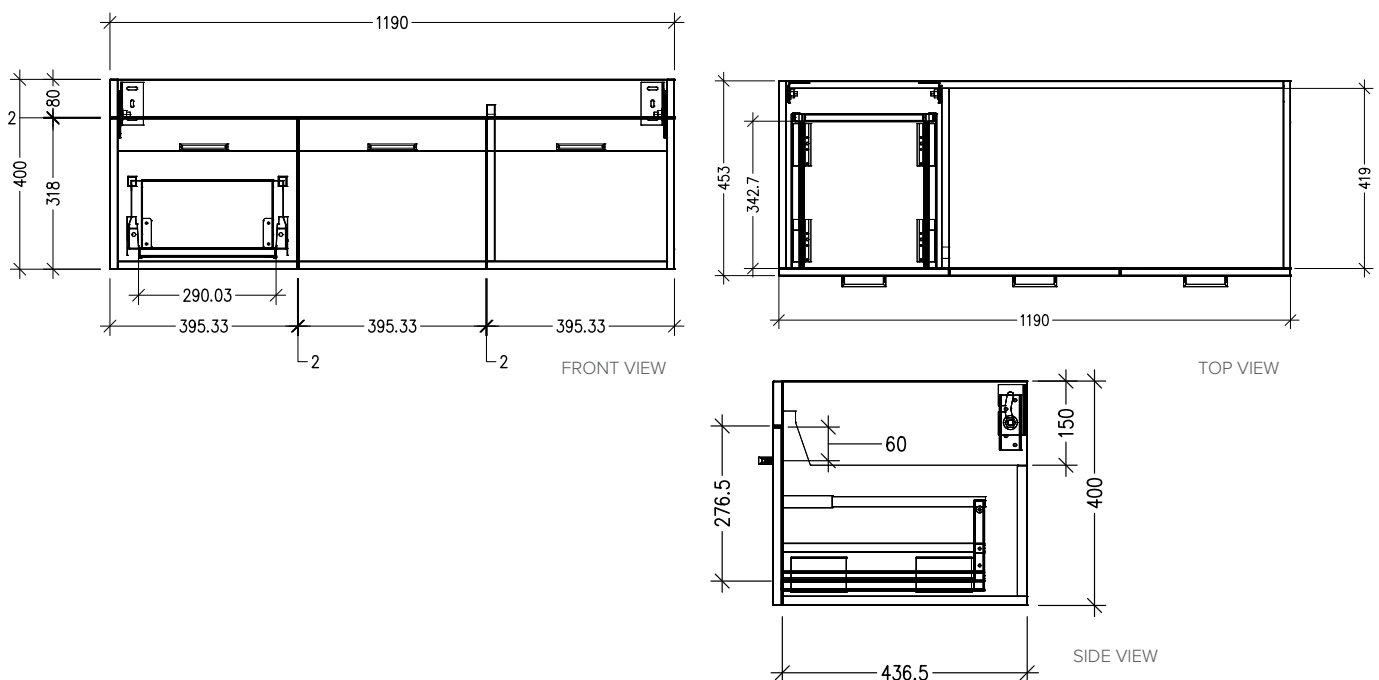

SPECIFICATION SHEET

Qube 1200 Wall Vanity, 2 Door, 1 Drawer, Left Offset Basin only

Features

- Wall Hung
- 2 Door, 1 Drawer
- Left Offset Basin
- Laminate Woodgrain & Solid Colours on MR Board
- Dimensions: H420 x W1200 x D465

Colour Options with Code

Technical Details

Note: All measurements shown are in millimetres. Sizes are nominal.

SPECIFICATION SHEET

1200mm Offset Basin Options

Via Left Offset

StoneCast with overflow

Left Offset Basin

Gloss White - VIA

Matte White - VIAMW

W1210 x D460 x H20