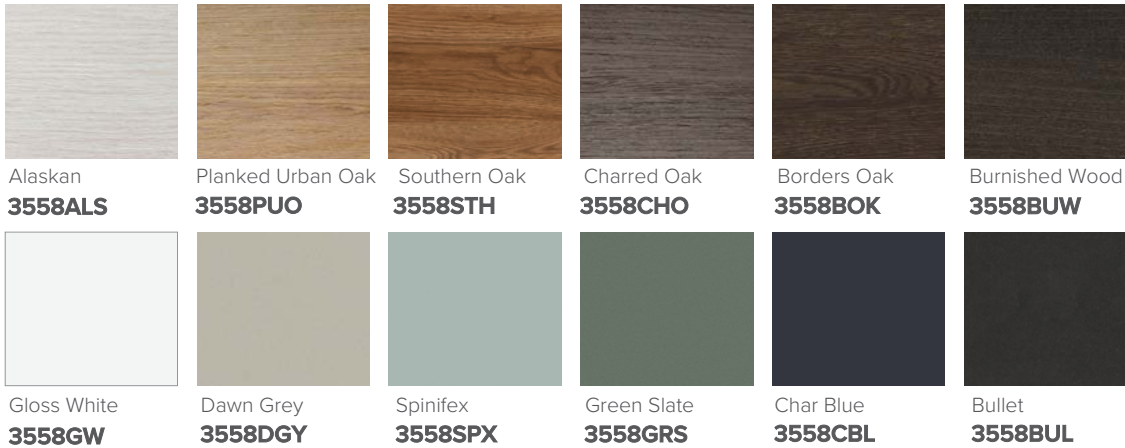

SPECIFICATION SHEET

Qube 600mm 2 Door Wall Vanity

Features

- Wall Hung
- 2 Doors
- Single Basin
- Laminate Woodgrain & Solid Colours on MR Boards
- Dimensions: H420 x W600 x D465

Colour Options with Code

Technical Details

Note: All measurements shown are in millimetres. Sizes are nominal.

SPECIFICATION SHEET

600mm Basin Options

Via

StoneCast with overflow
Gloss White - VIA
Matte White - VIAMW

W610 x D460 x H20

Ponti

StoneCast with overflow
Gloss White - PO

W604 x D460 x H50

Clasico

Vitreous China with overflow
Gloss White - VC

W600 x D465 x H20

SPECIFICATION SHEET

600mm Basin Options

Vercelli

Vitreous China with overflow
Gloss White - VE