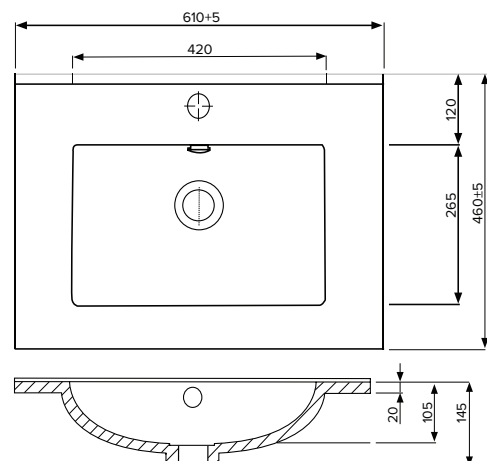

SPECIFICATION SHEET

Qube 600mm 2 Door Wall Vanity

Features

- Wall Hung
- 2 Doors
- Single Basin
- Laminate Woodgrain & Solid Colours on MR Boards
- Dimensions: H420 x W600 x D465

Colour Options with Code

Technical Details

Note: All measurements shown are in millimetres. Sizes are nominal.

SPECIFICATION SHEET

600mm Basin Options

Via

StoneCast with overflow
Gloss White - VIA
Matte White - VIAMW

W610 x D460 x H20

Ponti

StoneCast with overflow
Gloss White - PO

W604 x D460 x H50

Clasico

Vitreous China with overflow
Gloss White - VC

W600 x D465 x H20

SPECIFICATION SHEET

600mm Basin Options

Vercelli

Vitreous China with overflow
Gloss White - VE

W625 x D465 x H115