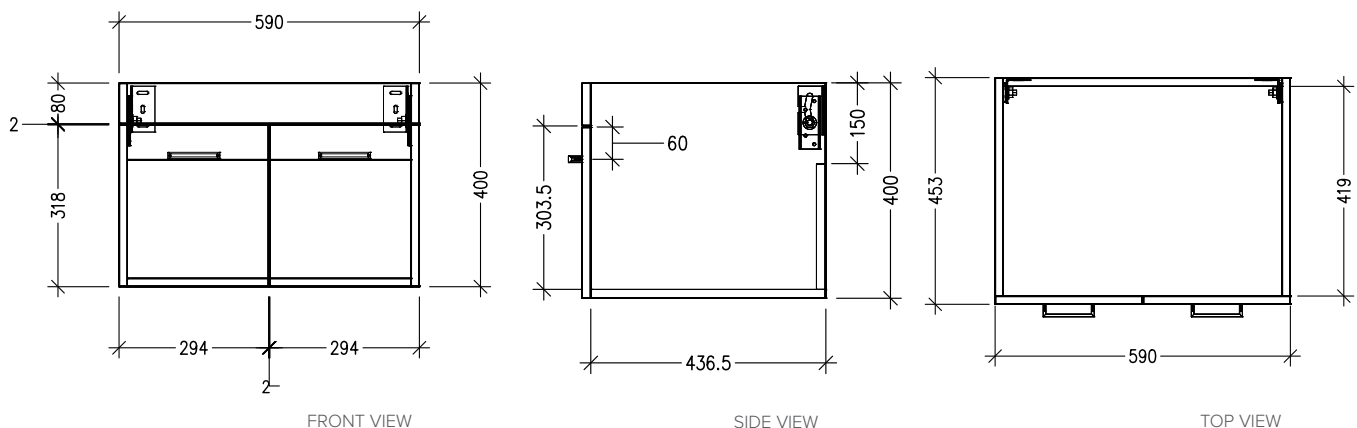

SPECIFICATION SHEET

Qube 600mm 2 Door Wall Vanity

Features

- Wall Hung
- 2 Doors
- Single Basin
- Laminate Woodgrain & Solid Colours on MR Boards
- Dimensions: H420 x W600 x D465

Colour Options with Code

Technical Details

Note: All measurements shown are in millimetres. Sizes are nominal.

SPECIFICATION SHEET

600mm Basin Options

Via

StoneCast with overflow
Gloss White - VIA
Matte White - VIAMW

W610 x D460 x H20

Ponti

StoneCast with overflow
Gloss White - PO

W604 x D460 x H50

Clasico

Vitreous China with overflow
Gloss White - VC

W600 x D465 x H20

SPECIFICATION SHEET

600mm Basin Options

Vercelli

Vitreous China with overflow
Gloss White - VE

W625 x D465 x H115