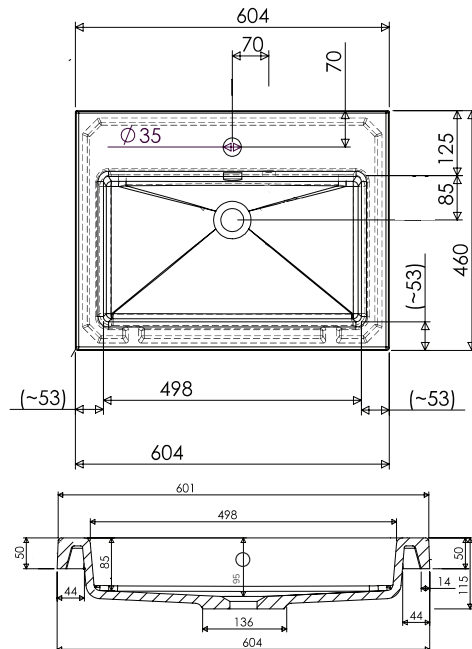

SPECIFICATION SHEET

Qube 600mm 2 Door Wall Vanity

Features

- Wall Hung
- 2 Doors
- Single Basin
- Laminate Woodgrain & Solid Colours on MR Boards
- Dimensions: H420 x W600 x D465

Colour Options with Code

Technical Details

Note: All measurements shown are in millimetres. Sizes are nominal.

SPECIFICATION SHEET

600mm Basin Options

Via

StoneCast with overflow
Gloss White - VIA
Matte White - VIAMW

W610 x D460 x H20

Ponti

StoneCast with overflow
Gloss White - PO

W604 x D460 x H50

Clasico

Vitreous China with overflow
Gloss White - VC

W600 x D465 x H20

SPECIFICATION SHEET

600mm Basin Options

Vercelli

Vitreous China with overflow
Gloss White - VE

W625 x D465 x H115