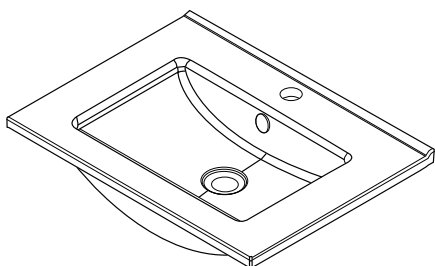

SPECIFICATION SHEET

Qube 600mm 2 Door Wall Vanity

Features

- Wall Hung
- 2 Doors
- Single Basin
- Laminate Woodgrain & Solid Colours on MR Boards
- Dimensions: H420 x W600 x D465

Colour Options with Code

Technical Details

Note: All measurements shown are in millimetres. Sizes are nominal.

SPECIFICATION SHEET

600mm Basin Options

Via

StoneCast with overflow
Gloss White - VIA
Matte White - VIAMW

W610 x D460 x H20

Ponti

StoneCast with overflow
Gloss White - PO

W604 x D460 x H50

Clasico

Vitreous China with overflow
Gloss White - VC

W600 x D465 x H20

SPECIFICATION SHEET

600mm Basin Options

Vercelli

Vitreous China with overflow
Gloss White - VE