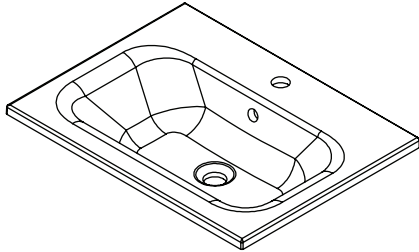

SPECIFICATION SHEET

Qube 600mm 2 Door Wall Vanity

Features

- Wall Hung
- 2 Doors
- Single Basin
- Laminate Woodgrain & Solid Colours on MR Boards
- Dimensions: H420 x W600 x D465

Colour Options with Code

Technical Details

Note: All measurements shown are in millimetres. Sizes are nominal.

SPECIFICATION SHEET

600mm Basin Options

Via

StoneCast with overflow
Gloss White - VIA
Matte White - VIAMW

W610 x D460 x H20

Ponti

StoneCast with overflow
Gloss White - PO

W604 x D460 x H50

Clasico

Vitreous China with overflow
Gloss White - VC

W600 x D465 x H20

SPECIFICATION SHEET

600mm Basin Options

Vercelli

Vitreous China with overflow
Gloss White - VE