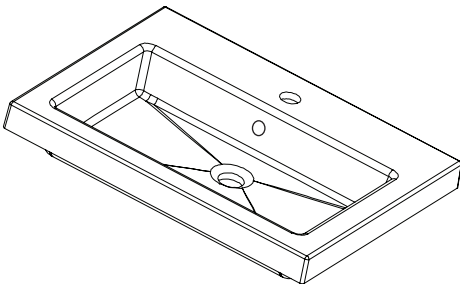

SPECIFICATION SHEET

Qube 600mm 2 Door Wall Vanity

Features

- Wall Hung
- 2 Doors
- Single Basin
- Laminate Woodgrain & Solid Colours on MR Boards
- Dimensions: H420 x W600 x D465

Colour Options with Code

Technical Details

Note: All measurements shown are in millimetres. Sizes are nominal.

SPECIFICATION SHEET

600mm Basin Options

Via

StoneCast with overflow
Gloss White - VIA
Matte White - VIAMW

W610 x D460 x H20

Ponti

StoneCast with overflow
Gloss White - PO

W604 x D460 x H50

Clasico

Vitreous China with overflow
Gloss White - VC

W600 x D465 x H20

SPECIFICATION SHEET

600mm Basin Options

Vercelli

Vitreous China with overflow
Gloss White - VE