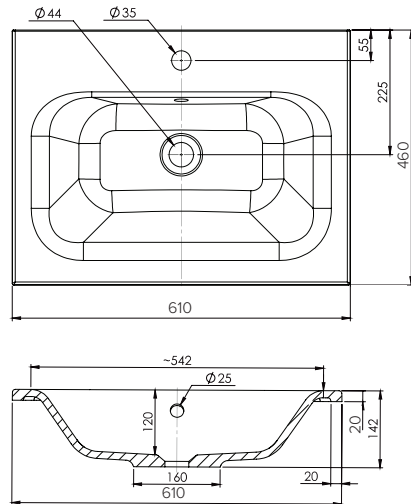

SPECIFICATION SHEET

Qube 600mm 2 Door Wall Vanity

Features

- Wall Hung
- 2 Doors
- Single Basin
- Laminate Woodgrain & Solid Colours on MR Boards
- Dimensions: H420 x W600 x D465

Colour Options with Code

Technical Details

Note: All measurements shown are in millimetres. Sizes are nominal.

SPECIFICATION SHEET

600mm Basin Options

Via

StoneCast with overflow
Gloss White - VIA
Matte White - VIAMW

W610 x D460 x H20

Ponti

StoneCast with overflow
Gloss White - PO

W604 x D460 x H50

Clasico

Vitreous China with overflow
Gloss White - VC

W600 x D465 x H20

SPECIFICATION SHEET

600mm Basin Options

Vercelli

Vitreous China with overflow
Gloss White - VE

W625 x D465 x H115