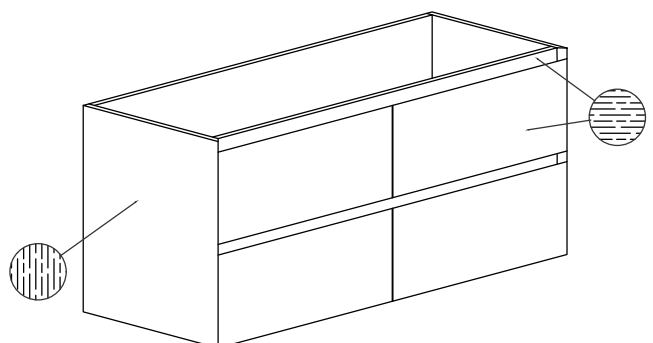

Note: All measurements shown are in millimetres. Sizes are nominal.

Divider Basin Cutout

Runner to be hard on base

SPECIFICATION SHEET

Vessel Basin Options

Toni Rectangular

Vitreous China
Gloss White: 7430GW
Matte White: 7430MW
Salmon: 7430SL
Mint: 7430MT
Taupe: 7430TP
Matte Black: 7430MB
Anthracite: 7430AT
Royal Blue: 7430RB
Emerald Green: 7430EG