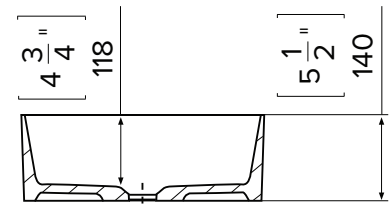

Matte Black: 7331B

W310 x H110

SPECIFICATION SHEET

Vessel Basin Options

Maya Round

Mineral Composite
White: 7382

380L x 380W x 132H

Note: Not available with a slab top centre tap hole position

Maya Square Slim

Mineral Composite
White: 7381

400L x 400W x 140H

Note: Not available with a slab top centre tap hole position

Maya Square Elite

Mineral Composite
White: 7383

414L x 414W x 152H

Note: Not available with a slab top centre tap hole position