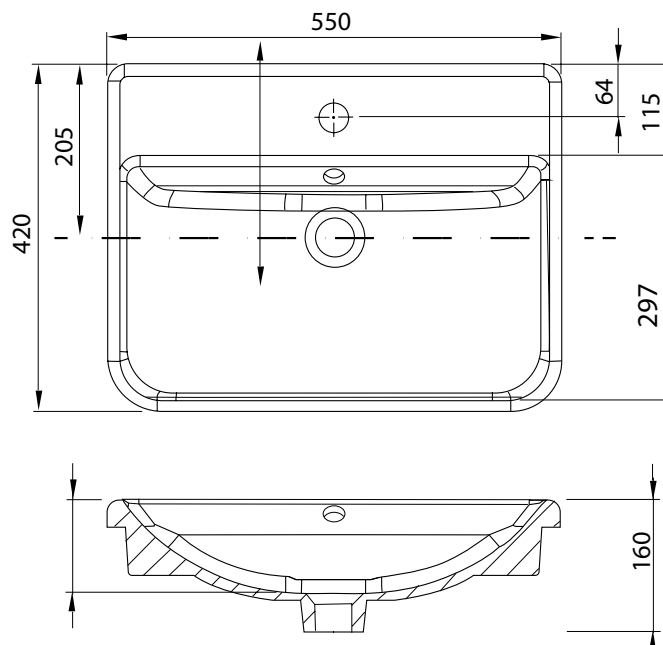

Ravani Semi-Recessed Rectangular Basin

Vitreous China
7326

W380 x L500 x H100

Note: Not available with a Quartz Slab Top

SPECIFICATION SHEET

Vessel Basin Options

Ravani 550 x 420mm Inset Countertop Basin

Vitreous China
27060

W550 (± 5) x D420

Note: Not available with a Quartz Slab Top