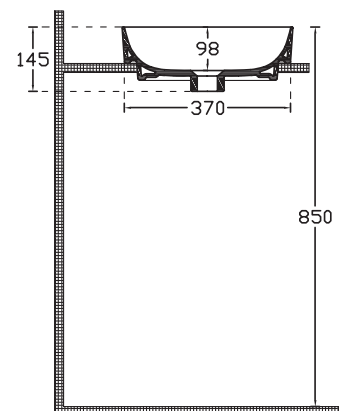

L355 X W355 X H120

SPECIFICATION SHEET

Vessel Basin Options

Quarto Round 410

Vitreous China

White: 7350

Matte Black: 7350B

W410 x H125

Maya Square Slim

Mineral Composite
White: 7381

400L x 400W x 140H

Note: Not available with a slab top centre tap hole position

Maya Square Elite

Mineral Composite
White: 7383

414L x 414W x 152H

Note: Not available with a slab top centre tap hole position

SPECIFICATION SHEET

Vessel Basin Options

Harper Oval

Mineral Composite
White: 7380
Matte White: 7380MW

L599 X W361 X H160

Washington

Mineral Composite
White: 7384
Matte White: 7384MW

600L x 360W x 150H

Ravani Semi-Recessed Rectangular Basin

Vitreous China
7326

W380 x L500 x H100

Note: Not available with a Quartz Slab Top

SPECIFICATION SHEET

Vessel Basin Options

Ravani 550 x 420mm Inset Countertop Basin

Vitreous China
27060