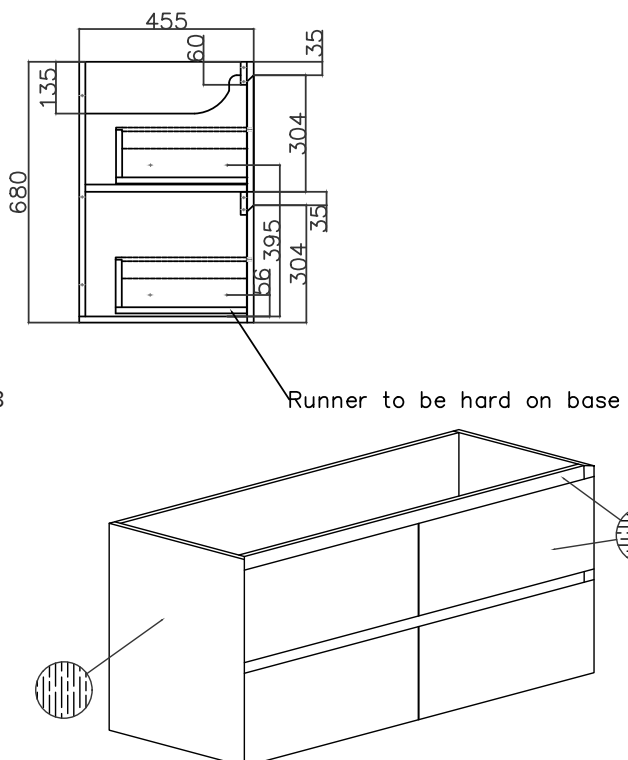

Note: All measurements shown are in millimetres. Sizes are nominal.

SPECIFICATION SHEET

Ravani 1200mm 4 Drawer Double Basin Wall Cabinet

Features

- Double Height Wall Hung
- 4 Drawers
- Double Basin Cabinet
- Slab Top Options:
19mm Timber Veneer Plywood Top
20mm Quartz Top
20mm Stonecast Top
- Colours: Timber Veneer on Plywood
- Dimensions: H700 x W1200 x D460