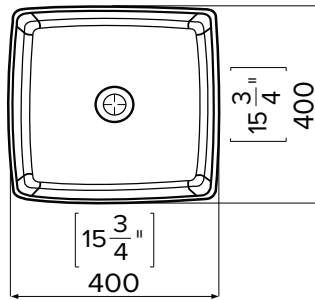

Matte Black: 7331B

W310 x H110

SPECIFICATION SHEET

Vessel Basin Options

Maya Round

Mineral Composite
White: 7382

380L x 380W x 132H

Note: Not available with a slab top centre tap hole position

Maya Square Slim

Mineral Composite
White: 7381

400L x 400W x 140H

Note: Not available with a slab top centre tap hole position

Maya Square Elite

Mineral Composite
White: 7383

414L x 414W x 152H

Note: Not available with a slab top centre tap hole position