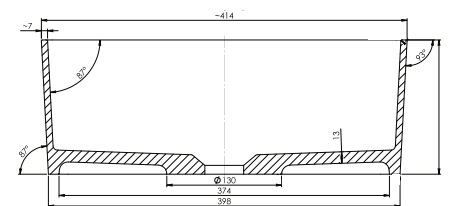

Maya Square Slim

Mineral Composite
White: 7381

400L x 400W x 140H

Note: Not available with a slab top centre tap hole position

Maya Square Elite

Mineral Composite
White: 7383

414L x 414W x 152H

Note: Not available with a slab top centre tap hole position