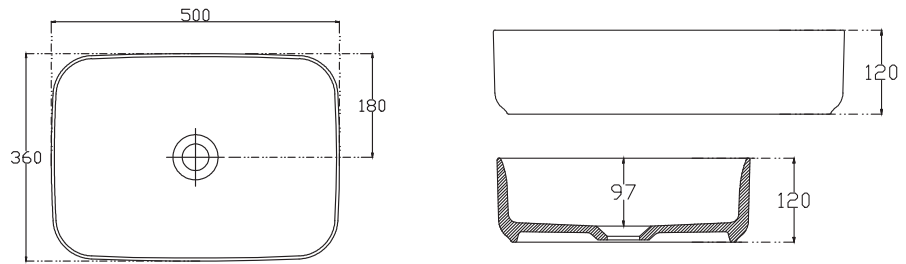

Note: All measurements shown are in millimetres. Sizes are nominal.

Divider Basin Cutout

Runner to be hard on base

SPECIFICATION SHEET

Vessel Basin Options

Toni Rectangular

Vitreous China
Gloss White: 7430GW
Matte White: 7430MW
Salmon: 7430SL
Mint: 7430MT
Taupe: 7430TP
Matte Black: 7430MB
Anthracite: 7430AT
Royal Blue: 7430RB
Emerald Green: 7430EG