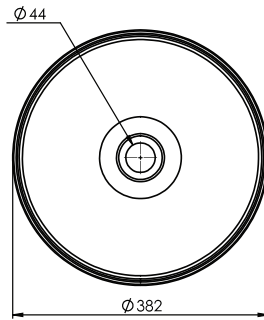

L355 X W355 X H120

SPECIFICATION SHEET

Vessel Basin Options

Quarto Round 410

Vitreous China

White: 7350

Matte Black: 7350B

W410 x H125

Matte Black: 7331B

W310 x H110

SPECIFICATION SHEET

Vessel Basin Options

Maya Round

Mineral Composite
White: 7382

380L x 380W x 132H

Note: Not available with a slab top centre tap hole position

Maya Square Slim

Mineral Composite
White: 7381

400L x 400W x 140H

Note: Not available with a slab top centre tap hole position

Maya Square Elite

Mineral Composite
White: 7383

414L x 414W x 152H

Note: Not available with a slab top centre tap hole position