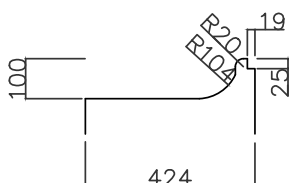

Note: All measurements shown are in millimetres. Sizes are nominal.

Divider Basin Cutout

Runner to be hard on base

SPECIFICATION SHEET

Vessel Basin Options

Toni Rectangular

Vitreous China
Gloss White: 7430GW
Matte White: 7430MW
Salmon: 7430SL
Mint: 7430MT
Taupe: 7430TP
Matte Black: 7430MB
Anthracite: 7430AT
Royal Blue: 7430RB
Emerald Green: 7430EG