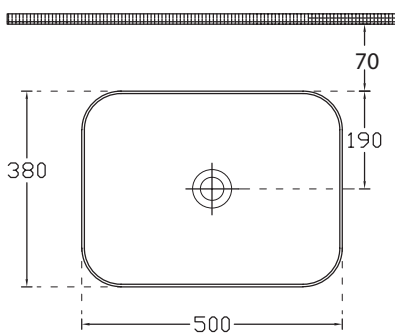

Note: All measurements shown are in millimetres. Sizes are nominal.

SPECIFICATION SHEET

Ravani 1200mm 4 Drawer Double Basin Wall Cabinet

Features

- Double Height Wall Hung
- 4 Drawers
- Double Basin Cabinet
- Slab Top Options:
19mm Timber Veneer Plywood Top
20mm Quartz Top
20mm Stonecast Top
- Colours: Timber Veneer on Plywood
- Dimensions: H700 x W1200 x D460

Maya Square Slim

Mineral Composite
White: 7381

400L x 400W x 140H

Note: Not available with a slab top centre tap hole position

Maya Square Elite

Mineral Composite
White: 7383

414L x 414W x 152H

Note: Not available with a slab top centre tap hole position

SPECIFICATION SHEET

Vessel Basin Options

Harper Oval

Mineral Composite
White: 7380
Matte White: 7380MW

L599 X W361 X H160

Washington

Mineral Composite
White: 7384
Matte White: 7384MW

600L x 360W x 150H

Ravani Semi-Recessed Rectangular Basin

Vitreous China
7326

W380 x L500 x H100

Note: Not available with a Quartz Slab Top

SPECIFICATION SHEET

Vessel Basin Options

Ravani 550 x 420mm Inset Countertop Basin

Vitreous China
27060