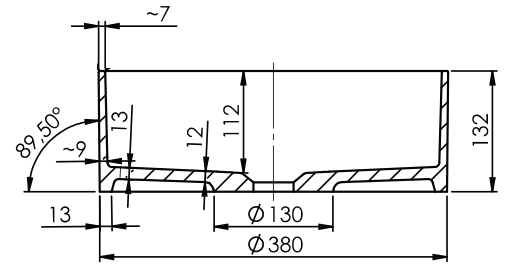

Matte Black: 7331B

W310 x H110

SPECIFICATION SHEET

Vessel Basin Options

Maya Round

Mineral Composite
White: 7382

380L x 380W x 132H

Note: Not available with a slab top centre tap hole position

Maya Square Slim

Mineral Composite
White: 7381

400L x 400W x 140H

Note: Not available with a slab top centre tap hole position

Maya Square Elite

Mineral Composite
White: 7383

414L x 414W x 152H

Note: Not available with a slab top centre tap hole position