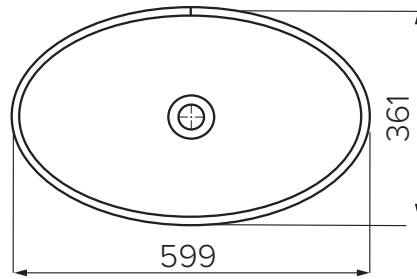

SPECIFICATION SHEET

Vessel Basin Options

Harper Oval

Mineral Composite
White: 7380
Matte White: 7380MW

L599 X W361 X H160