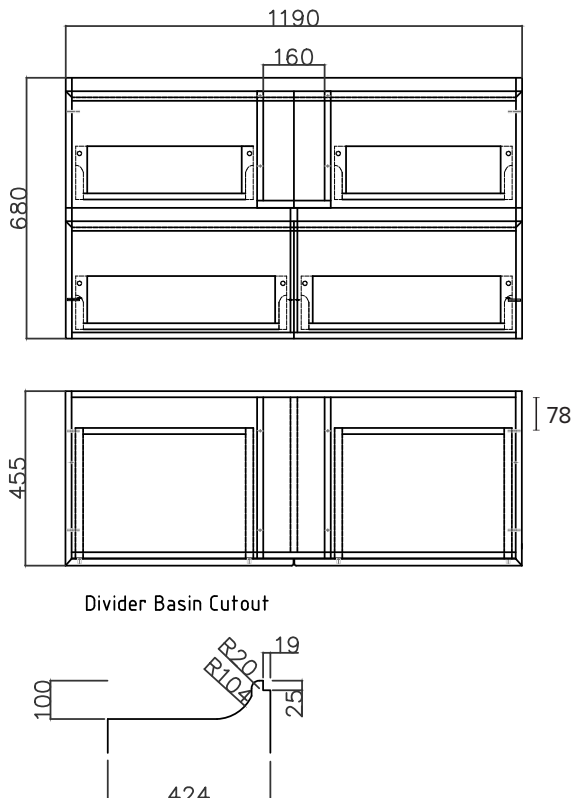

SPECIFICATION SHEET

Ravani 1200mm 4 Drawer Single Basin Wall Cabinet

Features

- Double Height Wall Hung
- 4 Drawers
- Single Basin Cabinet
- Slab Top Options:
19mm Timber Veneer Plywood Top
20mm Quartz Top
20mm Stonecast Top
- Colours: Timber Veneer on Plywood
- Dimensions: H700 x W1200 x D460

Note: All measurements shown are in millimetres. Sizes are nominal.

SPECIFICATION SHEET

Ravani 1200mm 4 Drawer Double Basin Wall Cabinet

Features

- Double Height Wall Hung
- 4 Drawers
- Double Basin Cabinet
- Slab Top Options:
19mm Timber Veneer Plywood Top
20mm Quartz Top
20mm Stonecast Top
- Colours: Timber Veneer on Plywood
- Dimensions: H700 x W1200 x D460