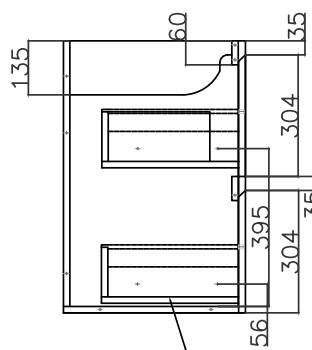

SPECIFICATION SHEET

Ravani 1200mm 4 Drawer Double Basin Wall Cabinet

Features

- Double Height Wall Hung
- 4 Drawers
- Double Basin Cabinet
- Slab Top Options:
  19mm Timber Veneer Plywood Top
  20mm Quartz Top
  20mm Stonecast Top
- Colours: Timber Veneer on Plywood
- Dimensions: H700 x W1200 x D460

Cabinet Colour Options

Blanco Oak with Quartz/StoneCast Top
9050BOD

Washed Oak with Quartz/StoneCast Top
9050WOD

American Walnut with Quartz/StoneCast Top
9050AWD

Dark Oak with Quartz/StoneCast Top
9050DOD

Quartz & StoneCast Slab Tops

Matte White 20mm StoneCast Top
SCMW

Note: To order a Quartz or StoneCast Slab Top, add the slab top code to the cabinet code

Technical Details

Note: All measurements shown are in millimetres. Sizes are nominal.

Runner to be hard on base