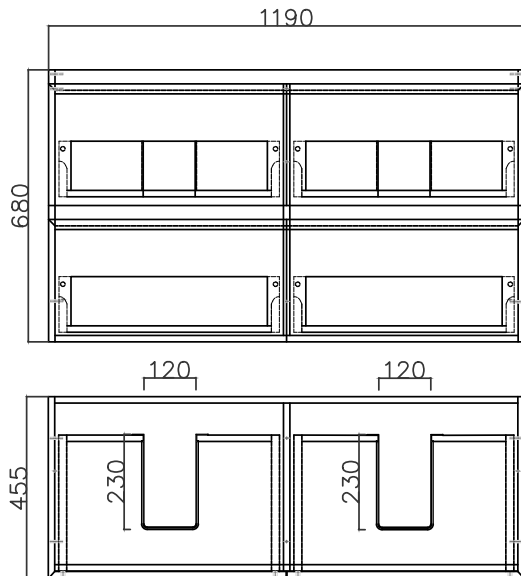

Technical Details

Note: All measurements shown are in millimetres. Sizes are nominal.

Divider Basin Cutout