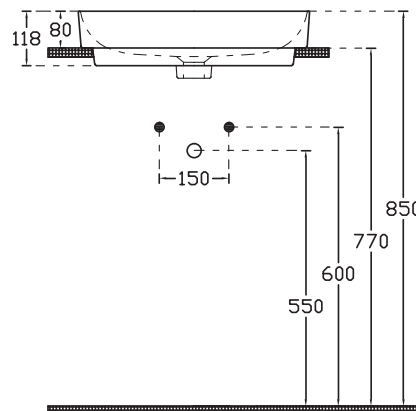

L355 X W355 X H120

SPECIFICATION SHEET

Vessel Basin Options

Quarto Round 410

Vitreous China

White: 7350

Matte Black: 7350B

W410 x H125

Maya Square Slim

Mineral Composite
White: 7381

400L x 400W x 140H

Note: Not available with a slab top centre tap hole position

Maya Square Elite

Mineral Composite
White: 7383

414L x 414W x 152H

Note: Not available with a slab top centre tap hole position

SPECIFICATION SHEET

Vessel Basin Options

Harper Oval

Mineral Composite
White: 7380
Matte White: 7380MW

L599 X W361 X H160

Washington

Mineral Composite
White: 7384
Matte White: 7384MW

600L x 360W x 150H

Ravani Semi-Recessed Rectangular Basin

Vitreous China
7326

W380 x L500 x H100

Note: Not available with a Quartz Slab Top

SPECIFICATION SHEET

Vessel Basin Options

Ravani 550 x 420mm Inset Countertop Basin

Vitreous China
27060