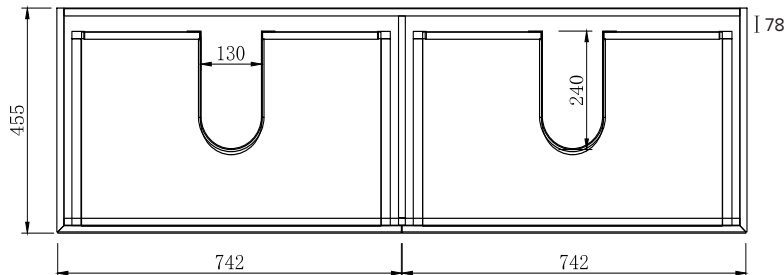

SPECIFICATION SHEET

Ravani 1500mm 2 Drawer Wall Cabinet

Features

- Wall Hung
- 2 Drawers
- Slab Top Options:
 - 19mm Timber Veneer Plywood Top
 - 20mm Quartz Top
 - 20mm Stonecast Top
- Colours: Timber Veneer on Plywood
- Dimensions: H420 x W1500 x D460

Note: All measurements shown are in millimetres. Sizes are nominal.

FRONT VIEW

SIDE VIEW

TOP VIEW