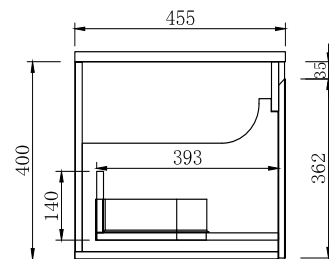

SPECIFICATION SHEET

Ravani 1500mm 2 Drawer Wall Cabinet

Features

- Wall Hung
- 2 Drawers
- Slab Top Options:
 - 19mm Timber Veneer Plywood Top
 - 20mm Quartz Top
 - 20mm Stonecast Top
- Colours: Timber Veneer on Plywood
- Dimensions: H420 x W1500 x D460

Himalaya
20mm Quartz Top
HY

Gloss White
20mm StoneCast Top
SC

Matte White
20mm StoneCast Top
SCMW

*Note: To order a Quartz or StoneCast Slab Top,
add the slab top code to the cabinet code*

Technical Details

Note: All measurements shown are in millimetres. Sizes are nominal.

FRONT VIEW

SIDE VIEW

TOP VIEW