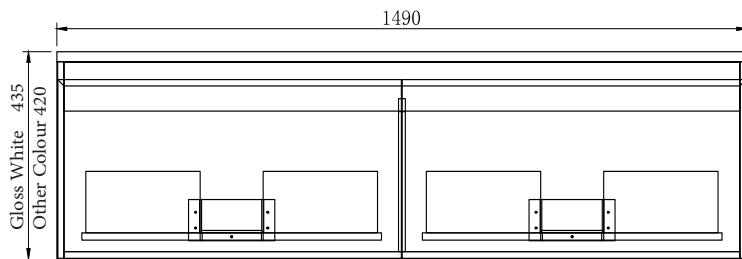

SPECIFICATION SHEET

Ravani 1500mm 2 Drawer Wall Cabinet

Features

- Wall Hung
- 2 Drawers
- Slab Top Options:
 - 19mm Timber Veneer Plywood Top
 - 20mm Quartz Top
 - 20mm Stonecast Top
- Colours: Timber Veneer on Plywood
- Dimensions: H420 x W1500 x D460

Himalaya
20mm Quartz Top
HY

Gloss White
20mm StoneCast Top
SC

Matte White
20mm StoneCast Top
SCMW

*Note: To order a Quartz or StoneCast Slab Top,
add the slab top code to the cabinet code*

Technical Details

Note: All measurements shown are in millimetres. Sizes are nominal.

FRONT VIEW

SIDE VIEW

TOP VIEW