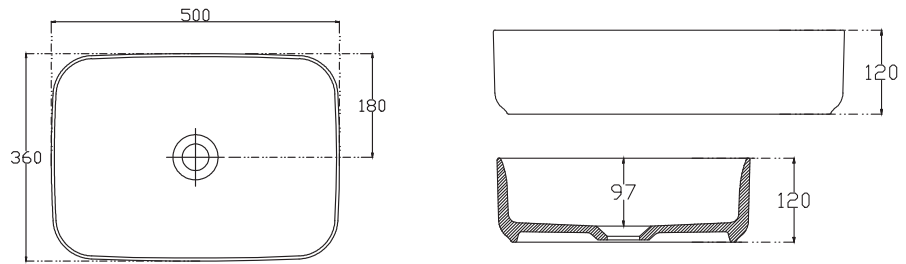

Note: All measurements shown are in millimetres. Sizes are nominal.

FRONT VIEW

SIDE VIEW

TOP VIEW

SPECIFICATION SHEET

Vessel Basin Options

Toni Rectangular

Vitreous China
Gloss White: 7430GW
Matte White: 7430MW
Salmon: 7430SL
Mint: 7430MT
Taupe: 7430TP
Matte Black: 7430MB
Anthracite: 7430AT
Royal Blue: 7430RB
Emerald Green: 7430EG