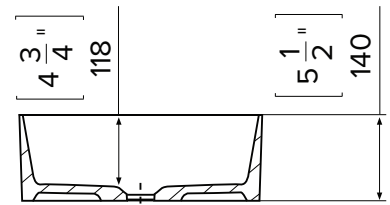

Matte Black: 7331B

W310 x H110

SPECIFICATION SHEET

Vessel Basin Options

Maya Round

Mineral Composite
White: 7382

380L x 380W x 132H

Note: Not available with a slab top centre tap hole position

Maya Square Slim

Mineral Composite
White: 7381

400L x 400W x 140H

Note: Not available with a slab top centre tap hole position

Maya Square Elite

Mineral Composite
White: 7383

414L x 414W x 152H

Note: Not available with a slab top centre tap hole position