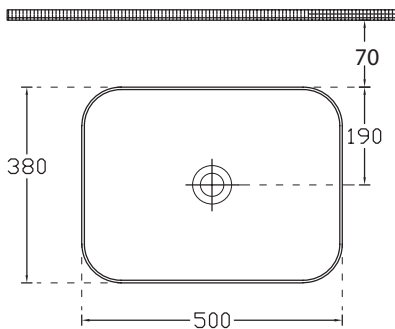

Ravani Semi-Recessed Rectangular Basin

Vitreous China

7326

W380 x L500 x H100

Note: Not available with a Quartz Slab Top