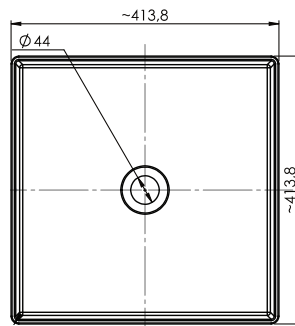

Matte Black: 7331B

W310 x H110

SPECIFICATION SHEET

Vessel Basin Options

Maya Round

Mineral Composite
White: 7382

380L x 380W x 132H

Note: Not available with a slab top centre tap hole position

Maya Square Slim

Mineral Composite
White: 7381

400L x 400W x 140H

Note: Not available with a slab top centre tap hole position

Maya Square Elite

Mineral Composite
White: 7383

414L x 414W x 152H

Note: Not available with a slab top centre tap hole position