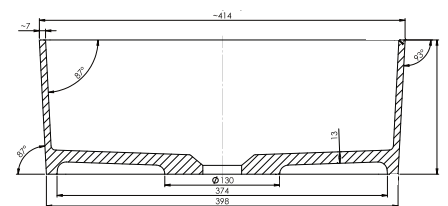

Maya Square Slim

Mineral Composite
White: 7381

400L x 400W x 140H

Note: Not available with a slab top centre tap hole position

Maya Square Elite

Mineral Composite
White: 7383

414L x 414W x 152H

Note: Not available with a slab top centre tap hole position