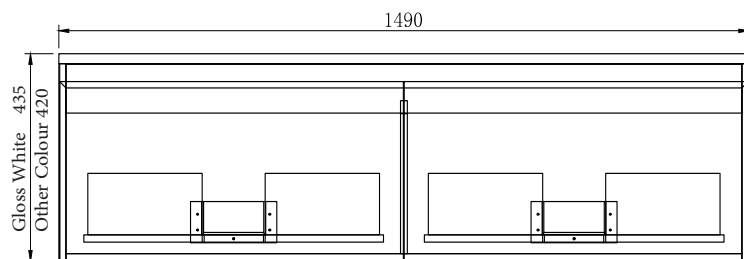

SPECIFICATION SHEET

Ravani 1500mm 2 Drawer Wall Cabinet

Features

- Wall Hung
- 2 Drawers
- Slab Top Options:
19mm Timber Veneer Plywood Top
20mm Quartz Top
20mm Stonecast Top
- Colours: Timber Veneer on Plywood
- Dimensions: H420 x W1500 x D460

Himalaya
20mm Quartz Top
HY

Gloss White
20mm StoneCast Top
SC

Matte White
20mm StoneCast Top
SCMW

Note: To order a Quartz or StoneCast Slab Top, add the slab top code to the cabinet code

Technical Details

Note: All measurements shown are in millimetres. Sizes are nominal.

FRONT VIEW

SIDE VIEW

TOP VIEW

SPECIFICATION SHEET

Vessel Basin Options

Toni Rectangular

Vitreous China
Gloss White: 7430GW
Matte White: 7430MW
Salmon: 7430SL
Mint: 7430MT
Taupe: 7430TP
Matte Black: 7430MB
Anthracite: 7430AT
Royal Blue: 7430RB
Emerald Green: 7430EG