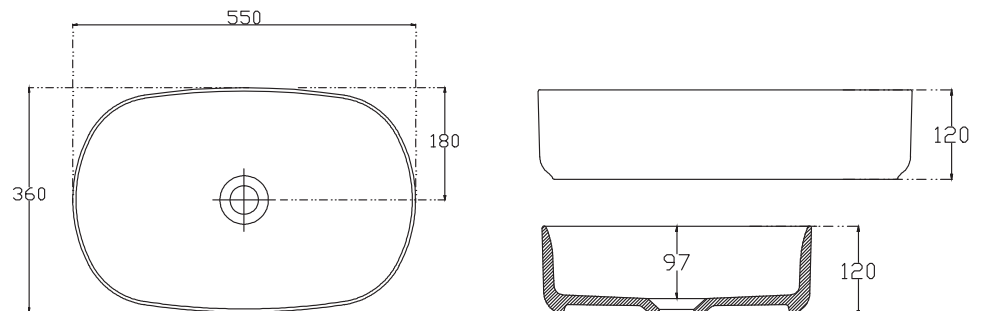

Toni Oval

Vitreous China
Gloss White: 7440GW
Matte White: 7440MW
Salmon: 7440SL
Mint: 7440MT
Taupe: 7440TP
Matte Black: 7440MB
Anthracite: 7440AT
Royal Blue: 7440RB
Emerald Green: 7440EG