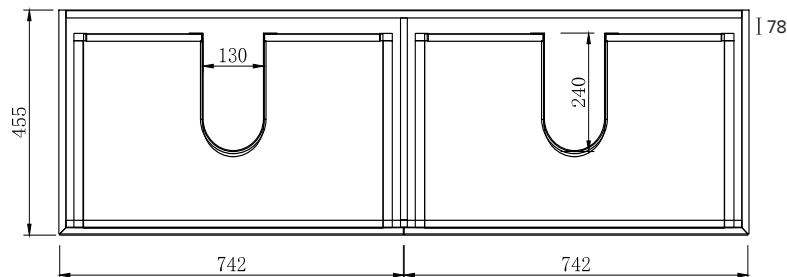

SPECIFICATION SHEET

Ravani 1500mm 2 Drawer Wall Cabinet

Features

- Wall Hung
- 2 Drawers
- Slab Top Options:
  19mm Timber Veneer Plywood Top
  20mm Quartz Top
  20mm Stonecast Top
- Colours: Timber Veneer on Plywood
- Dimensions: H420 x W1500 x D460

Colour Options with Code

Quartz & StoneCast Slab Tops

Note: To order a Quartz or StoneCast Slab Top, add the slab top code to the cabinet code

Technical Details

Note: All measurements shown are in millimetres. Sizes are nominal.

TOP VIEW