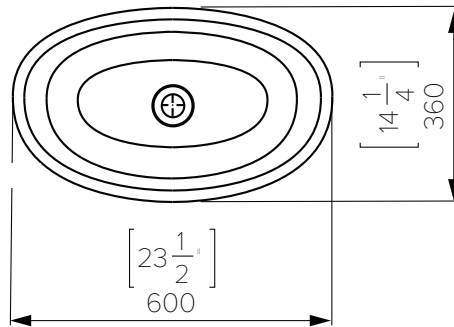

Washington

Mineral Composite

White: 7384

Matte White: 7384MW

600L x 360W x 150H