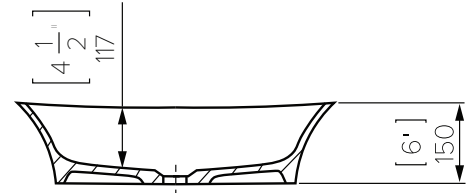

Washington

Mineral Composite

White: 7384

Matte White: 7384MW

600L x 360W x 150H