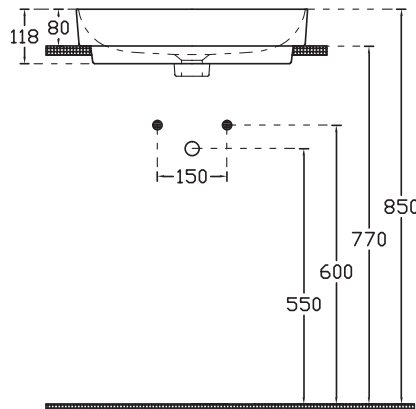

Ravani Semi-Recessed Rectangular Basin

Vitreous China

7326

W380 x L500 x H100

Note: Not available with a Quartz Slab Top