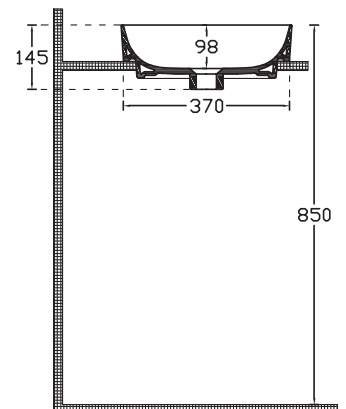

Ravani Semi-Recessed Rectangular Basin

Vitreous China

7326

W380 x L500 x H100

Note: Not available with a Quartz Slab Top