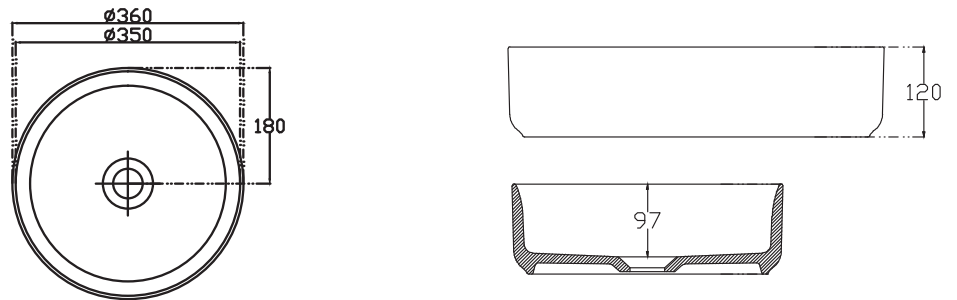

Toni Round 360

Vitreous China
Gloss White: 7432GW
Matte White: 7432MW
Salmon: 7432SL
Mint: 7432MT
Taupe: 7432TP
Matte Black: 7432MB
Anthracite: 7432AT
Royal Blue: 7432RB
Emerald Green: 7432EG