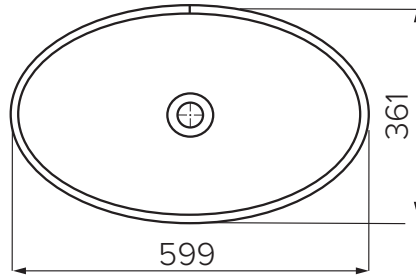

Maya Square Slim

Mineral Composite
White: 7381

400L x 400W x 140H

Note: Not available with a slab top centre tap hole position

Maya Square Elite

Mineral Composite
White: 7383

414L x 414W x 152H

Note: Not available with a slab top centre tap hole position

SPECIFICATION SHEET

Vessel Basin Options

Harper Oval

Mineral Composite

White: 7380

Matte White: 7380MW

L599 X W361 X H160

Washington