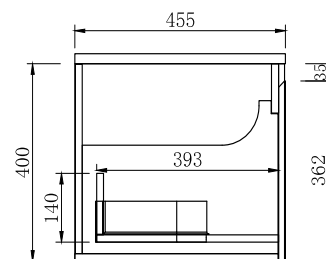

SPECIFICATION SHEET

Ravani 1500mm 2 Drawer Wall Cabinet

Features

- Wall Hung
- 2 Drawers
- Slab Top Options:
19mm Timber Veneer Plywood Top
20mm Quartz Top
20mm Stonecast Top
- Colours: Timber Veneer on Plywood
- Dimensions: H420 x W1500 x D460

Note: All measurements shown are in millimetres. Sizes are nominal.

FRONT VIEW

SIDE VIEW

TOP VIEW

SPECIFICATION SHEET

Vessel Basin Options

Toni Rectangular

Vitreous China
Gloss White: 7430GW
Matte White: 7430MW
Salmon: 7430SL
Mint: 7430MT
Taupe: 7430TP
Matte Black: 7430MB
Anthracite: 7430AT
Royal Blue: 7430RB
Emerald Green: 7430EG

L355 X W355 X H120

SPECIFICATION SHEET

Vessel Basin Options

Quarto Round 410

Vitreous China

White: 7350

Matte Black: 7350B

W410 x H125