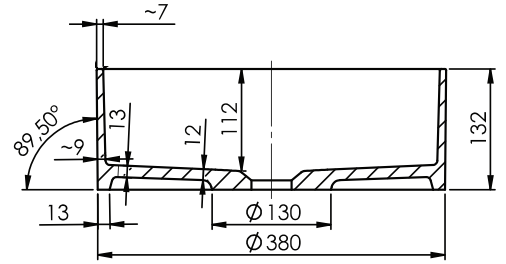

Matte Black: 7331B

W310 x H110

SPECIFICATION SHEET

Vessel Basin Options

Maya Round

Mineral Composite
White: 7382

380L x 380W x 132H

Note: Not available with a slab top centre tap hole position

Maya Square Slim

Mineral Composite
White: 7381

400L x 400W x 140H

Note: Not available with a slab top centre tap hole position

Maya Square Elite

Mineral Composite
White: 7383

414L x 414W x 152H

Note: Not available with a slab top centre tap hole position