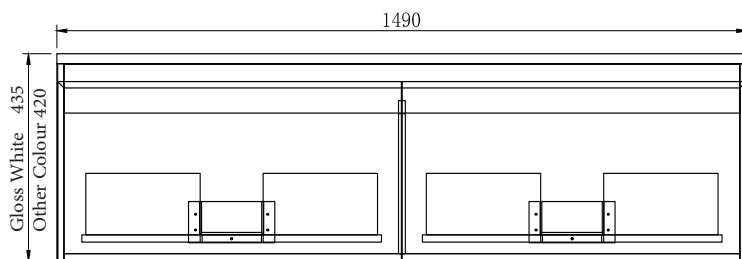

SPECIFICATION SHEET

Ravani 1500mm 2 Drawer Wall Cabinet

Features

- Wall Hung
- 2 Drawers
- Slab Top Options:
19mm Timber Veneer Plywood Top
20mm Quartz Top
20mm Stonecast Top
- Colours: Timber Veneer on Plywood
- Dimensions: H420 x W1500 x D460

Himalaya
20mm Quartz Top
HY

Gloss White
20mm StoneCast Top
SC

Matte White
20mm StoneCast Top
SCMW

Note: To order a Quartz or StoneCast Slab Top, add the slab top code to the cabinet code

Technical Details

Note: All measurements shown are in millimetres. Sizes are nominal.

FRONT VIEW

SIDE VIEW

TOP VIEW

SPECIFICATION SHEET

Vessel Basin Options

Toni Rectangular

Vitreous China
Gloss White: 7430GW
Matte White: 7430MW
Salmon: 7430SL
Mint: 7430MT
Taupe: 7430TP
Matte Black: 7430MB
Anthracite: 7430AT
Royal Blue: 7430RB
Emerald Green: 7430EG