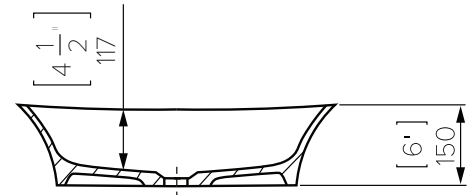

Washington

Mineral Composite

White: 7384

Matte White: 7384MW

600L x 360W x 150H