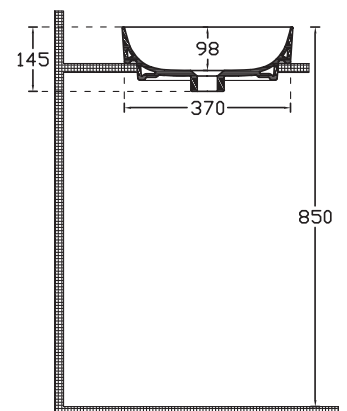

Ravani Semi-Recessed Rectangular Basin

Vitreous China

7326

W380 x L500 x H100

Note: Not available with a Quartz Slab Top