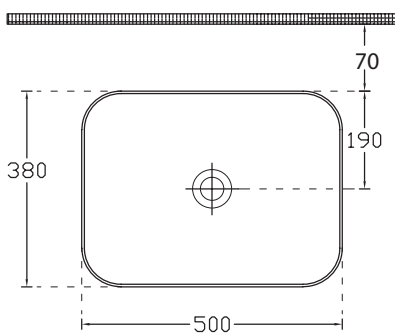

Ravani Semi-Recessed Rectangular Basin

Vitreous China

7326

W380 x L500 x H100

Note: Not available with a Quartz Slab Top