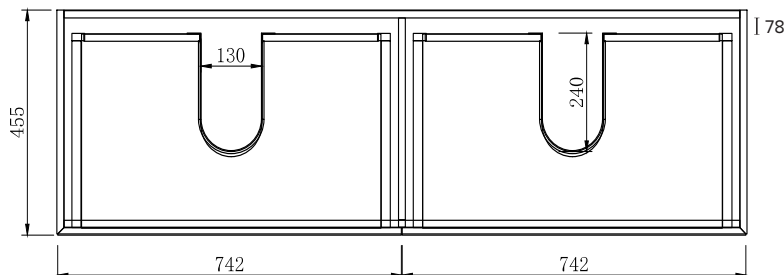

SPECIFICATION SHEET

Ravani 1500mm 2 Drawer Wall Cabinet

Features

- Wall Hung
- 2 Drawers
- Slab Top Options:
  19mm Timber Veneer Plywood Top
  20mm Quartz Top
  20mm Stonecast Top
- Colours: Timber Veneer on Plywood
- Dimensions: H420 x W1500 x D460

Colour Options with Code

Quartz & StoneCast Slab Tops

Note: To order a Quartz or StoneCast Slab Top, add the slab top code to the cabinet code

Technical Details

Note: All measurements shown are in millimetres. Sizes are nominal.

TOP VIEW