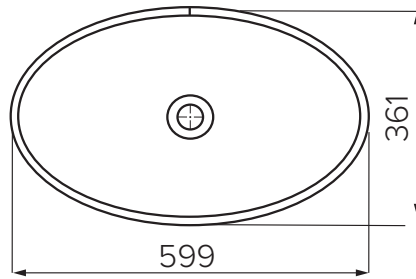

Maya Square Slim

Mineral Composite
White: 7381

400L x 400W x 140H

Note: Not available with a slab top centre tap hole position

Maya Square Elite

Mineral Composite
White: 7383

414L x 414W x 152H

Note: Not available with a slab top centre tap hole position

SPECIFICATION SHEET

Vessel Basin Options

Harper Oval

Mineral Composite

White: 7380

Matte White: 7380MW

L599 X W361 X H160

Washington