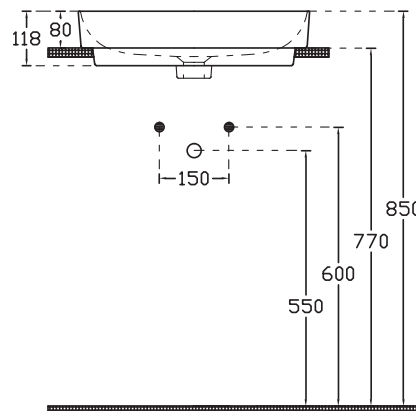

Ravani Semi-Recessed Rectangular Basin

Vitreous China

7326

W380 x L500 x H100

Note: Not available with a Quartz Slab Top