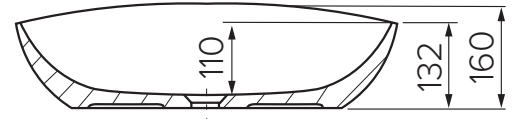

SPECIFICATION SHEET

Vessel Basin Options

Harper Oval

Mineral Composite

White: 7380

Matte White: 7380MW

L599 X W361 X H160