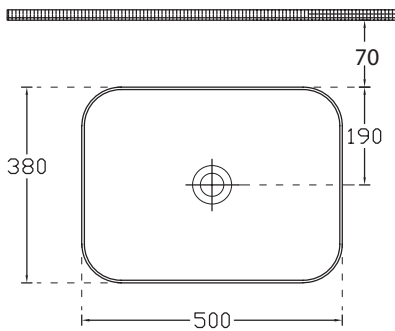

### Ravani Semi-Recessed Rectangular Basin

Vitreous China

7326

W380 x L500 x H100

Note: Not available with a Quartz Slab Top