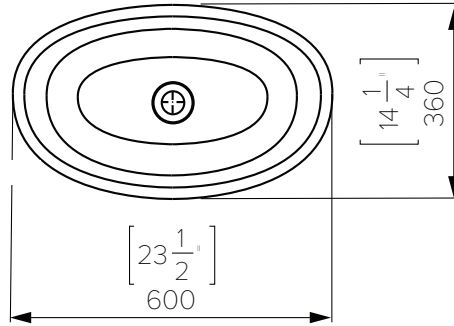

Washington

Mineral Composite

White: 7384

Matte White: 7384MW

600L x 360W x 150H