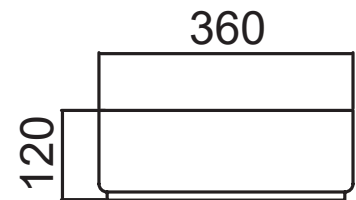

Quarto Round 360

Vitreous China

Matte Black: 7332B

W360 x H120