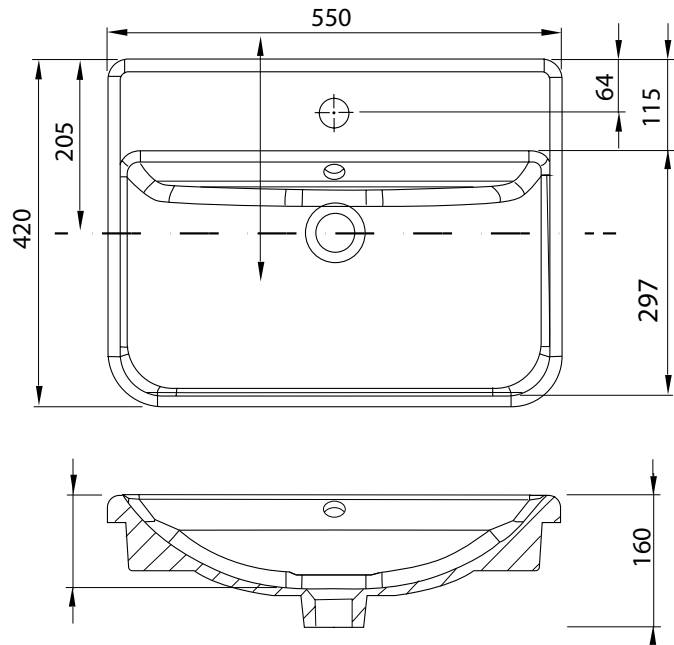

SPECIFICATION SHEET

Vessel Basin Options

Ravani 550 x 420mm Inset Countertop Basin

Vitreous China
27060

W550 (± 5) x D420

Note: Not available with a Quartz Slab Top