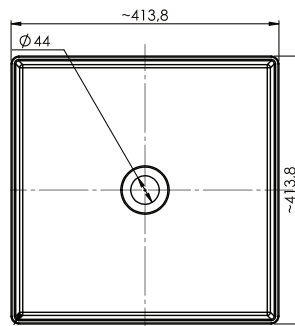

### Maya Round

Mineral Composite  
White: 7382

380L x 380W x 132H

Note: Not available with a slab top centre tap hole position

### Maya Square Slim

Mineral Composite  
White: 7381

400L x 400W x 140H

Note: Not available with a slab top centre tap hole position

### Maya Square Elite

Mineral Composite  
White: 7383

414L x 414W x 152H

Note: Not available with a slab top centre tap hole position