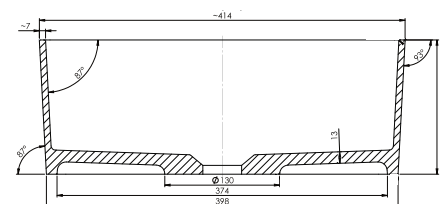

Maya Square Elite

Mineral Composite
White: 7383

414L x 414W x 152H

Note: Not available with a slab top centre tap hole position