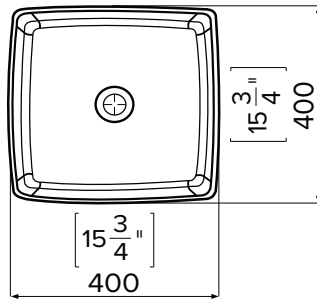

### Maya Round

Mineral Composite  
White: 7382

380L x 380W x 132H

Note: Not available with a slab top centre tap hole position

### Maya Square Slim

Mineral Composite  
White: 7381

400L x 400W x 140H

Note: Not available with a slab top centre tap hole position