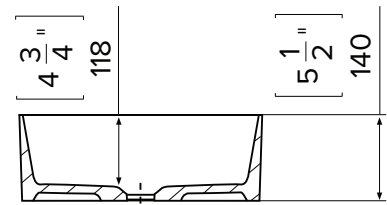

Maya Square Slim

Mineral Composite
White: 7381

400L x 400W x 140H

Note: Not available with a slab top centre tap hole position