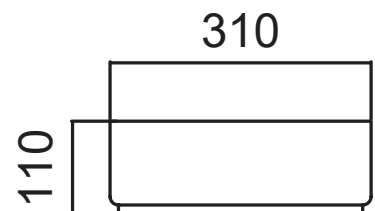

Quarto Round 310

Vitreous China

White: 7331

Matte Black: 7331B

W310 x H110