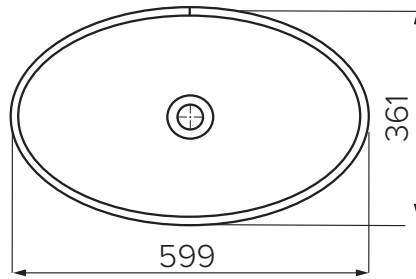

SPECIFICATION SHEET

Vessel Basin Options

Harper Oval

Mineral Composite

White: 7380

Matte White: 7380MW

L599 X W361 X H160