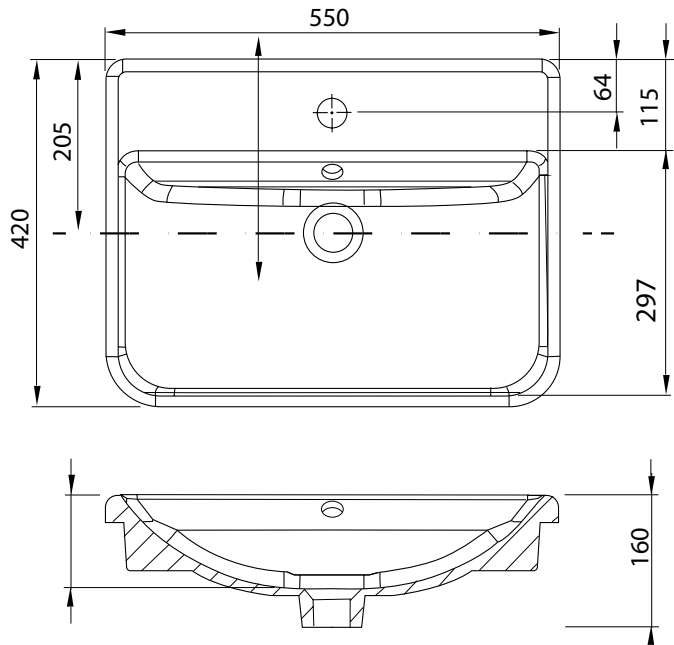

SPECIFICATION SHEET

Vessel Basin Options

Ravani 550 x 420mm Inset Countertop Basin

Vitreous China
27060

W550 (± 5) x D420

Note: Not available with a Quartz Slab Top