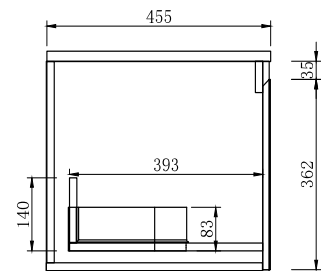

SPECIFICATION SHEET

Ravani 1800mm 2 Drawer Wall Cabinet

Features

- Wall Hung
- 2 Drawer
- Slab Top Options:
 - 19mm Timber Veneer Plywood Top
 - 20mm Quartz Top
 - 20mm Stonecast Top
- Colours: Timber Veneer on Plywood
- Dimensions: H420 x W1800 x D460

Note: All measurements shown are in millimetres. Sizes are nominal.

FRONT VIEW

SIDE VIEW

TOP VIEW