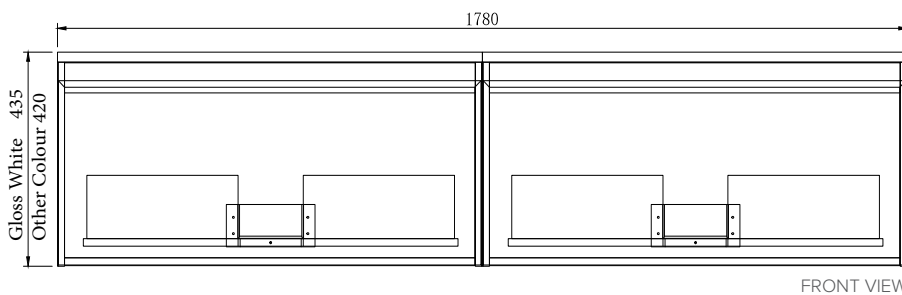

SPECIFICATION SHEET

Ravani 1800mm 2 Drawer Wall Cabinet

Features

- Wall Hung
- 2 Drawer
- Slab Top Options:
 - 19mm Timber Veneer Plywood Top
 - 20mm Quartz Top
 - 20mm Stonecast Top
- Colours: Timber Veneer on Plywood
- Dimensions: H420 x W1800 x D460

Himalaya
20mm Quartz Top
HY

Gloss White
20mm StoneCast Top
SC

Matte White
20mm StoneCast Top
SCMW

Note: To order a Quartz or StoneCast Slab Top, add the slab top code to the cabinet code

Technical Details

Note: All measurements shown are in millimetres. Sizes are nominal.

FRONT VIEW

SIDE VIEW

TOP VIEW