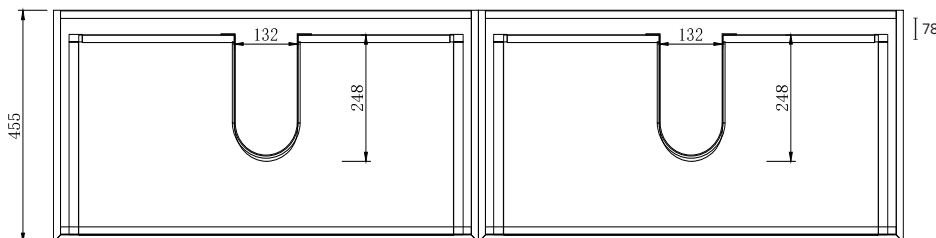

SPECIFICATION SHEET

Ravani 1800mm 2 Drawer Wall Cabinet

Features

- Wall Hung
- 2 Drawer
- Slab Top Options:
 - 19mm Timber Veneer Plywood Top
 - 20mm Quartz Top
 - 20mm Stonecast Top
- Colours: Timber Veneer on Plywood
- Dimensions: H420 x W1800 x D460

Note: All measurements shown are in millimetres. Sizes are nominal.

FRONT VIEW

SIDE VIEW

TOP VIEW