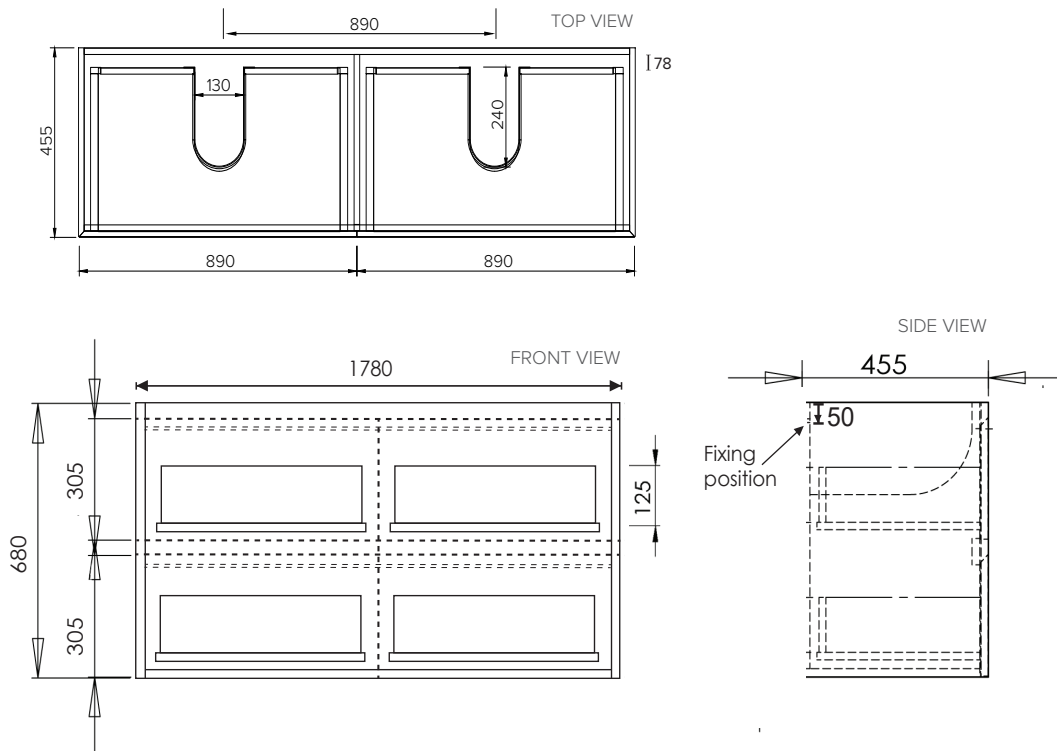

Technical Details

Note: All measurements shown are in millimetres. Sizes are nominal.