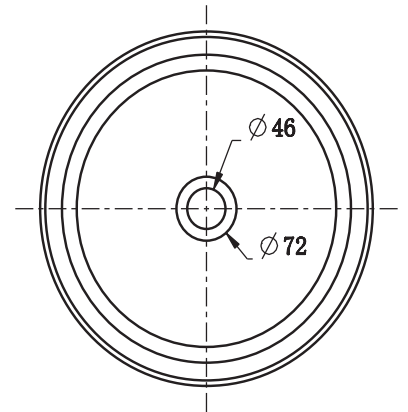

L355 X W355 X H120

SPECIFICATION SHEET

Vessel Basin Options

Quarto Round 410

Vitreous China

White: 7350

Matte Black: 7350B

W410 x H125

Note: Not available with a slab top centre tap hole position

Quarto Round 360

Vitreous China

Matte Black: 7332B

W360 x H120

Quarto Round 310

Vitreous China

White: 7331