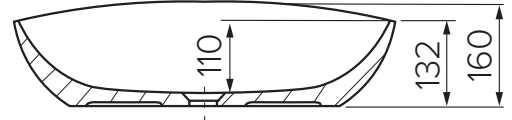

SPECIFICATION SHEET

Vessel Basin Options

Harper Oval

Mineral Composite
White: 7380
Matte White: 7380MW

L599 X W361 X H160