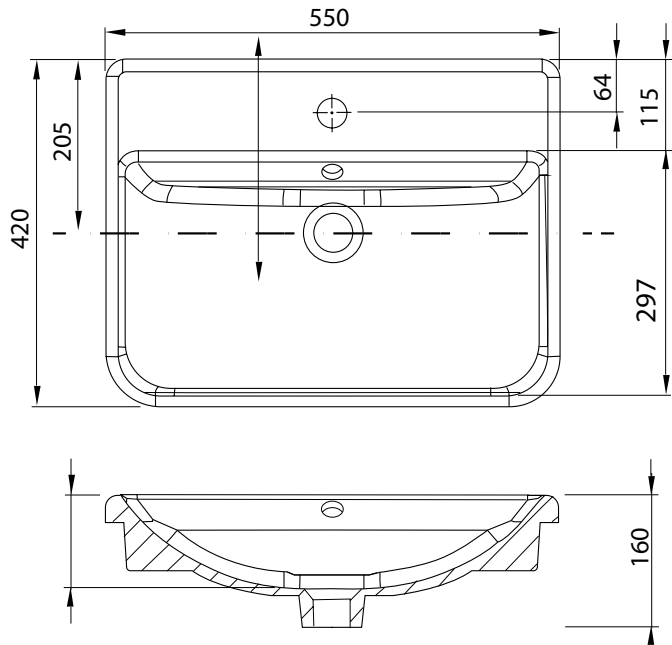

Maya Square Slim

Mineral Composite
White: 7381

400L x 400W x 140H

Note: Not available with a slab top centre tap hole position

Maya Square Elite

Mineral Composite
White: 7383

414L x 414W x 152H

Note: Not available with a slab top centre tap hole position

Ravani Semi-Recessed Rectangular Basin

Vitreous China
7326

W380 x L500 x H100

Note: Not available with a Quartz Slab Top

SPECIFICATION SHEET

Vessel Basin Options

Ravani 550 x 420mm Inset Countertop Basin

Vitreous China
27060

W550 (± 5) x D420

Note: Not available with a Quartz Slab Top