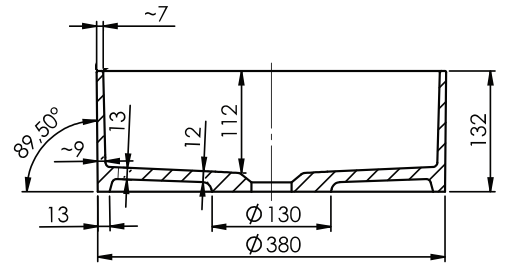

Matte Black: 7331B

W310 x H110

SPECIFICATION SHEET

Vessel Basin Options

Maya Round

Mineral Composite
White: 7382

380L x 380W x 132H

Note: Not available with a slab top centre tap hole position

Maya Square Slim

Mineral Composite
White: 7381

400L x 400W x 140H

Note: Not available with a slab top centre tap hole position

Maya Square Elite

Mineral Composite
White: 7383

414L x 414W x 152H

Note: Not available with a slab top centre tap hole position