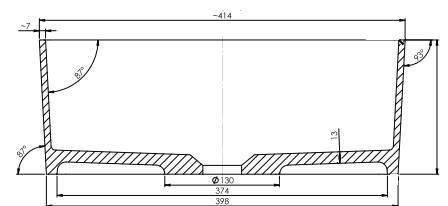

Maya Square Slim

Mineral Composite
White: 7381

400L x 400W x 140H

Note: Not available with a slab top centre tap hole position

Maya Square Elite

Mineral Composite
White: 7383

414L x 414W x 152H

Note: Not available with a slab top centre tap hole position