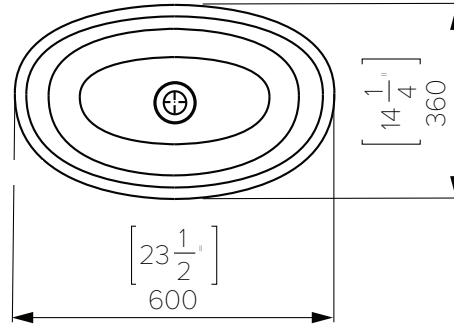

Washington

Mineral Composite
White: 7384
Matte White: 7384MW

600L x 360W x 150H