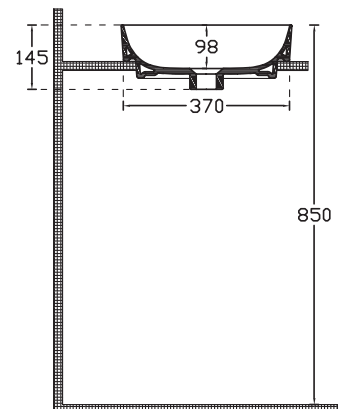

L355 X W355 X H120

SPECIFICATION SHEET

Vessel Basin Options

Quarto Round 410

Vitreous China

White: 7350

Matte Black: 7350B

W410 x H125

Maya Square Slim

Mineral Composite
White: 7381

400L x 400W x 140H

Note: Not available with a slab top centre tap hole position

Maya Square Elite

Mineral Composite
White: 7383

414L x 414W x 152H

Note: Not available with a slab top centre tap hole position

SPECIFICATION SHEET

Vessel Basin Options

Harper Oval

Mineral Composite
White: 7380
Matte White: 7380MW

L599 X W361 X H160

Washington

Mineral Composite
White: 7384
Matte White: 7384MW

600L x 360W x 150H

Ravani Semi-Recessed Rectangular Basin

Vitreous China
7326

W380 x L500 x H100

Note: Not available with a Quartz Slab Top

SPECIFICATION SHEET

Vessel Basin Options

Ravani 550 x 420mm Inset Countertop Basin

Vitreous China
27060