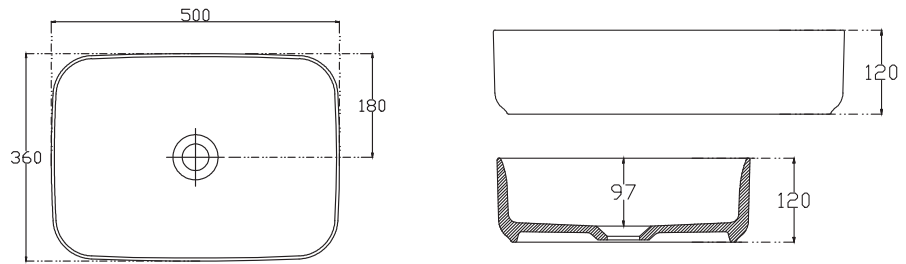

SPECIFICATION SHEET

Vessel Basin Options

Toni Rectangular

Vitreous China
Gloss White: 7430GW
Matte White: 7430MW
Salmon: 7430SL
Mint: 7430MT
Taupe: 7430TP
Matte Black: 7430MB
Anthracite: 7430AT
Royal Blue: 7430RB
Emerald Green: 7430EG