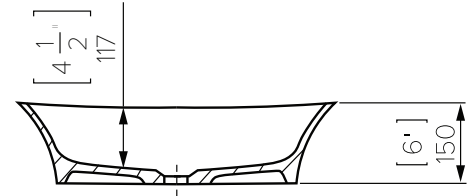

Maya Square Slim

Mineral Composite
White: 7381

400L x 400W x 140H

Note: Not available with a slab top centre tap hole position

Maya Square Elite

Mineral Composite
White: 7383

414L x 414W x 152H

Note: Not available with a slab top centre tap hole position

Ravani Semi-Recessed Rectangular Basin

Vitreous China
7326

W380 x L500 x H100

Note: Not available with a Quartz Slab Top

SPECIFICATION SHEET

Vessel Basin Options

Ravani 550 x 420mm Inset Countertop Basin

Vitreous China
27060