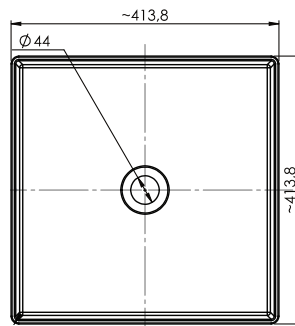

Matte Black: 7331B

W310 x H110

SPECIFICATION SHEET

Vessel Basin Options

Maya Round

Mineral Composite
White: 7382

380L x 380W x 132H

Note: Not available with a slab top centre tap hole position

Maya Square Slim

Mineral Composite
White: 7381

400L x 400W x 140H

Note: Not available with a slab top centre tap hole position

Maya Square Elite

Mineral Composite
White: 7383

414L x 414W x 152H

Note: Not available with a slab top centre tap hole position

Ravani Semi-Recessed Rectangular Basin

Vitreous China
7326

W380 x L500 x H100

Note: Not available with a Quartz Slab Top

SPECIFICATION SHEET

Vessel Basin Options

Ravani 550 x 420mm Inset Countertop Basin

Vitreous China
27060