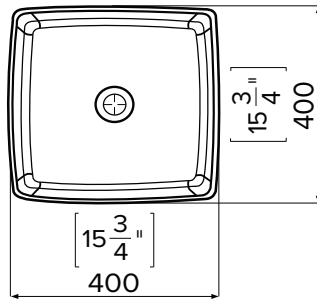

L355 X W355 X H120

SPECIFICATION SHEET

Vessel Basin Options

Quarto Round 410

Vitreous China

White: 7350

Matte Black: 7350B

W410 x H125

Matte Black: 7331B

W310 x H110

SPECIFICATION SHEET

Vessel Basin Options

Maya Round

Mineral Composite
White: 7382

380L x 380W x 132H

Note: Not available with a slab top centre tap hole position

Maya Square Slim

Mineral Composite
White: 7381

400L x 400W x 140H

Note: Not available with a slab top centre tap hole position

Maya Square Elite

Mineral Composite
White: 7383

414L x 414W x 152H

Note: Not available with a slab top centre tap hole position