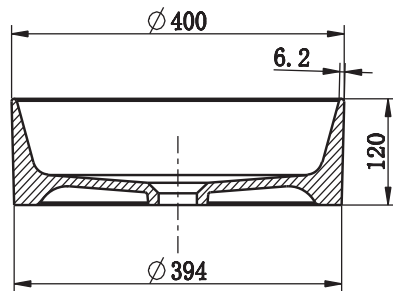

L355 X W355 X H120

SPECIFICATION SHEET

Vessel Basin Options

Quarto Round 410

Vitreous China

White: 7350

Matte Black: 7350B

W410 x H125

Note: Not available with a slab top centre tap hole position

Quarto Round 360

Vitreous China

Matte Black: 7332B

W360 x H120

Quarto Round 310

Vitreous China

White: 7331