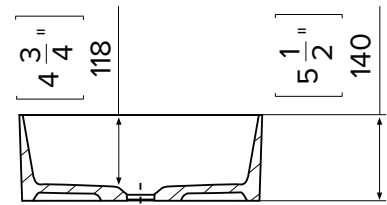

Matte Black: 7331B

W310 x H110

SPECIFICATION SHEET

Vessel Basin Options

Maya Round

Mineral Composite
White: 7382

380L x 380W x 132H

Note: Not available with a slab top centre tap hole position

Maya Square Slim

Mineral Composite
White: 7381

400L x 400W x 140H

Note: Not available with a slab top centre tap hole position

Maya Square Elite

Mineral Composite
White: 7383

414L x 414W x 152H

Note: Not available with a slab top centre tap hole position