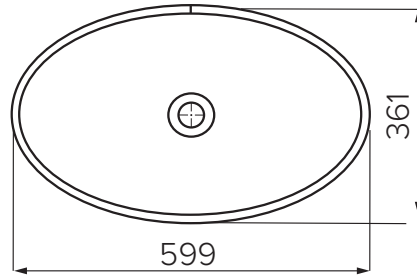

SPECIFICATION SHEET

Vessel Basin Options

Harper Oval

Mineral Composite
White: 7380
Matte White: 7380MW

L599 X W361 X H160