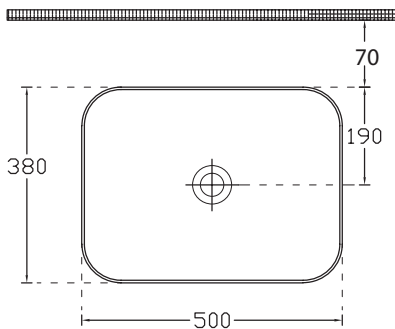

Matte Black: 7331B

W310 x H110

SPECIFICATION SHEET

Vessel Basin Options

Maya Round

Mineral Composite
White: 7382

380L x 380W x 132H

Note: Not available with a slab top centre tap hole position

Maya Square Slim

Mineral Composite
White: 7381

400L x 400W x 140H

Note: Not available with a slab top centre tap hole position

Maya Square Elite

Mineral Composite
White: 7383

414L x 414W x 152H

Note: Not available with a slab top centre tap hole position

SPECIFICATION SHEET

Vessel Basin Options

Harper Oval

Mineral Composite
White: 7380
Matte White: 7380MW

L599 X W361 X H160

Washington

Mineral Composite
White: 7384
Matte White: 7384MW

600L x 360W x 150H

Ravani Semi-Recessed Rectangular Basin

Vitreous China
7326

W380 x L500 x H100

Note: Not available with a Quartz Slab Top

SPECIFICATION SHEET

Vessel Basin Options

Ravani 550 x 420mm Inset Countertop Basin

Vitreous China
27060