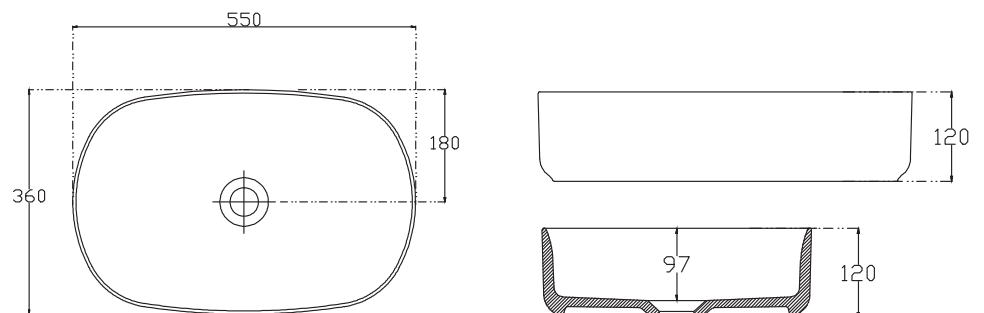

Toni Oval

Vitreous China
Gloss White: 7440GW
Matte White: 7440MW
Salmon: 7440SL
Mint: 7440MT
Taupe: 7440TP
Matte Black: 7440MB
Anthracite: 7440AT
Royal Blue: 7440RB
Emerald Green: 7440EG