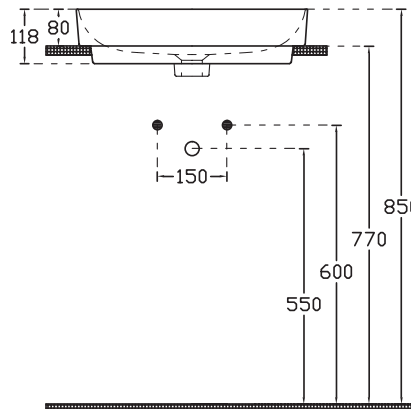

L355 X W355 X H120

SPECIFICATION SHEET

Vessel Basin Options

Quarto Round 410

Vitreous China

White: 7350

Matte Black: 7350B

W410 x H125

Maya Square Slim

Mineral Composite
White: 7381

400L x 400W x 140H

Note: Not available with a slab top centre tap hole position

Maya Square Elite

Mineral Composite
White: 7383

414L x 414W x 152H

Note: Not available with a slab top centre tap hole position

SPECIFICATION SHEET

Vessel Basin Options

Harper Oval

Mineral Composite
White: 7380
Matte White: 7380MW

L599 X W361 X H160

Washington

Mineral Composite
White: 7384
Matte White: 7384MW

600L x 360W x 150H

Ravani Semi-Recessed Rectangular Basin

Vitreous China
7326

W380 x L500 x H100

Note: Not available with a Quartz Slab Top

SPECIFICATION SHEET

Vessel Basin Options

Ravani 550 x 420mm Inset Countertop Basin

Vitreous China
27060