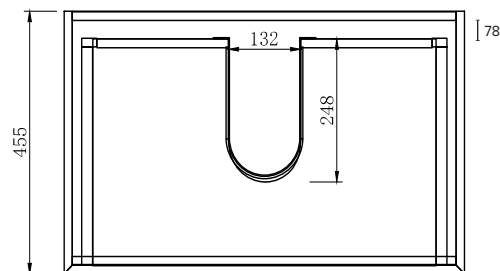

### Features

- Wall Hung
- 1 Drawer
- Slab Top Options:
  - 19mm Timber Veneer Plywood Top
  - 20mm Quartz Top
  - 20mm Stonecast Top
- Colours: Timber Veneer on Plywood
- Dimensions: H420 x W750 x D460

### Technical Details

*Note: All measurements shown are in millimetres. Sizes are nominal.*

FRONT VIEW

SIDE VIEW

TOP VIEW