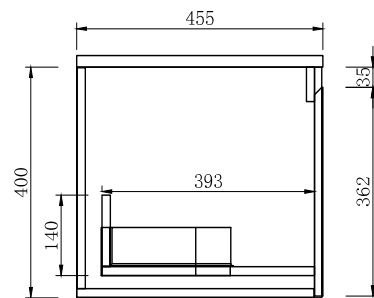

### Features

- Wall Hung
- 1 Drawer
- Slab Top Options:
  - 19mm Timber Veneer Plywood Top
  - 20mm Quartz Top
  - 20mm Stonecast Top
- Colours: Timber Veneer on Plywood
- Dimensions: H420 x W750 x D460

### Technical Details

*Note: All measurements shown are in millimetres. Sizes are nominal.*

FRONT VIEW

SIDE VIEW

TOP VIEW