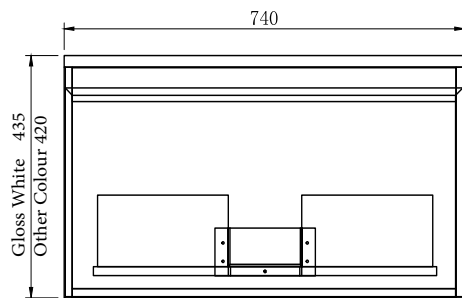

### Features

- Wall Hung
- 1 Drawer
- Slab Top Options:
  - 19mm Timber Veneer Plywood Top
  - 20mm Quartz Top
  - 20mm Stonecast Top
- Colours: Timber Veneer on Plywood
- Dimensions: H420 x W750 x D460

### Technical Details

*Note: All measurements shown are in millimetres. Sizes are nominal.*

FRONT VIEW

SIDE VIEW

TOP VIEW