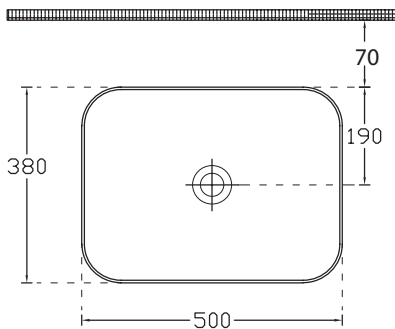

### Ravani Semi-Recessed Rectangular Basin

Vitreous China

7326

W380 x L500 x H100

Note: Not available with a Quartz Slab Top