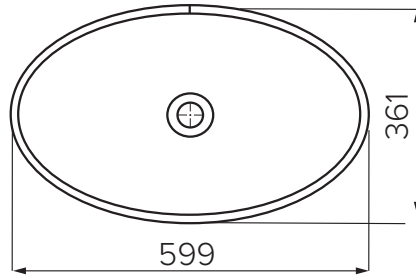

SPECIFICATION SHEET

Vessel Basin Options

Harper Oval

Mineral Composite

White: 7380

Matte White: 7380MW

L599 X W361 X H160