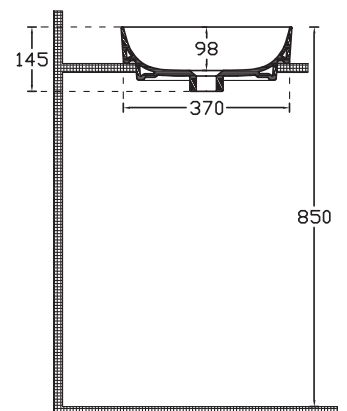

### Technical Details

*Note: All measurements shown are in millimetres. Sizes are nominal.*

FRONT VIEW

SIDE VIEW

TOP VIEW

### Ravani Semi-Recessed Rectangular Basin

Vitreous China

7326

W380 x L500 x H100

Note: Not available with a Quartz Slab Top