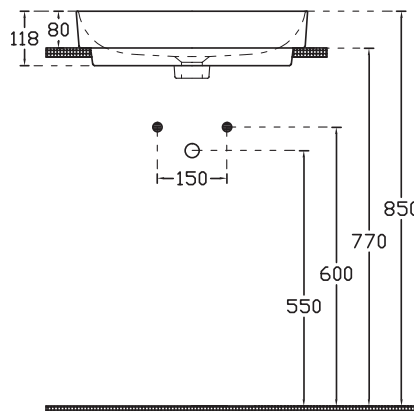

### Technical Details

*Note: All measurements shown are in millimetres. Sizes are nominal.*

FRONT VIEW

SIDE VIEW

TOP VIEW

### Ravani Semi-Recessed Rectangular Basin

Vitreous China

7326

W380 x L500 x H100

Note: Not available with a Quartz Slab Top