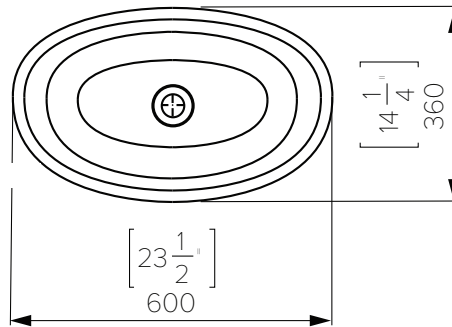

Washington

Mineral Composite

White: 7384

Matte White: 7384MW

600L x 360W x 150H