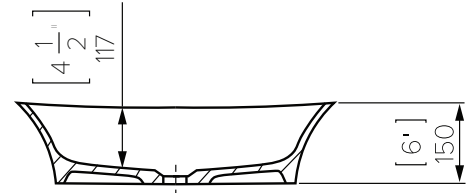

Maya Square Slim

Mineral Composite
White: 7381

400L x 400W x 140H

Note: Not available with a slab top centre tap hole position

Maya Square Elite

Mineral Composite
White: 7383

414L x 414W x 152H

Note: Not available with a slab top centre tap hole position

SPECIFICATION SHEET

Vessel Basin Options

Harper Oval

Mineral Composite
White: 7380
Matte White: 7380MW

L599 X W361 X H160

Washington

Mineral Composite
White: 7384
Matte White: 7384MW

600L x 360W x 150H

Ravani Semi-Recessed Rectangular Basin

Vitreous China
7326

W380 x L500 x H100

Note: Not available with a Quartz Slab Top

SPECIFICATION SHEET

Vessel Basin Options

Ravani 550 x 420mm Inset Countertop Basin

Vitreous China
27060