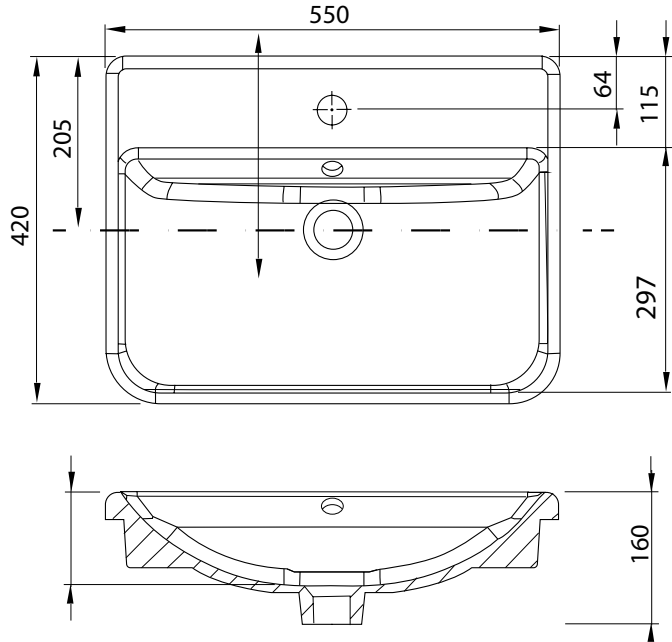

Maya Square Slim

Mineral Composite
White: 7381

400L x 400W x 140H

Note: Not available with a slab top centre tap hole position

Maya Square Elite

Mineral Composite
White: 7383

414L x 414W x 152H

Note: Not available with a slab top centre tap hole position

Ravani Semi-Recessed Rectangular Basin

Vitreous China
7326

W380 x L500 x H100

Note: Not available with a Quartz Slab Top

SPECIFICATION SHEET

Vessel Basin Options

Ravani 550 x 420mm Inset Countertop Basin

Vitreous China
27060

W550 (± 5) x D420

Note: Not available with a Quartz Slab Top