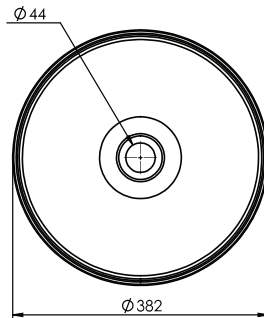

L355 X W355 X H120

SPECIFICATION SHEET

Vessel Basin Options

Quarto Round 410

Vitreous China

White: 7350

Matte Black: 7350B

W410 x H125

Note: Not available with a slab top centre tap hole position

Quarto Round 360

Vitreous China

Matte Black: 7332B

W360 x H120

Quarto Round 310

Vitreous China

White: 7331

Matte Black: 7331B

W310 x H110

SPECIFICATION SHEET

Vessel Basin Options

Maya Round

Mineral Composite
White: 7382

380L x 380W x 132H

Note: Not available with a slab top centre tap hole position

Maya Square Slim

Mineral Composite
White: 7381

400L x 400W x 140H

Note: Not available with a slab top centre tap hole position

Maya Square Elite

Mineral Composite
White: 7383

414L x 414W x 152H

Note: Not available with a slab top centre tap hole position