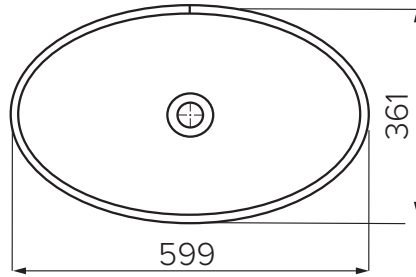

SPECIFICATION SHEET

Vessel Basin Options

Harper Oval

Mineral Composite
White: 7380
Matte White: 7380MW

L599 X W361 X H160