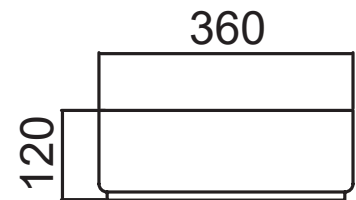

L355 X W355 X H120

SPECIFICATION SHEET

Vessel Basin Options

Quarto Round 410

Vitreous China

White: 7350

Matte Black: 7350B

W410 x H125

Note: Not available with a slab top centre tap hole position

Quarto Round 360

Vitreous China

Matte Black: 7332B

W360 x H120

Quarto Round 310

Vitreous China

White: 7331