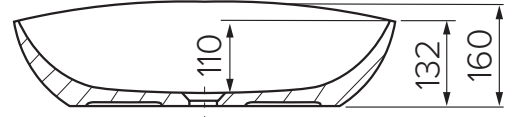

SPECIFICATION SHEET

Vessel Basin Options

Harper Oval

Mineral Composite
White: 7380
Matte White: 7380MW

L599 X W361 X H160