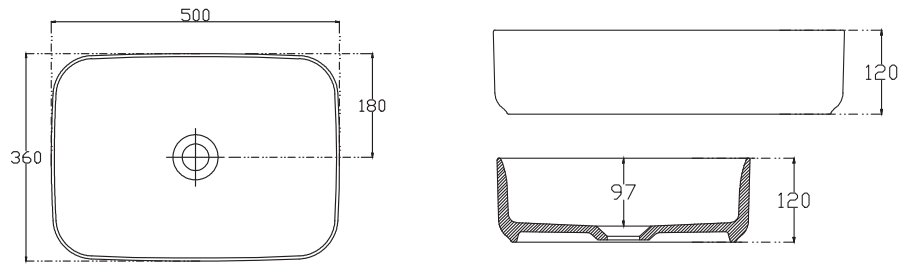

Note: All measurements shown are in millimetres. Sizes are nominal.

SPECIFICATION SHEET

Vessel Basin Options

Toni Rectangular

Vitreous China
Gloss White: 7430GW
Matte White: 7430MW
Salmon: 7430SL
Mint: 7430MT
Taupe: 7430TP
Matte Black: 7430MB
Anthracite: 7430AT
Royal Blue: 7430RB
Emerald Green: 7430EG