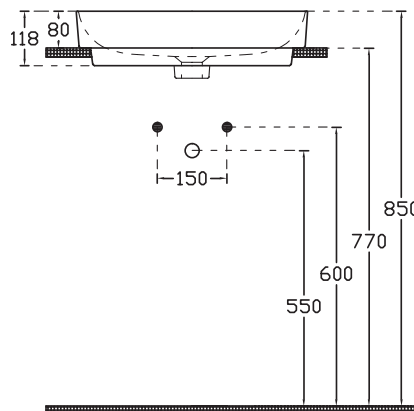

L355 X W355 X H120

SPECIFICATION SHEET

Vessel Basin Options

Quarto Round 410

Vitreous China

White: 7350

Matte Black: 7350B

W410 x H125

Maya Square Slim

Mineral Composite
White: 7381

400L x 400W x 140H

Note: Not available with a slab top centre tap hole position

Maya Square Elite

Mineral Composite
White: 7383

414L x 414W x 152H

Note: Not available with a slab top centre tap hole position

SPECIFICATION SHEET

Vessel Basin Options

Harper Oval

Mineral Composite
White: 7380
Matte White: 7380MW

L599 X W361 X H160

Washington

Mineral Composite
White: 7384
Matte White: 7384MW

600L x 360W x 150H

Ravani Semi-Recessed Rectangular Basin

Vitreous China
7326

W380 x L500 x H100

Note: Not available with a Quartz Slab Top

SPECIFICATION SHEET

Vessel Basin Options

Ravani 550 x 420mm Inset Countertop Basin

Vitreous China
27060