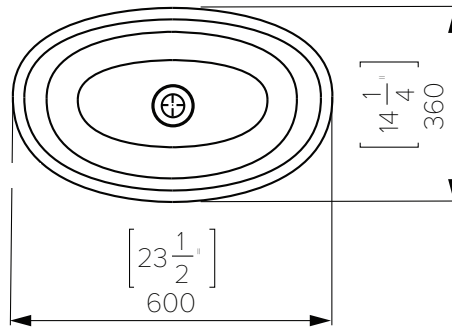

Maya Square Slim

Mineral Composite
White: 7381

400L x 400W x 140H

Note: Not available with a slab top centre tap hole position

Maya Square Elite

Mineral Composite
White: 7383

414L x 414W x 152H

Note: Not available with a slab top centre tap hole position

Ravani Semi-Recessed Rectangular Basin

Vitreous China
7326

W380 x L500 x H100

Note: Not available with a Quartz Slab Top

SPECIFICATION SHEET

Vessel Basin Options

Ravani 550 x 420mm Inset Countertop Basin

Vitreous China
27060