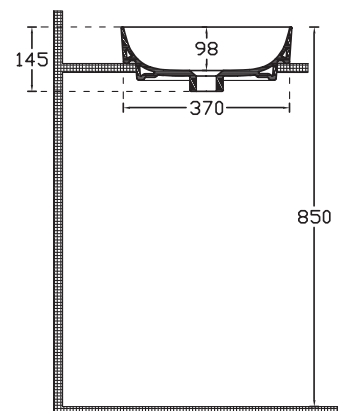

L355 X W355 X H120

SPECIFICATION SHEET

Vessel Basin Options

Quarto Round 410

Vitreous China

White: 7350

Matte Black: 7350B

W410 x H125

Maya Square Slim

Mineral Composite
White: 7381

400L x 400W x 140H

Note: Not available with a slab top centre tap hole position

Maya Square Elite

Mineral Composite
White: 7383

414L x 414W x 152H

Note: Not available with a slab top centre tap hole position

SPECIFICATION SHEET

Vessel Basin Options

Harper Oval

Mineral Composite
White: 7380
Matte White: 7380MW

L599 X W361 X H160

Washington

Mineral Composite
White: 7384
Matte White: 7384MW

600L x 360W x 150H

Ravani Semi-Recessed Rectangular Basin

Vitreous China
7326

W380 x L500 x H100

Note: Not available with a Quartz Slab Top

SPECIFICATION SHEET

Vessel Basin Options

Ravani 550 x 420mm Inset Countertop Basin

Vitreous China
27060