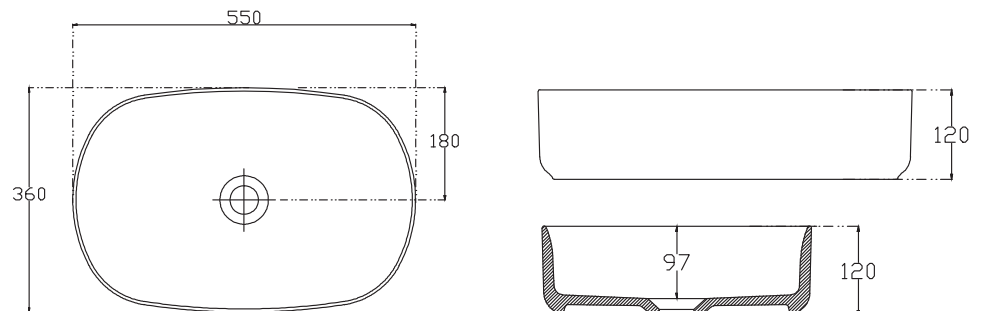

Toni Oval

Vitreous China
Gloss White: 7440GW
Matte White: 7440MW
Salmon: 7440SL
Mint: 7440MT
Taupe: 7440TP
Matte Black: 7440MB
Anthracite: 7440AT
Royal Blue: 7440RB
Emerald Green: 7440EG