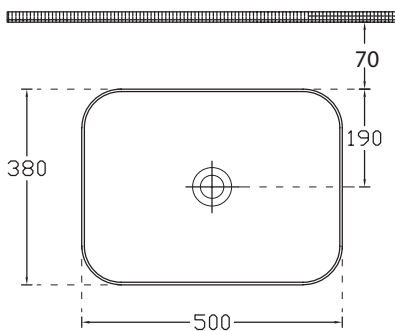

Matte Black: 7331B

W310 x H110

SPECIFICATION SHEET

Vessel Basin Options

Maya Round

Mineral Composite
White: 7382

380L x 380W x 132H

Note: Not available with a slab top centre tap hole position

Maya Square Slim

Mineral Composite
White: 7381

400L x 400W x 140H

Note: Not available with a slab top centre tap hole position

Maya Square Elite

Mineral Composite
White: 7383

414L x 414W x 152H

Note: Not available with a slab top centre tap hole position

SPECIFICATION SHEET

Vessel Basin Options

Harper Oval

Mineral Composite
White: 7380
Matte White: 7380MW

L599 X W361 X H160

Washington

Mineral Composite
White: 7384
Matte White: 7384MW

600L x 360W x 150H

Ravani Semi-Recessed Rectangular Basin

Vitreous China
7326

W380 x L500 x H100

Note: Not available with a Quartz Slab Top

SPECIFICATION SHEET

Vessel Basin Options

Ravani 550 x 420mm Inset Countertop Basin

Vitreous China
27060