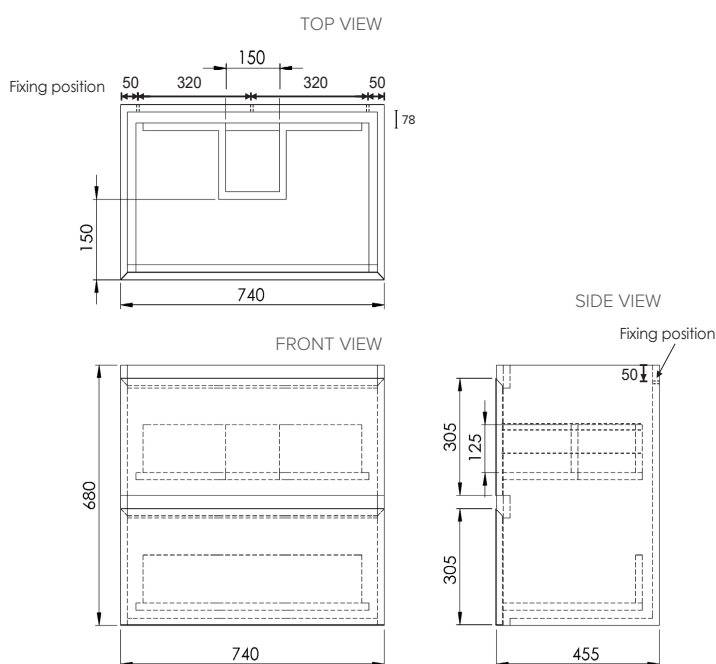

SPECIFICATION SHEET

Ravani 750mm 2 Drawer Wall Cabinet

Features

- Wall Hung
- 2 Drawers
- Slab Top Options:
19mm Timber Veneer Plywood Top
20mm Quartz Top
20mm Stonecast Top
- Colours: Timber Veneer on Plywood
- Dimensions: H700 x W750 x D460

Note: All measurements shown are in millimetres. Sizes are nominal.

SPECIFICATION SHEET

Vessel Basin Options

Toni Rectangular

Vitreous China
Gloss White: 7430GW
Matte White: 7430MW
Salmon: 7430SL
Mint: 7430MT
Taupe: 7430TP
Matte Black: 7430MB
Anthracite: 7430AT
Royal Blue: 7430RB
Emerald Green: 7430EG

L355 X W355 X H120

SPECIFICATION SHEET

Vessel Basin Options

Quarto Round 410

Vitreous China

White: 7350

Matte Black: 7350B

W410 x H125