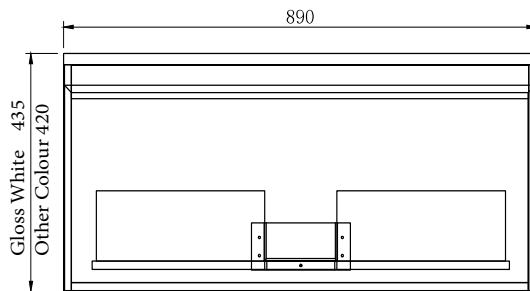

SPECIFICATION SHEET

Ravani 900mm 1 Drawer Wall Cabinet

Features

- Wall Hung
- 1 Drawer
- Slab Top Options:
 - 19mm Timber Veneer Plywood Top
 - 20mm Quartz Top
 - 20mm Stonecast Top
- Colours: Timber Veneer on Plywood
- Dimensions: H420 x W900 x D460

Himalaya
20mm Quartz Top
HY

Gloss White
20mm StoneCast Top
SC

Matte White
20mm StoneCast Top
SCMW

Note: To order a Quartz or StoneCast Slab Top, add the slab top code to the cabinet code

Technical Details

Note: All measurements shown are in millimetres. Sizes are nominal.

FRONT VIEW

SIDE VIEW

TOP VIEW