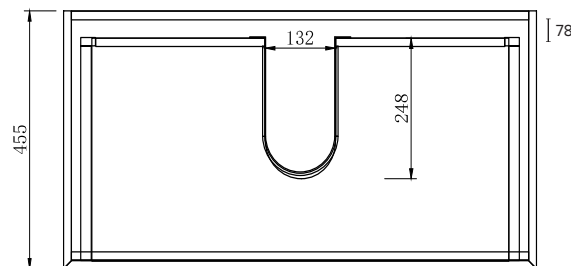

SPECIFICATION SHEET

Ravani 900mm 1 Drawer Wall Cabinet

Features

- Wall Hung
- 1 Drawer
- Slab Top Options:
 - 19mm Timber Veneer Plywood Top
 - 20mm Quartz Top
 - 20mm Stonecast Top
- Colours: Timber Veneer on Plywood
- Dimensions: H420 x W900 x D460

Note: All measurements shown are in millimetres. Sizes are nominal.

FRONT VIEW

SIDE VIEW

TOP VIEW