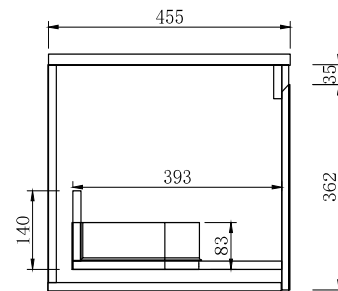

SPECIFICATION SHEET

Ravani 900mm 1 Drawer Wall Cabinet

Features

- Wall Hung
- 1 Drawer
- Slab Top Options:
 - 19mm Timber Veneer Plywood Top
 - 20mm Quartz Top
 - 20mm Stonecast Top
- Colours: Timber Veneer on Plywood
- Dimensions: H420 x W900 x D460

Note: All measurements shown are in millimetres. Sizes are nominal.

FRONT VIEW

SIDE VIEW

TOP VIEW