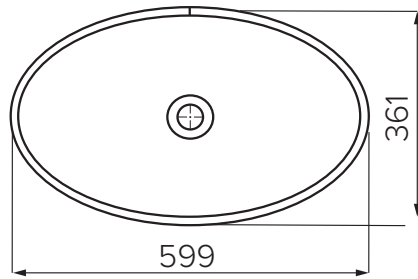

SPECIFICATION SHEET

Vessel Basin Options

Harper Oval

Mineral Composite
White: 7380
Matte White: 7380MW

L599 X W361 X H160