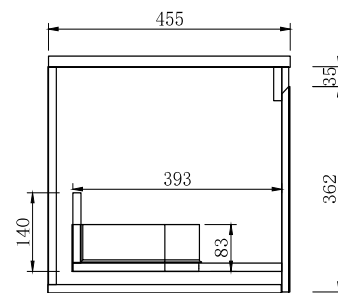

### Features

- Wall Hung
- 1 Drawer
- Slab Top Options:
  - 19mm Timber Veneer Plywood Top
  - 20mm Quartz Top
  - 20mm Stonecast Top
- Colours: Timber Veneer on Plywood
- Dimensions: H420 x W900 x D460

### Technical Details

*Note: All measurements shown are in millimetres. Sizes are nominal.*

FRONT VIEW

SIDE VIEW

TOP VIEW