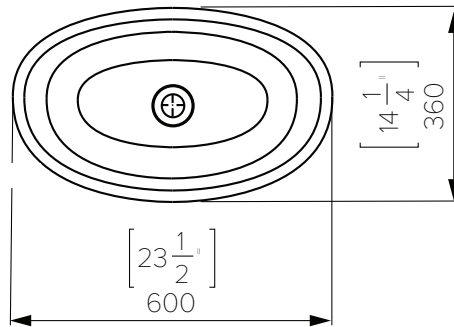

Washington

Mineral Composite
White: 7384
Matte White: 7384MW

600L x 360W x 150H