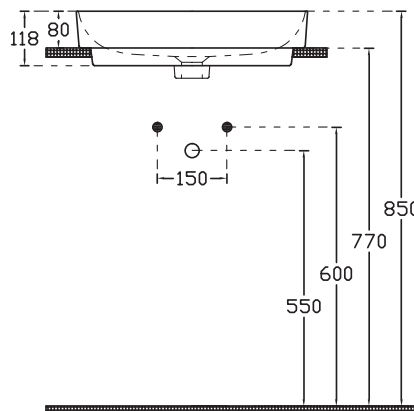

### Technical Details

*Note: All measurements shown are in millimetres. Sizes are nominal.*

FRONT VIEW

SIDE VIEW

TOP VIEW

### Ravani Semi-Recessed Rectangular Basin

Vitreous China  
7326

W380 x L500 x H100

Note: Not available with a Quartz Slab Top