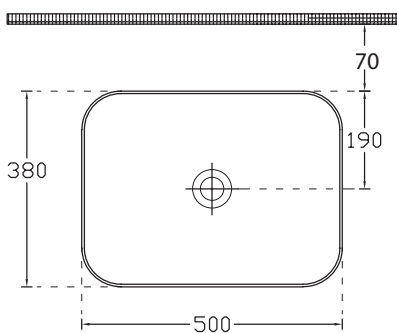

### Ravani Semi-Recessed Rectangular Basin

Vitreous China  
7326

W380 x L500 x H100

Note: Not available with a Quartz Slab Top