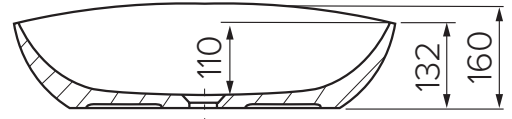

SPECIFICATION SHEET

Vessel Basin Options

Harper Oval

Mineral Composite
White: 7380
Matte White: 7380MW

L599 X W361 X H160