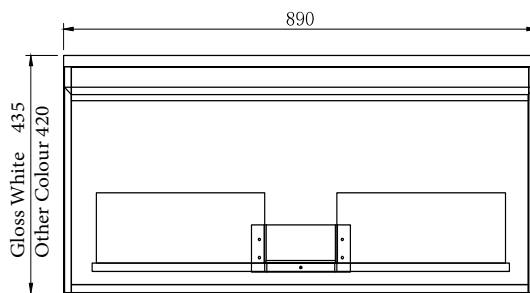

### Features

- Wall Hung
- 1 Drawer
- Slab Top Options:
  - 19mm Timber Veneer Plywood Top
  - 20mm Quartz Top
  - 20mm Stonecast Top
- Colours: Timber Veneer on Plywood
- Dimensions: H420 x W900 x D460

### Technical Details

*Note: All measurements shown are in millimetres. Sizes are nominal.*

FRONT VIEW

SIDE VIEW

TOP VIEW