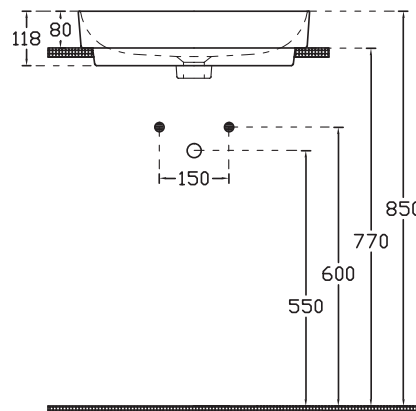

L355 X W355 X H120

SPECIFICATION SHEET

Vessel Basin Options

Quarto Round 410

Vitreous China

White: 7350

Matte Black: 7350B

W410 x H125

Maya Square Slim

Mineral Composite
White: 7381

400L x 400W x 140H

Note: Not available with a slab top centre tap hole position

Maya Square Elite

Mineral Composite
White: 7383

414L x 414W x 152H

Note: Not available with a slab top centre tap hole position

SPECIFICATION SHEET

Vessel Basin Options

Harper Oval

Mineral Composite

White: 7380

Matte White: 7380MW

L599 X W361 X H160

Washington

Note: Not available with a Quartz Slab Top

SPECIFICATION SHEET

Vessel Basin Options

Ravani 550 x 420mm Inset Countertop Basin

Vitreous China
27060

W550 (± 5) x D420

Note: Not available with a Quartz Slab Top