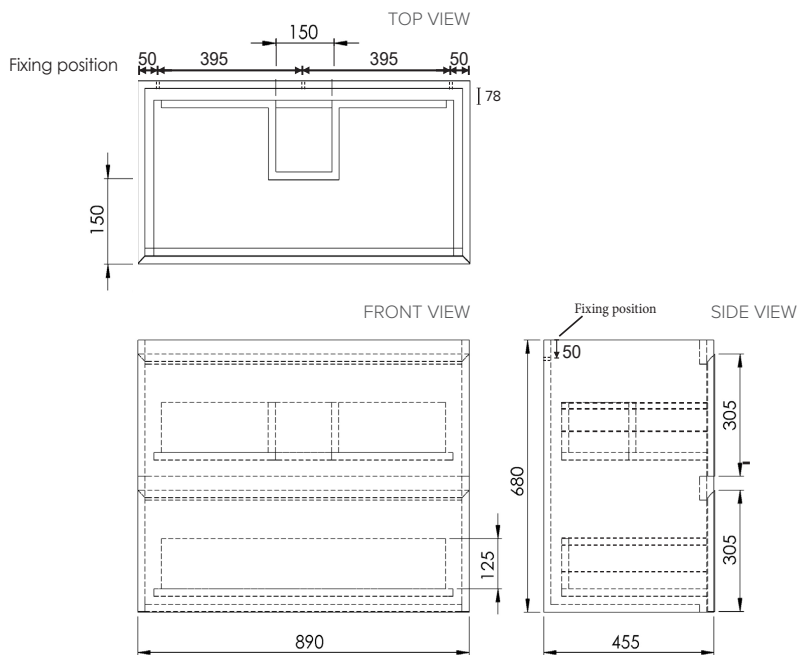

Technical Details

Note: All measurements shown are in millimetres. Sizes are nominal.