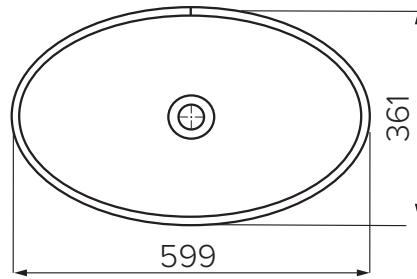

Maya Square Slim

Mineral Composite
White: 7381

400L x 400W x 140H

Note: Not available with a slab top centre tap hole position

Maya Square Elite

Mineral Composite
White: 7383

414L x 414W x 152H

Note: Not available with a slab top centre tap hole position

SPECIFICATION SHEET

Vessel Basin Options

Harper Oval

Mineral Composite

White: 7380

Matte White: 7380MW

L599 X W361 X H160

Washington

Note: Not available with a Quartz Slab Top

SPECIFICATION SHEET

Vessel Basin Options

Ravani 550 x 420mm Inset Countertop Basin

Vitreous China
27060

W550 (± 5) x D420

Note: Not available with a Quartz Slab Top