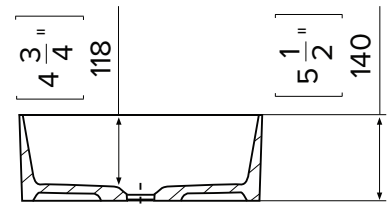

Matte Black: 7331B

W310 x H110

SPECIFICATION SHEET

Vessel Basin Options

Maya Round

Mineral Composite
White: 7382

380L x 380W x 132H

Note: Not available with a slab top centre tap hole position

Maya Square Slim

Mineral Composite
White: 7381

400L x 400W x 140H

Note: Not available with a slab top centre tap hole position

Maya Square Elite

Mineral Composite
White: 7383

414L x 414W x 152H

Note: Not available with a slab top centre tap hole position