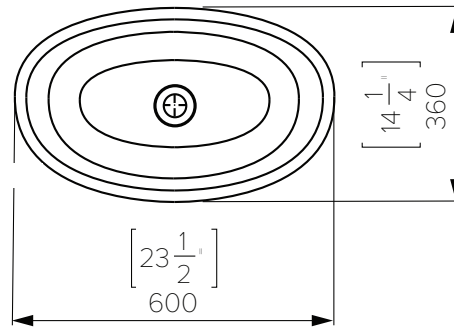

Washington

Mineral Composite

White: 7384

Matte White: 7384MW

600L x 360W x 150H