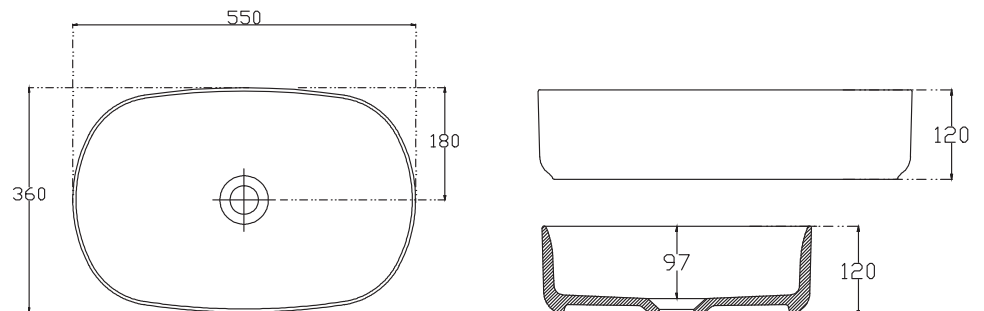

Toni Oval

Vitreous China
Gloss White: 7440GW
Matte White: 7440MW
Salmon: 7440SL
Mint: 7440MT
Taupe: 7440TP
Matte Black: 7440MB
Anthracite: 7440AT
Royal Blue: 7440RB
Emerald Green: 7440EG