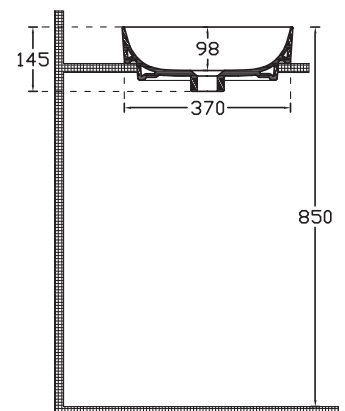

L355 X W355 X H120

SPECIFICATION SHEET

Vessel Basin Options

Quarto Round 410

Vitreous China

White: 7350

Matte Black: 7350B

W410 x H125

Maya Square Slim

Mineral Composite
White: 7381

400L x 400W x 140H

Note: Not available with a slab top centre tap hole position

Maya Square Elite

Mineral Composite
White: 7383

414L x 414W x 152H

Note: Not available with a slab top centre tap hole position

Note: Not available with a Quartz Slab Top

SPECIFICATION SHEET

Vessel Basin Options

Ravani 550 x 420mm Inset Countertop Basin

Vitreous China
27060

W550 (± 5) x D420

Note: Not available with a Quartz Slab Top