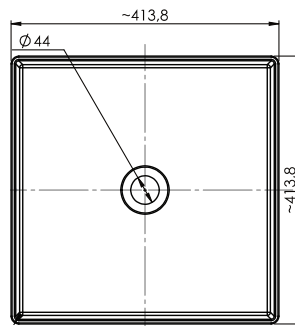

Matte Black: 7331B

W310 x H110

SPECIFICATION SHEET

Vessel Basin Options

Maya Round

Mineral Composite
White: 7382

380L x 380W x 132H

Note: Not available with a slab top centre tap hole position

Maya Square Slim

Mineral Composite
White: 7381

400L x 400W x 140H

Note: Not available with a slab top centre tap hole position

Maya Square Elite

Mineral Composite
White: 7383

414L x 414W x 152H

Note: Not available with a slab top centre tap hole position