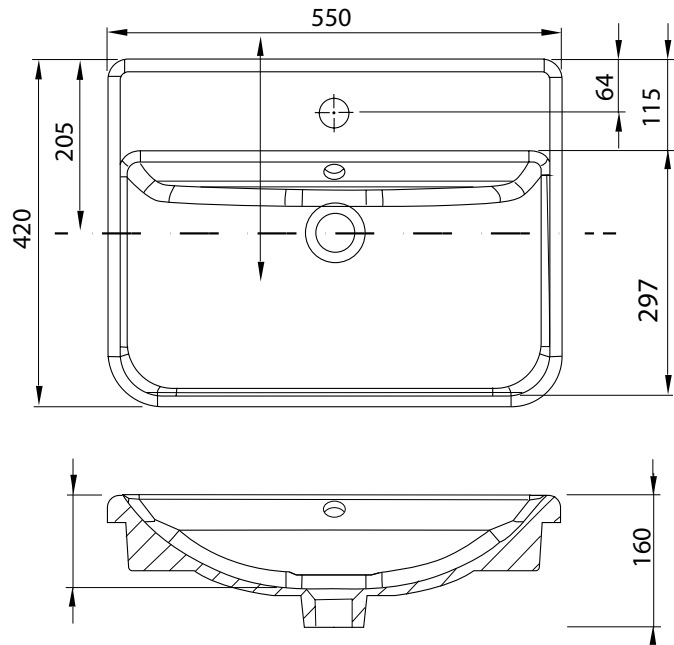

Note: Not available with a Quartz Slab Top

SPECIFICATION SHEET

Vessel Basin Options

Ravani 550 x 420mm Inset Countertop Basin

Vitreous China
27060

W550 (± 5) x D420

Note: Not available with a Quartz Slab Top