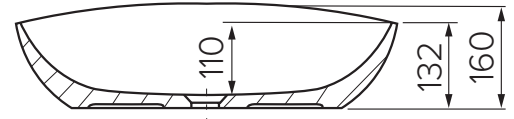

SPECIFICATION SHEET

Vessel Basin Options

Harper Oval

Mineral Composite

White: 7380

Matte White: 7380MW

L599 X W361 X H160