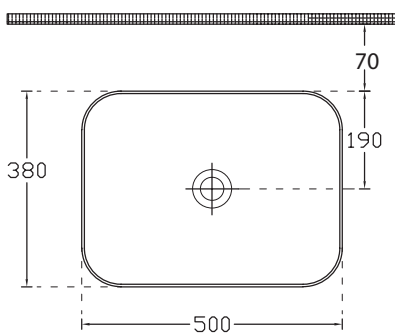

Maya Square Slim

Mineral Composite
White: 7381

400L x 400W x 140H

Note: Not available with a slab top centre tap hole position

Maya Square Elite

Mineral Composite
White: 7383

414L x 414W x 152H

Note: Not available with a slab top centre tap hole position

Note: Not available with a Quartz Slab Top

SPECIFICATION SHEET

Vessel Basin Options

Ravani 550 x 420mm Inset Countertop Basin

Vitreous China
27060

W550 (± 5) x D420

Note: Not available with a Quartz Slab Top