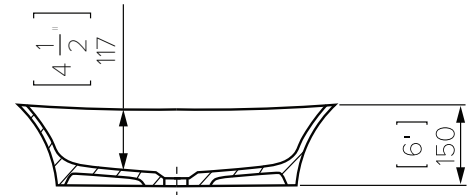

Washington

Mineral Composite

White: 7384

Matte White: 7384MW

600L x 360W x 150H