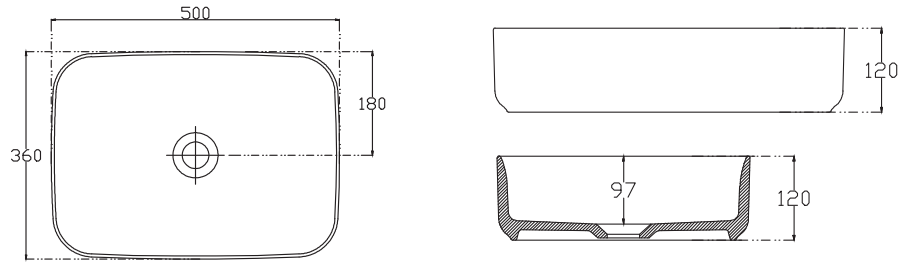

Note: All measurements shown are in millimetres. Sizes are nominal.

SPECIFICATION SHEET

Vessel Basin Options

Toni Rectangular

Vitreous China
Gloss White: 7430GW
Matte White: 7430MW
Salmon: 7430SL
Mint: 7430MT
Taupe: 7430TP
Matte Black: 7430MB
Anthracite: 7430AT
Royal Blue: 7430RB
Emerald Green: 7430EG