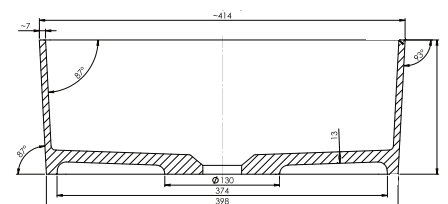

Maya Square Slim

Mineral Composite
White: 7381

400L x 400W x 140H

Note: Not available with a slab top centre tap hole position

Maya Square Elite

Mineral Composite
White: 7383

414L x 414W x 152H

Note: Not available with a slab top centre tap hole position