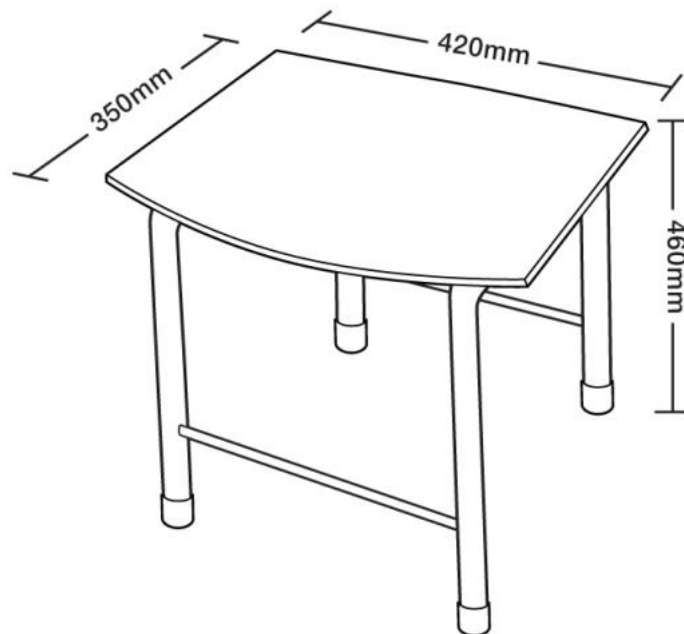

Shower Stool

Product Code: SSTOOL

Features

- Load tested to 350kg

Technical Details

Seat 420mm x 350mm, Legs at Base 400mm x 375mm

Note: all specifications and dimensions are correct at time of publication however are subject to change without notice. Please refer to physical product prior to installation.