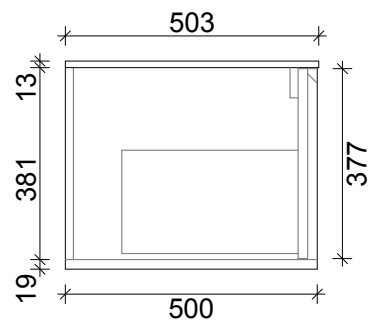

SPECIFICATION SHEET
STRATO 750 1 DRW WALL HUNG
SOLID SURFACE TOP

DRAWER WASTE CUT OUT

PRIMO BATHROOMWARE
3 EDISON PLACE
(03) 384-2471
EMAIL: enquiries@primobathroomware.co.nz