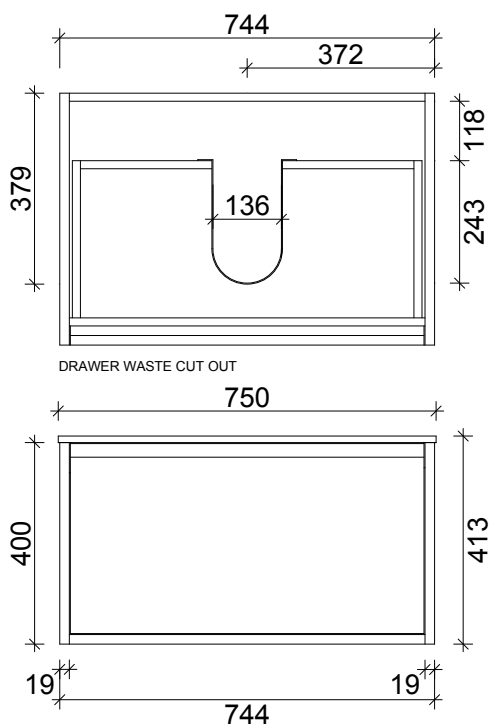

SPECIFICATION SHEET
STRATO 750 1 DRW WALL HUNG
SOLID SURFACE TOP

DRAWER WASTE CUT OUT

PRIMO BATHROOMWARE
3 EDISON PLACE
(03) 384-2471
EMAIL: enquiries@primobathroomware.co.nz