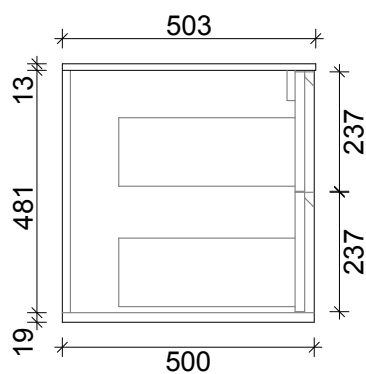

SPECIFICATION SHEET
STRATO 750 2 DRW WALL HUNG
SOLID SURFACE TOP

DRAWER WASTE CUT OUT

PRIMO BATHROOMWARE
3 EDISON PLACE
(03) 384-2471
EMAIL: enquiries@primobathroomware.co.nz