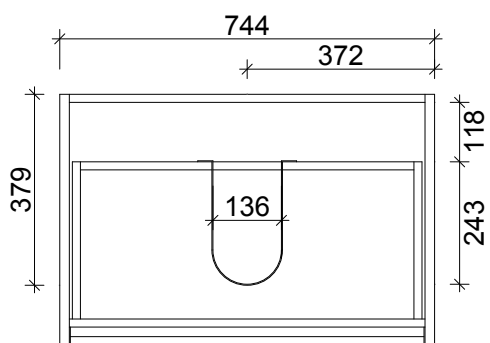

SPECIFICATION SHEET
STRATO 750 2 DRW WALL HUNG
SOLID SURFACE TOP

DRAWER WASTE CUT OUT

PRIMO BATHROOMWARE
3 EDISON PLACE
(03) 384-2471
EMAIL: enquiries@primobathroomware.co.nz