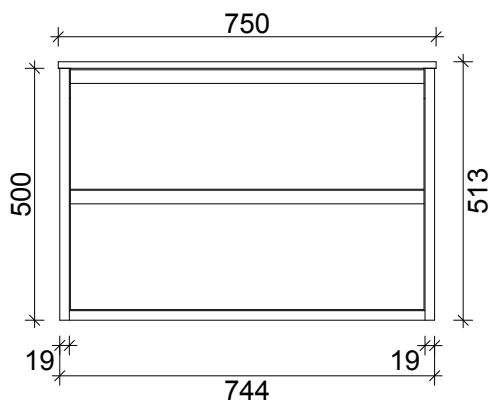

SPECIFICATION SHEET
STRATO 750 2 DRW WALL HUNG
SOLID SURFACE TOP

DRAWER WASTE CUT OUT

PRIMO BATHROOMWARE
3 EDISON PLACE
(03) 384-2471
EMAIL: enquiries@primobathroomware.co.nz