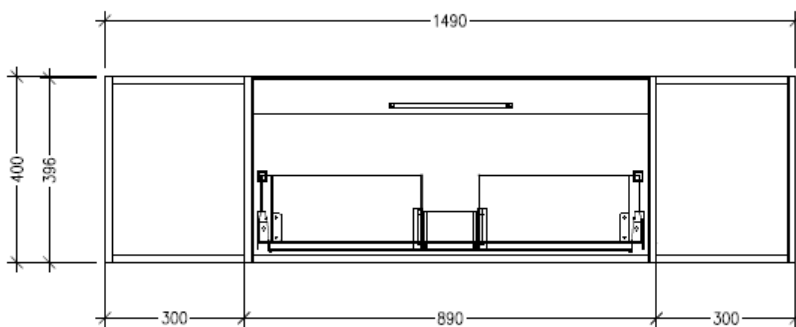

### Features

- Wall Hung
- 1 Drawer with Extrusion, 2 Open Shelves
- Centre Basin
- Laminate Woodgrain & Solid Colours on MR Board
- Dimensions: H400 x W1500 x D453

### Features

- Wall Hung
- 1 Drawer with Handle, 2 Open Shelves
- Centre Basin
- Laminate Woodgrain & Solid Colours on MR Board
- Dimensions: H400 x W1500 x D453

### Technical Details

Note: All measurements shown are in millimetres. Sizes are nominal.

TOP VIEW

FRONT VIEW

SIDE VIEW