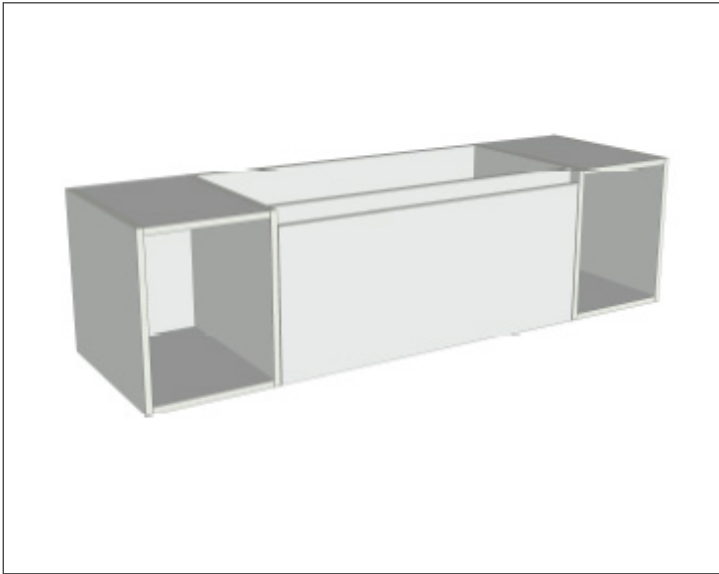

### Features

- Wall Hung
- 1 Drawer with Extrusion, 2 Open Shelves
- Centre Basin
- Laminate Woodgrain & Solid Colours on MR Board
- Dimensions: H400 x W1500 x D453

### Features

- Wall Hung
- 1 Drawer with Handle, 2 Open Shelves
- Centre Basin
- Laminate Woodgrain & Solid Colours on MR Board
- Dimensions: H400 x W1500 x D453

### Technical Details

Note: All measurements shown are in millimetres. Sizes are nominal.

TOP VIEW

FRONT VIEW

SIDE VIEW

### Features

- Wall Hung
- 1 Drawer with negative timber detail, 2 Open Shelves
- Centre Basin
- Laminate Woodgrain & Solid Colours on MR Board
- Dimensions: H400 x W1500 x D453