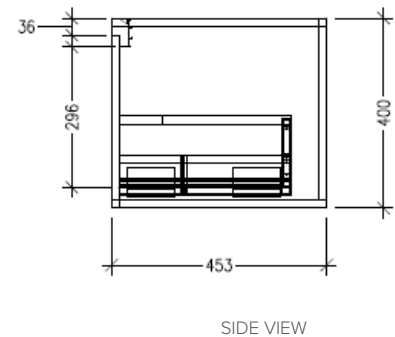

### Features

- Wall Hung
- 1 Drawer with Extrusion, 2 Open Shelves
- Centre Basin
- Laminate Woodgrain & Solid Colours on MR Board
- Dimensions: H400 x W1500 x D453

### Technical Details

Note: All measurements shown are in millimetres. Sizes are nominal.

### Technical Details

Note: All measurements shown are in millimetres. Sizes are nominal.

TOP VIEW

FRONT VIEW

SIDE VIEW