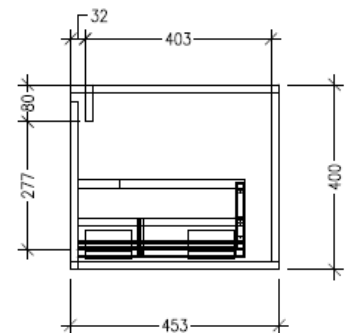

### Technical Details

Note: All measurements shown are in millimetres. Sizes are nominal.

### Technical Details

Note: All measurements shown are in millimetres. Sizes are nominal.

TOP VIEW

FRONT VIEW

SIDE VIEW

### Features

- Wall Hung
- 1 Drawer with negative timber detail, 2 Open Shelves
- Centre Basin
- Laminate Woodgrain & Solid Colours on MR Board
- Dimensions: H400 x W1500 x D453