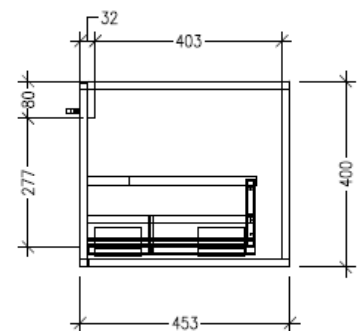

### Technical Details

Note: All measurements shown are in millimetres. Sizes are nominal.

### Features

- Wall Hung
- 1 Drawer with Handle, 2 Open Shelves
- Centre Basin
- Laminate Woodgrain & Solid Colours on MR Board
- Dimensions: H400 x W1500 x D453

### Technical Details

Note: All measurements shown are in millimetres. Sizes are nominal.

TOP VIEW

FRONT VIEW

SIDE VIEW