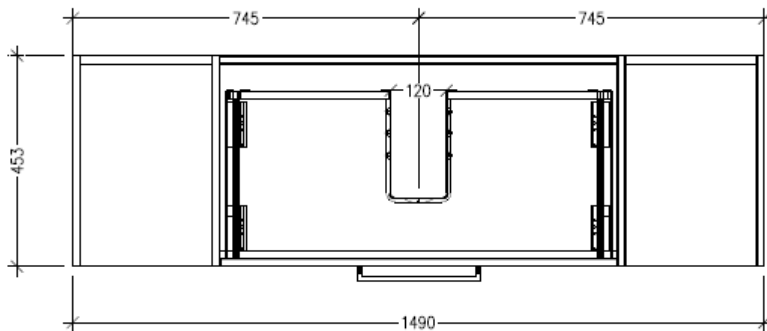

### Features

- Wall Hung
- 1 Drawer with Extrusion, 2 Open Shelves
- Centre Basin
- Laminate Woodgrain & Solid Colours on MR Board
- Dimensions: H400 x W1500 x D453

### Features

- Wall Hung
- 1 Drawer with Handle, 2 Open Shelves
- Centre Basin
- Laminate Woodgrain & Solid Colours on MR Board
- Dimensions: H400 x W1500 x D453

### Technical Details

Note: All measurements shown are in millimetres. Sizes are nominal.

TOP VIEW

FRONT VIEW

SIDE VIEW