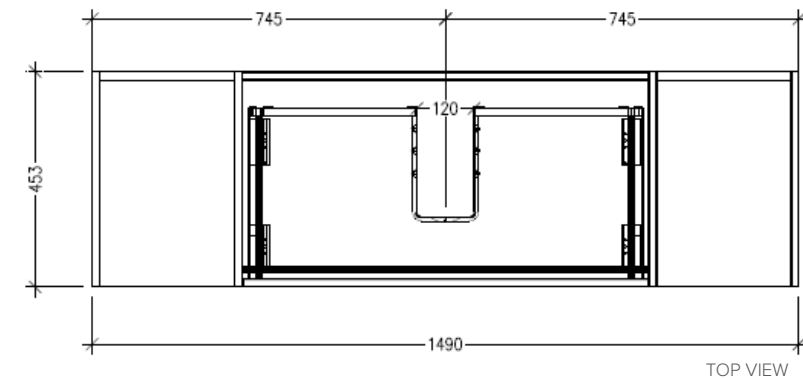

### Features

- Wall Hung
- 1 Drawer with Extrusion, 2 Open Shelves
- Centre Basin
- Laminate Woodgrain & Solid Colours on MR Board
- Dimensions: H400 x W1500 x D453

### Technical Details

Note: All measurements shown are in millimetres. Sizes are nominal.

### Features

- Wall Hung
- 1 Drawer with Handle, 2 Open Shelves
- Centre Basin
- Laminate Woodgrain & Solid Colours on MR Board
- Dimensions: H400 x W1500 x D453

### Technical Details

Note: All measurements shown are in millimetres. Sizes are nominal.

TOP VIEW

FRONT VIEW

SIDE VIEW