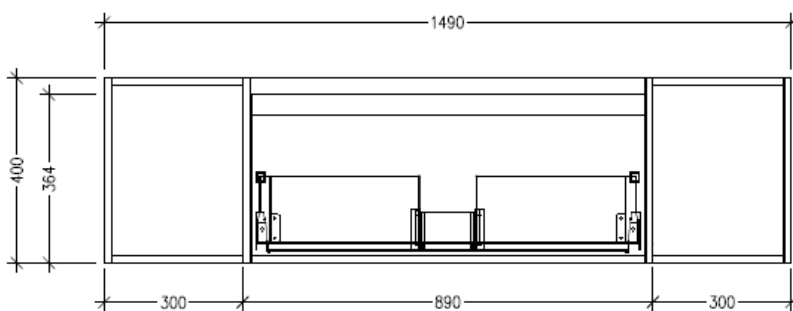

### Features

- Wall Hung
- 1 Drawer with Extrusion, 2 Open Shelves
- Centre Basin
- Laminate Woodgrain & Solid Colours on MR Board
- Dimensions: H400 x W1500 x D453

### Technical Details

Note: All measurements shown are in millimetres. Sizes are nominal.

TOP VIEW

FRONT VIEW

SIDE VIEW

### Features

- Wall Hung
- 1 Drawer with negative timber detail, 2 Open Shelves
- Centre Basin
- Laminate Woodgrain & Solid Colours on MR Board
- Dimensions: H400 x W1500 x D453