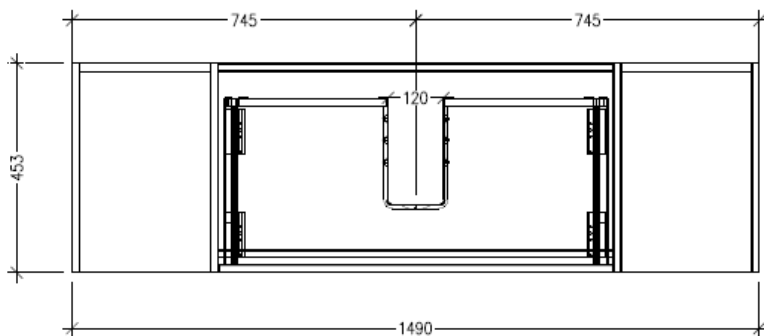

### Features

- Wall Hung
- 1 Drawer with Extrusion, 2 Open Shelves
- Centre Basin
- Laminate Woodgrain & Solid Colours on MR Board
- Dimensions: H400 x W1500 x D453

### Technical Details

Note: All measurements shown are in millimetres. Sizes are nominal.

TOP VIEW

FRONT VIEW

SIDE VIEW

### Features

- Wall Hung
- 1 Drawer with negative timber detail, 2 Open Shelves
- Centre Basin
- Laminate Woodgrain & Solid Colours on MR Board
- Dimensions: H400 x W1500 x D453