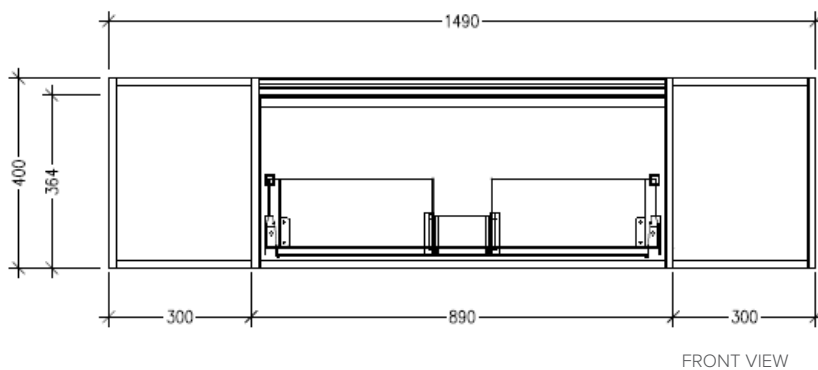

### Features

- Wall Hung
- 1 Drawer with Extrusion, 2 Open Shelves
- Centre Basin
- Laminate Woodgrain & Solid Colours on MR Board
- Dimensions: H400 x W1500 x D453

### Technical Details

Note: All measurements shown are in millimetres. Sizes are nominal.

### Features

- Wall Hung
- 1 Drawer with Handle, 2 Open Shelves
- Centre Basin
- Laminate Woodgrain & Solid Colours on MR Board
- Dimensions: H400 x W1500 x D453

### Technical Details

Note: All measurements shown are in millimetres. Sizes are nominal.

TOP VIEW

FRONT VIEW

SIDE VIEW