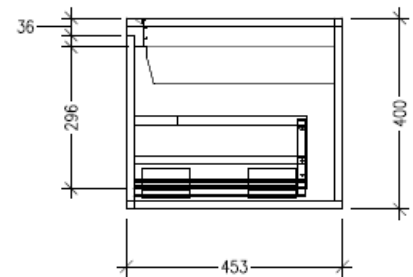

Technical Details

Note: All measurements shown are in millimetres. Sizes are nominal.

TOP VIEW

FRONT VIEW

SIDE VIEW

SPECIFICATION SHEET

Savanna 1800mm Wall Hung Single Basin Vanity

Code: 2374

Features

- Wall Hung
- 2 Drawers with Handle, 2 Open Shelves
- Centre Basin
- Laminate Woodgrain & Solid Colours on MR Board
- Dimensions: H400 x W1800 x D453

Technical Details

Note: All measurements shown are in millimetres. Sizes are nominal.

Technical Details

Note: All measurements shown are in millimetres. Sizes are nominal.

TOP VIEW

FRONT VIEW

SIDE VIEW

SPECIFICATION SHEET

Savanna 1800mm Wall Hung Double Basin Vanity

Code: 2378