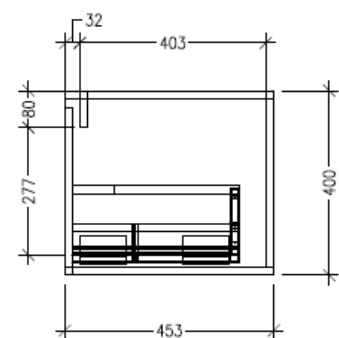

Technical Details

Note: All measurements shown are in millimetres. Sizes are nominal.

TOP VIEW

FRONT VIEW

SIDE VIEW

SPECIFICATION SHEET

Savanna 1800mm Wall Hung Double Basin Vanity

Code: 2378

Features

- Wall Hung
- 2 Drawers with negative timber detail, 1 Open Shelf
- Double Basin
- Laminate Woodgrain & Solid Colours on MR Board
- Dimensions: H400 x W1800 x D453

Technical Details

Note: All measurements shown are in millimetres. Sizes are nominal.

TOP VIEW

FRONT VIEW

SIDE VIEW