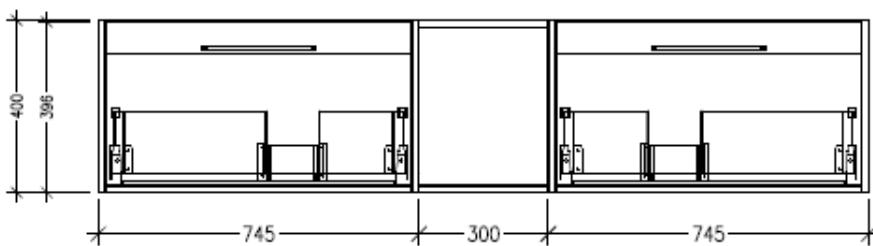

Features

- Wall Hung
- 2 Drawers with Extrusion, 1 Open Shelf
- Double Basin
- Laminate Woodgrain & Solid Colours on MR Board
- Dimensions: H400 x W1800 x D453

Technical Details

Note: All measurements shown are in millimetres. Sizes are nominal.

TOP VIEW

FRONT VIEW

SIDE VIEW

SPECIFICATION SHEET

Savanna 1800mm Wall Hung Double Basin Vanity

Code: 2378

Features

- Wall Hung
- 2 Drawers with Handle, 1 Open Shelf
- Double Basin
- Laminate Woodgrain & Solid Colours on MR Board
- Dimensions: H400 x W1800 x D453

Technical Details

Note: All measurements shown are in millimetres. Sizes are nominal.

TOP VIEW

FRONT VIEW

SIDE VIEW

SPECIFICATION SHEET

Savanna 1800mm Wall Hung Double Basin Vanity

Code: 2378

Features

- Wall Hung
- 2 Drawers with negative timber detail, 1 Open Shelf
- Double Basin
- Laminate Woodgrain & Solid Colours on MR Board
- Dimensions: H400 x W1800 x D453

Technical Details

Note: All measurements shown are in millimetres. Sizes are nominal.