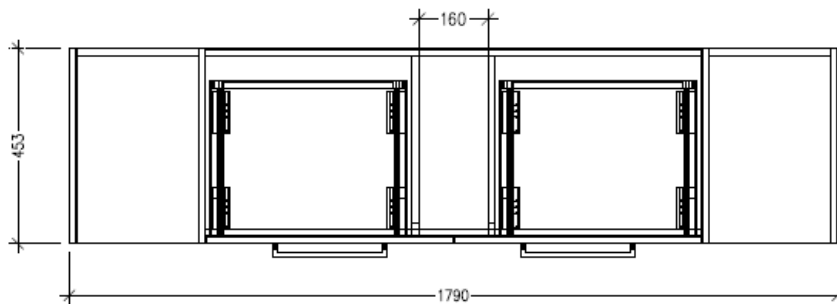

SPECIFICATION SHEET

Savanna 1800mm Wall Hung Single Basin Vanity

Code: 2374

Features

- Wall Hung
- 2 Drawers with Extrusion, 2 Open Shelves
- Centre Basin
- Laminate Woodgrain & Solid Colours on MR Board
- Dimensions: H400 x W1800 x D453

Technical Details

Note: All measurements shown are in millimetres. Sizes are nominal.

TOP VIEW

FRONT VIEW

SIDE VIEW

SPECIFICATION SHEET

Savanna 1800mm Wall Hung Single Basin Vanity

Code: 2374

Features

- Wall Hung
- 2 Drawers with Handle, 2 Open Shelves
- Centre Basin
- Laminate Woodgrain & Solid Colours on MR Board
- Dimensions: H400 x W1800 x D453

Technical Details

Note: All measurements shown are in millimetres. Sizes are nominal.

Features

- Wall Hung
- 2 Drawers with Extrusion, 1 Open Shelf
- Double Basin
- Laminate Woodgrain & Solid Colours on MR Board
- Dimensions: H400 x W1800 x D453

Technical Details

Note: All measurements shown are in millimetres. Sizes are nominal.