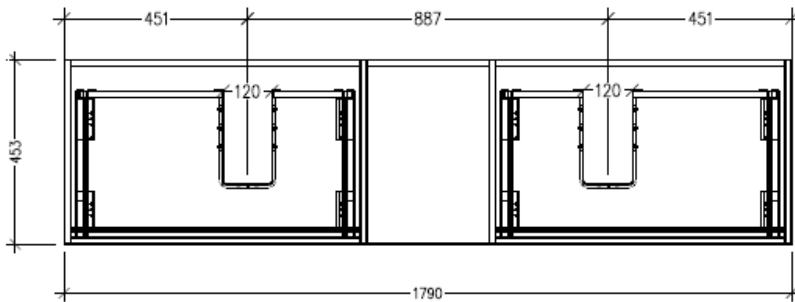

Technical Details

Note: All measurements shown are in millimetres. Sizes are nominal.

TOP VIEW

FRONT VIEW

SIDE VIEW

SPECIFICATION SHEET

Savanna 1800mm Wall Hung Double Basin Vanity

Code: 2378

Features

- Wall Hung
- 2 Drawers with Extrusion, 1 Open Shelf
- Double Basin
- Laminate Woodgrain & Solid Colours on MR Board
- Dimensions: H400 x W1800 x D453

Technical Details

Note: All measurements shown are in millimetres. Sizes are nominal.

Features

- Wall Hung
- 2 Drawers with negative timber detail, 1 Open Shelf
- Double Basin
- Laminate Woodgrain & Solid Colours on MR Board
- Dimensions: H400 x W1800 x D453

Technical Details

Note: All measurements shown are in millimetres. Sizes are nominal.