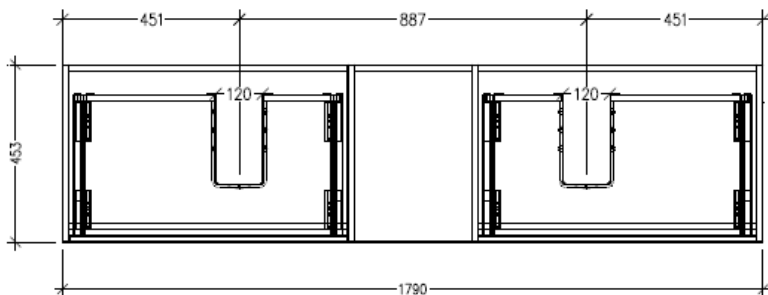

Technical Details

Note: All measurements shown are in millimetres. Sizes are nominal.

TOP VIEW

FRONT VIEW

SIDE VIEW

SPECIFICATION SHEET

Savanna 1800mm Wall Hung Double Basin Vanity

Code: 2378

Features

- Wall Hung
- 2 Drawers with Extrusion, 1 Open Shelf
- Double Basin
- Laminate Woodgrain & Solid Colours on MR Board
- Dimensions: H400 x W1800 x D453

Technical Details

Note: All measurements shown are in millimetres. Sizes are nominal.

Features

- Wall Hung
- 2 Drawers with negative timber detail, 1 Open Shelf
- Double Basin
- Laminate Woodgrain & Solid Colours on MR Board
- Dimensions: H400 x W1800 x D453

Technical Details

Note: All measurements shown are in millimetres. Sizes are nominal.