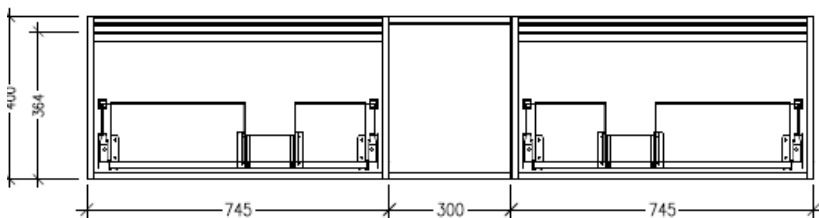

Features

- Wall Hung
- 2 Drawers with Extrusion, 1 Open Shelf
- Double Basin
- Laminate Woodgrain & Solid Colours on MR Board
- Dimensions: H400 x W1800 x D453

Technical Details

Note: All measurements shown are in millimetres. Sizes are nominal.

TOP VIEW

FRONT VIEW

SIDE VIEW

SPECIFICATION SHEET

Savanna 1800mm Wall Hung Double Basin Vanity

Code: 2378

Features

- Wall Hung
- 2 Drawers with Handle, 1 Open Shelf
- Double Basin
- Laminate Woodgrain & Solid Colours on MR Board
- Dimensions: H400 x W1800 x D453

Technical Details

Note: All measurements shown are in millimetres. Sizes are nominal.

TOP VIEW

FRONT VIEW

SIDE VIEW

SPECIFICATION SHEET

Savanna 1800mm Wall Hung Double Basin Vanity

Code: 2378

Features

- Wall Hung
- 2 Drawers with negative timber detail, 1 Open Shelf
- Double Basin
- Laminate Woodgrain & Solid Colours on MR Board
- Dimensions: H400 x W1800 x D453

Technical Details

Note: All measurements shown are in millimetres. Sizes are nominal.