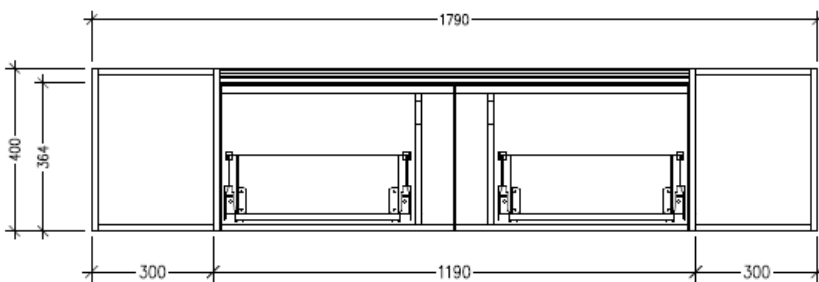

SPECIFICATION SHEET

Savanna 1800mm Wall Hung Single Basin Vanity

Code: 2374

Features

- Wall Hung
- 2 Drawers with Extrusion, 2 Open Shelves
- Centre Basin
- Laminate Woodgrain & Solid Colours on MR Board
- Dimensions: H400 x W1800 x D453

Technical Details

Note: All measurements shown are in millimetres. Sizes are nominal.

FRONT VIEW