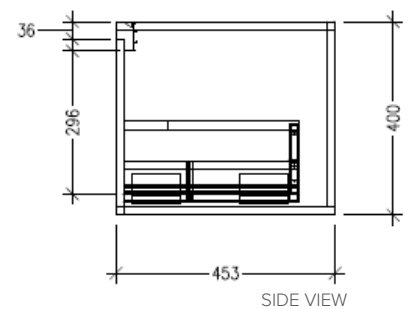

Technical Details

Note: All measurements shown are in millimetres. Sizes are nominal.

TOP VIEW

FRONT VIEW

SIDE VIEW

SPECIFICATION SHEET

Savanna 1800mm Wall Hung Double Basin Vanity

Code: 2378

Features

- Wall Hung
- 2 Drawers with Extrusion, 1 Open Shelf
- Double Basin
- Laminate Woodgrain & Solid Colours on MR Board
- Dimensions: H400 x W1800 x D453

Technical Details

Note: All measurements shown are in millimetres. Sizes are nominal.

TOP VIEW

FRONT VIEW

SIDE VIEW

SPECIFICATION SHEET

Savanna 1800mm Wall Hung Double Basin Vanity

Code: 2378

Features

- Wall Hung
- 2 Drawers with Handle, 1 Open Shelf
- Double Basin
- Laminate Woodgrain & Solid Colours on MR Board
- Dimensions: H400 x W1800 x D453