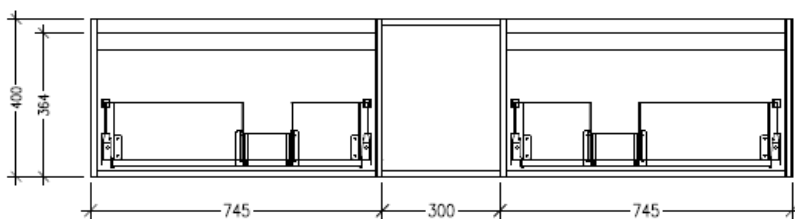

Features

- Wall Hung
- 2 Drawers with Extrusion, 1 Open Shelf
- Double Basin
- Laminate Woodgrain & Solid Colours on MR Board
- Dimensions: H400 x W1800 x D453

Technical Details

Note: All measurements shown are in millimetres. Sizes are nominal.

Technical Details

Note: All measurements shown are in millimetres. Sizes are nominal.

TOP VIEW

FRONT VIEW

SIDE VIEW

SPECIFICATION SHEET

Savanna 1800mm Wall Hung Double Basin Vanity

Code: 2378

Features

- Wall Hung
- 2 Drawers with negative timber detail, 1 Open Shelf
- Double Basin
- Laminate Woodgrain & Solid Colours on MR Board
- Dimensions: H400 x W1800 x D453

Technical Details

Note: All measurements shown are in millimetres. Sizes are nominal.

TOP VIEW

FRONT VIEW

SIDE VIEW