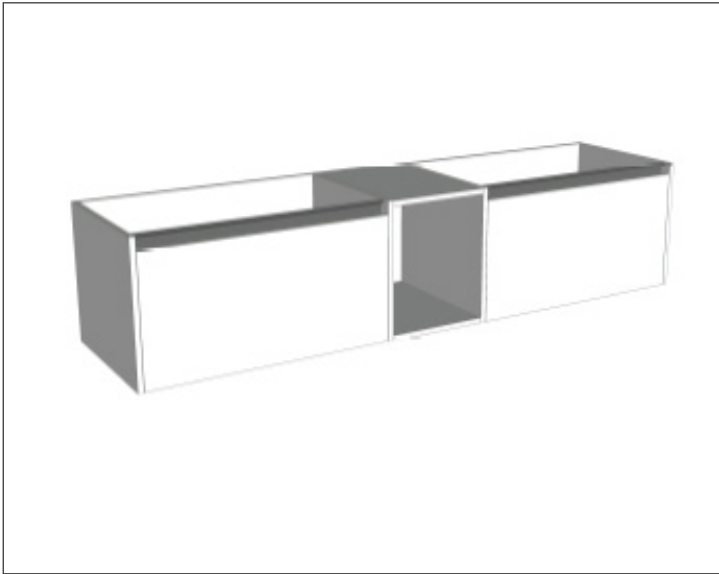

Features

- Wall Hung
- 2 Drawers with Handle, 2 Open Shelves
- Centre Basin
- Laminate Woodgrain & Solid Colours on MR Board
- Dimensions: H400 x W1800 x D453

Technical Details

Note: All measurements shown are in millimetres. Sizes are nominal.

TOP VIEW

FRONT VIEW

SIDE VIEW

SPECIFICATION SHEET

Savanna 1800mm Wall Hung Single Basin Vanity

Code: 2374

Features

- Wall Hung
- 2 Drawers with negative timber detail, 2 Open Shelves
- Centre Basin
- Laminate Woodgrain & Solid Colours on MR Board
- Dimensions: H400 x W1800 x D453

Technical Details

Note: All measurements shown are in millimetres. Sizes are nominal.

TOP VIEW

FRONT VIEW

SIDE VIEW

SPECIFICATION SHEET

Savanna 1800mm Wall Hung Double Basin Vanity

Code: 2378

Features

- Wall Hung
- 2 Drawers with Extrusion, 1 Open Shelf
- Double Basin
- Laminate Woodgrain & Solid Colours on MR Board
- Dimensions: H400 x W1800 x D453

Technical Details

Note: All measurements shown are in millimetres. Sizes are nominal.