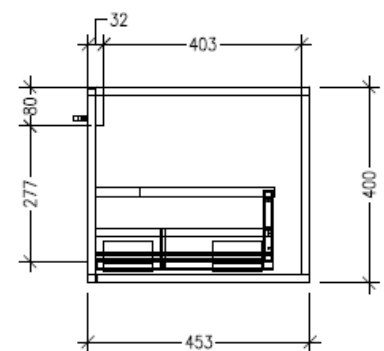

Features

- Wall Hung
- 2 Drawers with Extrusion, 1 Open Shelf
- Double Basin
- Laminate Woodgrain & Solid Colours on MR Board
- Dimensions: H400 x W1800 x D453

Technical Details

Note: All measurements shown are in millimetres. Sizes are nominal.

TOP VIEW

FRONT VIEW

SIDE VIEW

SPECIFICATION SHEET

Savanna 1800mm Wall Hung Double Basin Vanity

Code: 2378

Features

- Wall Hung
- 2 Drawers with Handle, 1 Open Shelf
- Double Basin
- Laminate Woodgrain & Solid Colours on MR Board
- Dimensions: H400 x W1800 x D453

Technical Details

Note: All measurements shown are in millimetres. Sizes are nominal.

TOP VIEW

FRONT VIEW

SIDE VIEW

SPECIFICATION SHEET

Savanna 1800mm Wall Hung Double Basin Vanity

Code: 2378

Features

- Wall Hung
- 2 Drawers with negative timber detail, 1 Open Shelf
- Double Basin
- Laminate Woodgrain & Solid Colours on MR Board
- Dimensions: H400 x W1800 x D453

Technical Details

Note: All measurements shown are in millimetres. Sizes are nominal.