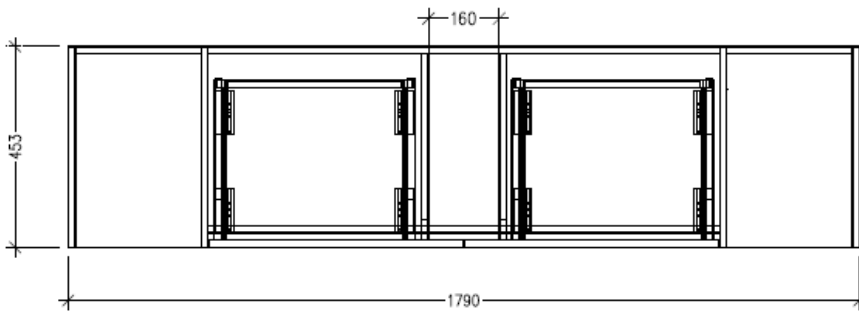

Features

- Wall Hung
- 2 Drawers with Handle, 2 Open Shelves
- Centre Basin
- Laminate Woodgrain & Solid Colours on MR Board
- Dimensions: H400 x W1800 x D453

Technical Details

Note: All measurements shown are in millimetres. Sizes are nominal.

TOP VIEW

FRONT VIEW

SIDE VIEW

SPECIFICATION SHEET

Savanna 1800mm Wall Hung Single Basin Vanity

Code: 2374

Features

- Wall Hung
- 2 Drawers with negative timber detail, 2 Open Shelves
- Centre Basin
- Laminate Woodgrain & Solid Colours on MR Board
- Dimensions: H400 x W1800 x D453

Technical Details

Note: All measurements shown are in millimetres. Sizes are nominal.

TOP VIEW

FRONT VIEW

SIDE VIEW

SPECIFICATION SHEET

Savanna 1800mm Wall Hung Double Basin Vanity

Code: 2378

Features

- Wall Hung
- 2 Drawers with Extrusion, 1 Open Shelf
- Double Basin
- Laminate Woodgrain & Solid Colours on MR Board
- Dimensions: H400 x W1800 x D453

Technical Details

Note: All measurements shown are in millimetres. Sizes are nominal.