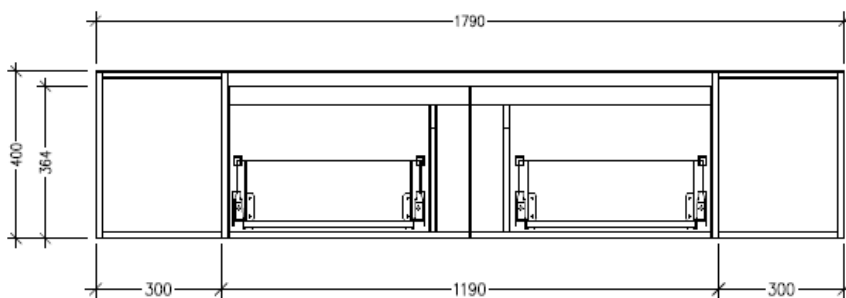

Features

- Wall Hung
- 2 Drawers with Handle, 2 Open Shelves
- Centre Basin
- Laminate Woodgrain & Solid Colours on MR Board
- Dimensions: H400 x W1800 x D453

Technical Details

Note: All measurements shown are in millimetres. Sizes are nominal.

TOP VIEW

FRONT VIEW

SIDE VIEW

SPECIFICATION SHEET

Savanna 1800mm Wall Hung Single Basin Vanity

Code: 2374

Features

- Wall Hung
- 2 Drawers with negative timber detail, 2 Open Shelves
- Centre Basin
- Laminate Woodgrain & Solid Colours on MR Board
- Dimensions: H400 x W1800 x D453

Technical Details

Note: All measurements shown are in millimetres. Sizes are nominal.

TOP VIEW

FRONT VIEW

SIDE VIEW

SPECIFICATION SHEET

Savanna 1800mm Wall Hung Double Basin Vanity

Code: 2378

Features

- Wall Hung
- 2 Drawers with Extrusion, 1 Open Shelf
- Double Basin
- Laminate Woodgrain & Solid Colours on MR Board
- Dimensions: H400 x W1800 x D453

Technical Details

Note: All measurements shown are in millimetres. Sizes are nominal.