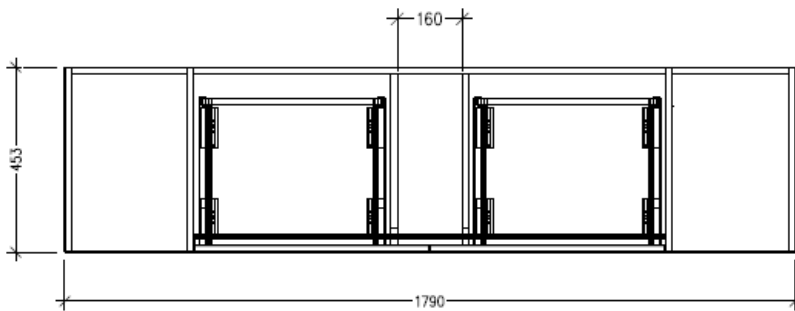

SPECIFICATION SHEET

Savanna 1800mm Wall Hung Single Basin Vanity

Code: 2374

Features

- Wall Hung
- 2 Drawers with Extrusion, 2 Open Shelves
- Centre Basin
- Laminate Woodgrain & Solid Colours on MR Board
- Dimensions: H400 x W1800 x D453

Technical Details

Note: All measurements shown are in millimetres. Sizes are nominal.

TOP VIEW

FRONT VIEW

SIDE VIEW

SPECIFICATION SHEET

Savanna 1800mm Wall Hung Single Basin Vanity

Code: 2374

Features

- Wall Hung
- 2 Drawers with Handle, 2 Open Shelves
- Centre Basin
- Laminate Woodgrain & Solid Colours on MR Board
- Dimensions: H400 x W1800 x D453

Technical Details

Note: All measurements shown are in millimetres. Sizes are nominal.

Features

- Wall Hung
- 2 Drawers with Extrusion, 1 Open Shelf
- Double Basin
- Laminate Woodgrain & Solid Colours on MR Board
- Dimensions: H400 x W1800 x D453

Technical Details

Note: All measurements shown are in millimetres. Sizes are nominal.