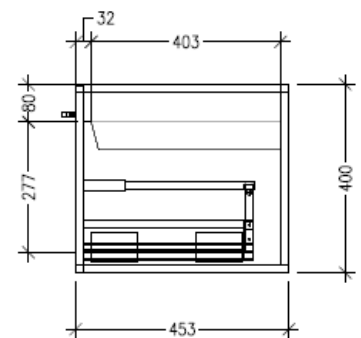

SIDE VIEW

SIDE VIEW