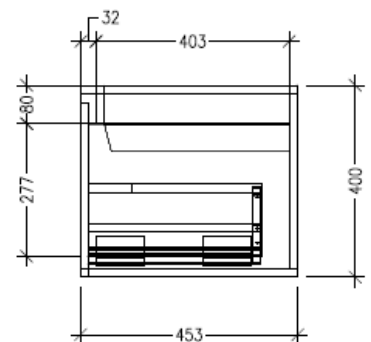

Technical Details

Note: All measurements shown are in millimetres. Sizes are nominal.

TOP VIEW

FRONT VIEW

SIDE VIEW

SPECIFICATION SHEET

Savanna 1800mm Wall Hung Double Basin Vanity

Code: 2378

Features

- Wall Hung
- 2 Drawers with Extrusion, 1 Open Shelf
- Double Basin
- Laminate Woodgrain & Solid Colours on MR Board
- Dimensions: H400 x W1800 x D453

Technical Details

Note: All measurements shown are in millimetres. Sizes are nominal.

TOP VIEW

FRONT VIEW

SIDE VIEW

SPECIFICATION SHEET

Savanna 1800mm Wall Hung Double Basin Vanity

Code: 2378

Features

- Wall Hung
- 2 Drawers with Handle, 1 Open Shelf
- Double Basin
- Laminate Woodgrain & Solid Colours on MR Board
- Dimensions: H400 x W1800 x D453