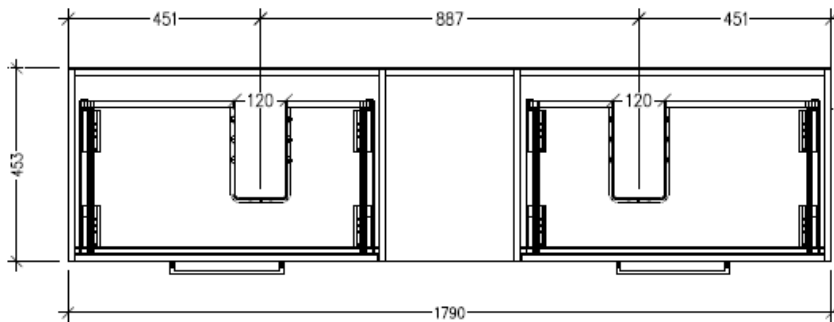

Features

- Wall Hung
- 2 Drawers with Extrusion, 1 Open Shelf
- Double Basin
- Laminate Woodgrain & Solid Colours on MR Board
- Dimensions: H400 x W1800 x D453

Technical Details

Note: All measurements shown are in millimetres. Sizes are nominal.

TOP VIEW

FRONT VIEW

SIDE VIEW

SPECIFICATION SHEET

Savanna 1800mm Wall Hung Double Basin Vanity

Code: 2378

Features

- Wall Hung
- 2 Drawers with Handle, 1 Open Shelf
- Double Basin
- Laminate Woodgrain & Solid Colours on MR Board
- Dimensions: H400 x W1800 x D453

Technical Details

Note: All measurements shown are in millimetres. Sizes are nominal.

TOP VIEW

FRONT VIEW

SIDE VIEW

SPECIFICATION SHEET

Savanna 1800mm Wall Hung Double Basin Vanity

Code: 2378

Features

- Wall Hung
- 2 Drawers with negative timber detail, 1 Open Shelf
- Double Basin
- Laminate Woodgrain & Solid Colours on MR Board
- Dimensions: H400 x W1800 x D453

Technical Details

Note: All measurements shown are in millimetres. Sizes are nominal.