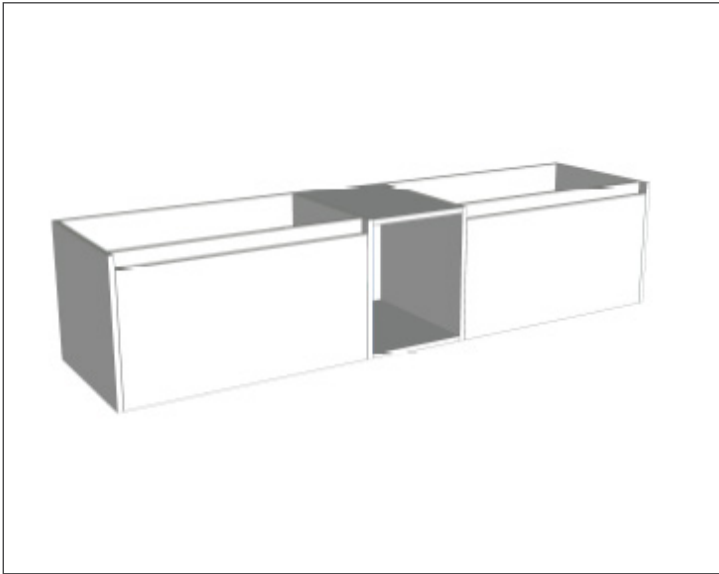

Features

- Wall Hung
- 2 Drawers with Extrusion, 1 Open Shelf
- Double Basin
- Laminate Woodgrain & Solid Colours on MR Board
- Dimensions: H400 x W1800 x D453

Technical Details

Note: All measurements shown are in millimetres. Sizes are nominal.

Technical Details

Note: All measurements shown are in millimetres. Sizes are nominal.

TOP VIEW

FRONT VIEW

SIDE VIEW

SPECIFICATION SHEET

Savanna 1800mm Wall Hung Double Basin Vanity

Code: 2378

Features

- Wall Hung
- 2 Drawers with negative timber detail, 1 Open Shelf
- Double Basin
- Laminate Woodgrain & Solid Colours on MR Board
- Dimensions: H400 x W1800 x D453

Technical Details

Note: All measurements shown are in millimetres. Sizes are nominal.