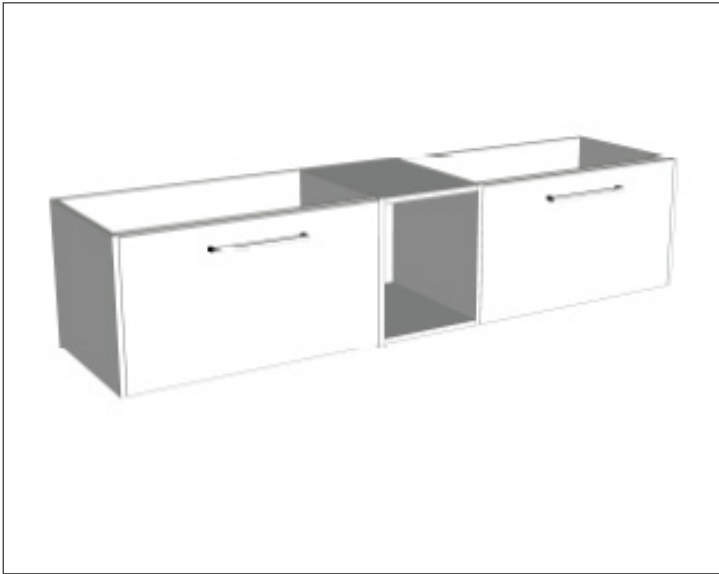

Features

- Wall Hung
- 2 Drawers with Handle, 2 Open Shelves
- Centre Basin
- Laminate Woodgrain & Solid Colours on MR Board
- Dimensions: H400 x W1800 x D453

Technical Details

Note: All measurements shown are in millimetres. Sizes are nominal.

Features

- Wall Hung
- 2 Drawers with Extrusion, 1 Open Shelf
- Double Basin
- Laminate Woodgrain & Solid Colours on MR Board
- Dimensions: H400 x W1800 x D453

Technical Details

Note: All measurements shown are in millimetres. Sizes are nominal.

TOP VIEW

FRONT VIEW

SIDE VIEW

SPECIFICATION SHEET

Savanna 1800mm Wall Hung Double Basin Vanity

Code: 2378

Features

- Wall Hung
- 2 Drawers with Handle, 1 Open Shelf
- Double Basin
- Laminate Woodgrain & Solid Colours on MR Board
- Dimensions: H400 x W1800 x D453

Features

- Wall Hung
- 2 Drawers with negative timber detail, 1 Open Shelf
- Double Basin
- Laminate Woodgrain & Solid Colours on MR Board
- Dimensions: H400 x W1800 x D453

Technical Details

Note: All measurements shown are in millimetres. Sizes are nominal.