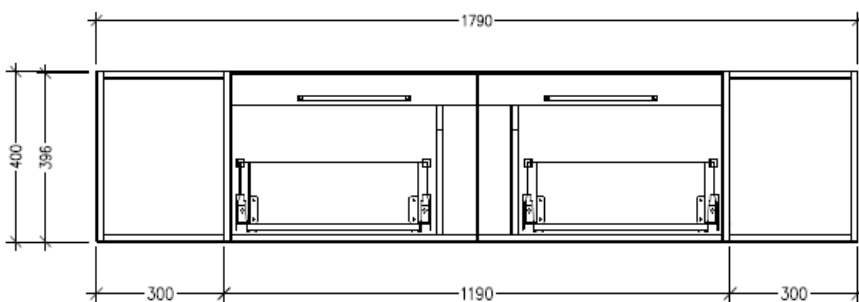

Features

- Wall Hung
- 2 Drawers with Handle, 2 Open Shelves
- Centre Basin
- Laminate Woodgrain & Solid Colours on MR Board
- Dimensions: H400 x W1800 x D453

Technical Details

Note: All measurements shown are in millimetres. Sizes are nominal.

TOP VIEW

FRONT VIEW

SIDE VIEW

SPECIFICATION SHEET

Savanna 1800mm Wall Hung Single Basin Vanity

Code: 2374

Features

- Wall Hung
- 2 Drawers with negative timber detail, 2 Open Shelves
- Centre Basin
- Laminate Woodgrain & Solid Colours on MR Board
- Dimensions: H400 x W1800 x D453

Technical Details

Note: All measurements shown are in millimetres. Sizes are nominal.

TOP VIEW

FRONT VIEW

SIDE VIEW

SPECIFICATION SHEET

Savanna 1800mm Wall Hung Double Basin Vanity

Code: 2378

Features

- Wall Hung
- 2 Drawers with Extrusion, 1 Open Shelf
- Double Basin
- Laminate Woodgrain & Solid Colours on MR Board
- Dimensions: H400 x W1800 x D453

Technical Details

Note: All measurements shown are in millimetres. Sizes are nominal.