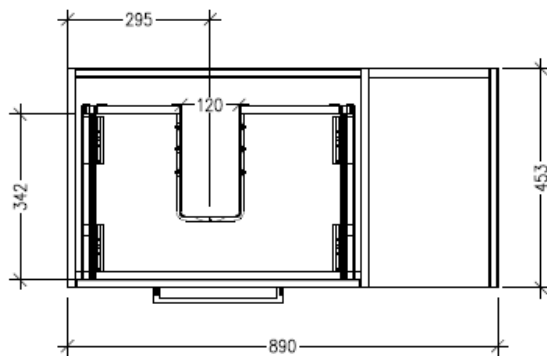

SPECIFICATION SHEET

Savanna 900mm Left Hand Offset Basin Wall Hung Vanity

Code: 2352L

Features

- Wall Hung
- 1 Drawer with Handle, 1 Open Shelf
- Left Hand Offset Basin
- Laminate Woodgrain & Solid Colours on MR Board
- Dimensions: H400 x W900 x D453

Technical Details

Note: All measurements shown are in millimetres. Sizes are nominal.

TOP VIEW

FRONT VIEW

SIDE VIEW