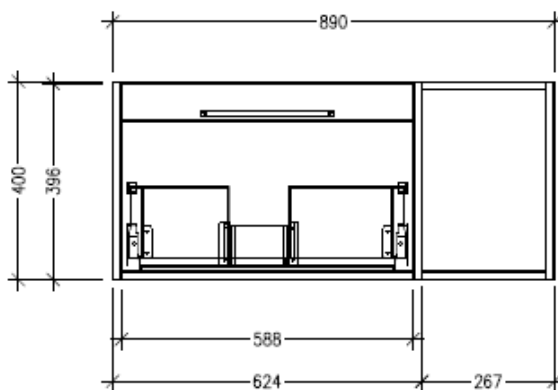

SPECIFICATION SHEET

Savanna 900mm Left Hand Offset Basin Wall Hung Vanity

Code: 2352L

Features

- Wall Hung
- 1 Drawer with Handle, 1 Open Shelf
- Left Hand Offset Basin
- Laminate Woodgrain & Solid Colours on MR Board
- Dimensions: H400 x W900 x D453

Technical Details

Note: All measurements shown are in millimetres. Sizes are nominal.

TOP VIEW

FRONT VIEW

SIDE VIEW