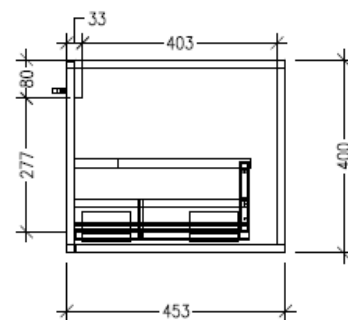

SPECIFICATION SHEET

Savanna 900mm Left Hand Offset Basin Wall Hung Vanity

Code: 2352L

Features

- Wall Hung
- 1 Drawer with Handle, 1 Open Shelf
- Left Hand Offset Basin
- Laminate Woodgrain & Solid Colours on MR Board
- Dimensions: H400 x W900 x D453

Technical Details

Note: All measurements shown are in millimetres. Sizes are nominal.

TOP VIEW

FRONT VIEW

SIDE VIEW