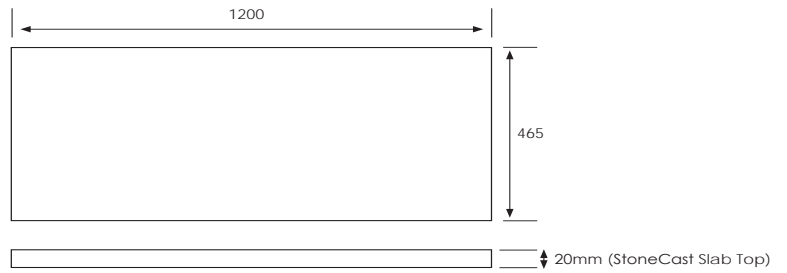

Bullet
97412LBUL

Technical Details

Note: All measurements shown are in millimetres. Sizes are nominal.

FRONT VIEW

SIDE VIEW

TOP VIEW

SPECIFICATION SHEET

Slab Top Options

StoneCast Slab Top 1200

W1200 x D465 x H20

Gloss White - SC

Matte White - SCMW

Gloss White

Matte White

Quartz Slab Top 1200

W1200 x D465 x H20