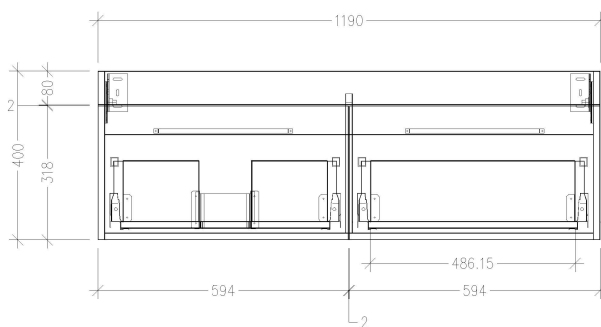

SPECIFICATION SHEET

Skye 1200mm 2 Drawer Left Offset Basin Wall Vanity

Features

- Wall Hung
- Full Extension Soft Close Drawer
- Cabinet: Laminate Woodgrain & Solid Colours on MR Board
- Slab Top options:
20mm Quartz Top - Himalaya (H), Midnight Stone (MS)
20mm StoneCast Top - Gloss White (SC), Matte White (SCMW)
- Dimensions: H420 x W1200 x D465

Bullet
97412LBUL

Technical Details

Note: All measurements shown are in millimetres. Sizes are nominal.

FRONT VIEW

SIDE VIEW

TOP VIEW

SPECIFICATION SHEET

Slab Top Options