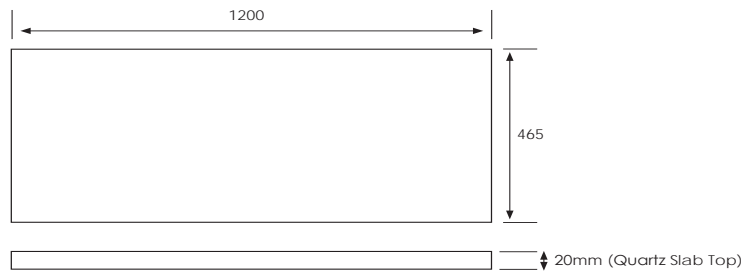

Bullet
97412LBUL

Technical Details

Note: All measurements shown are in millimetres. Sizes are nominal.

FRONT VIEW

SIDE VIEW

TOP VIEW

SPECIFICATION SHEET

Slab Top Options

StoneCast Slab Top 1200

W1200 x D465 x H20

Gloss White - SC

Matte White - SCMW

Gloss White

Matte White

Quartz Slab Top 1200

W1200 x D465 x H20

Midnight Stone - MS

Himalaya - HY

Midnight Stone

Himalaya

Tap Hole Position

Tap hole position must be specified

- NTH** No Tap Holes
- CTH** Centre Tap Holes
- LTH** Left Tap Holes
- RTH** Right Tap Holes
- ITH*** Inside Tap Holes
- OTH*** Outside Tap Holes