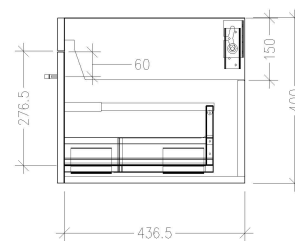

SPECIFICATION SHEET

Skye 1200mm 2 Drawer Left Offset Basin Wall Vanity

Features

- Wall Hung
- Full Extension Soft Close Drawer
- Cabinet: Laminate Woodgrain & Solid Colours on MR Board
- Slab Top options:
20mm Quartz Top - Himalaya (H), Midnight Stone (MS)
20mm StoneCast Top - Gloss White (SC), Matte White (SCMW)
- Dimensions: H420 x W1200 x D465

Bullet
97412LBUL

Technical Details

Note: All measurements shown are in millimetres. Sizes are nominal.

FRONT VIEW

SIDE VIEW

TOP VIEW

SPECIFICATION SHEET

Slab Top Options