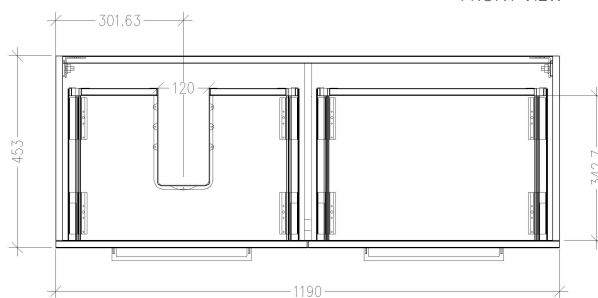

Bullet
97412LBUL

Technical Details

Note: All measurements shown are in millimetres. Sizes are nominal.

FRONT VIEW

SIDE VIEW

TOP VIEW

SPECIFICATION SHEET

Slab Top Options

StoneCast Slab Top 1200

W1200 x D465 x H20

Gloss White - SC

Matte White - SCMW

Gloss White

Matte White

Quartz Slab Top 1200

W1200 x D465 x H20