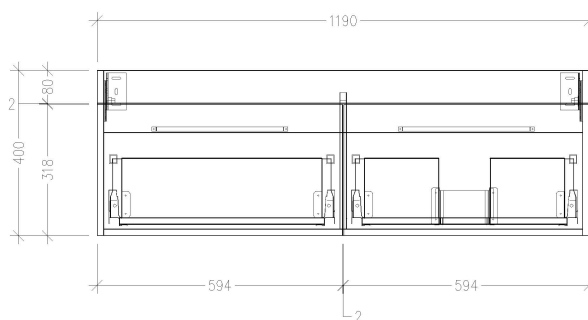

SPECIFICATION SHEET

Skye 1200mm 2 Drawer Right Offset Basin Wall Vanity

Features

- Wall Hung
- Full Extension Soft Close Drawer
- Cabinet: Laminate Woodgrain & Solid Colours on MR Board
- Slab Top options:
20mm Quartz Top - Himalaya (H), Midnight Stone (MS)
20mm StoneCast Top - Gloss White (SC), Matte White (SCMW)
- Dimensions: H420 x W1200 x D465

Bullet
97412RBUL

Technical Details

Note: All measurements shown are in millimetres. Sizes are nominal.

FRONT VIEW

SIDE VIEW

TOP VIEW

SPECIFICATION SHEET

Slab Top Options