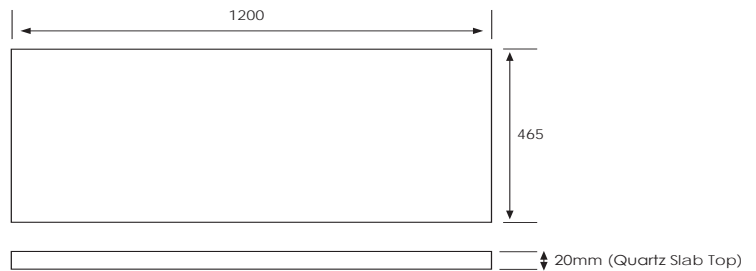

Bullet
97412RBUL

Technical Details

Note: All measurements shown are in millimetres. Sizes are nominal.

FRONT VIEW

SIDE VIEW

TOP VIEW

SPECIFICATION SHEET

Slab Top Options

StoneCast Slab Top 1200

W1200 x D465 x H20

Gloss White - SC

Matte White - SCMW

Gloss White

Matte White

Quartz Slab Top 1200

W1200 x D465 x H20

Midnight Stone - MS

Himalaya - HY

Midnight Stone

Himalaya

Tap Hole Position

Tap hole position must be specified

- NTH** No Tap Holes
- CTH** Centre Tap Holes
- LTH** Left Tap Holes
- RTH** Right Tap Holes
- ITH*** Inside Tap Holes
- OTH*** Outside Tap Holes