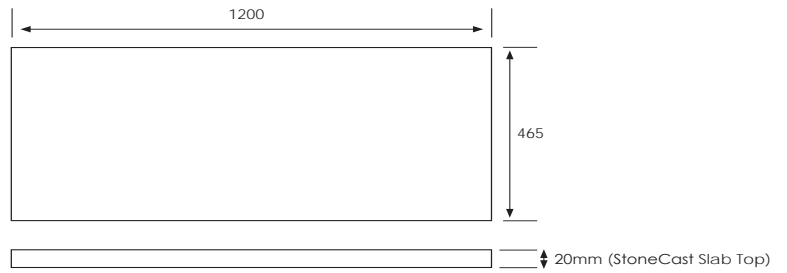

Bullet
97412RBUL

Technical Details

Note: All measurements shown are in millimetres. Sizes are nominal.

FRONT VIEW

SIDE VIEW

TOP VIEW

SPECIFICATION SHEET

Slab Top Options

StoneCast Slab Top 1200

W1200 x D465 x H20

Gloss White - SC

Matte White - SCMW

Gloss White

Matte White

Quartz Slab Top 1200

W1200 x D465 x H20