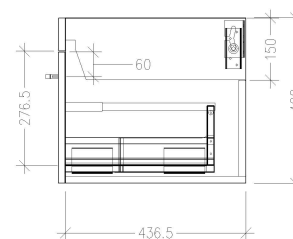

SPECIFICATION SHEET

Skye 1200mm 2 Drawer Right Offset Basin Wall Vanity

Features

- Wall Hung
- Full Extension Soft Close Drawer
- Cabinet: Laminate Woodgrain & Solid Colours on MR Board
- Slab Top options:
20mm Quartz Top - Himalaya (H), Midnight Stone (MS)
20mm StoneCast Top - Gloss White (SC), Matte White (SCMW)
- Dimensions: H420 x W1200 x D465

Bullet
97412RBUL

Technical Details

Note: All measurements shown are in millimetres. Sizes are nominal.

FRONT VIEW

SIDE VIEW

TOP VIEW

SPECIFICATION SHEET

Slab Top Options