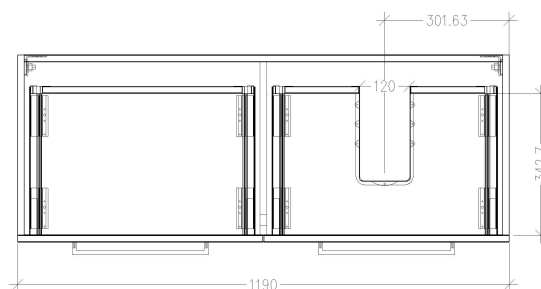

Bullet
97412RBUL

Technical Details

Note: All measurements shown are in millimetres. Sizes are nominal.

FRONT VIEW

SIDE VIEW

TOP VIEW

SPECIFICATION SHEET

Slab Top Options

StoneCast Slab Top 1200

W1200 x D465 x H20

Gloss White - SC

Matte White - SCMW

Gloss White

Matte White

Quartz Slab Top 1200

W1200 x D465 x H20